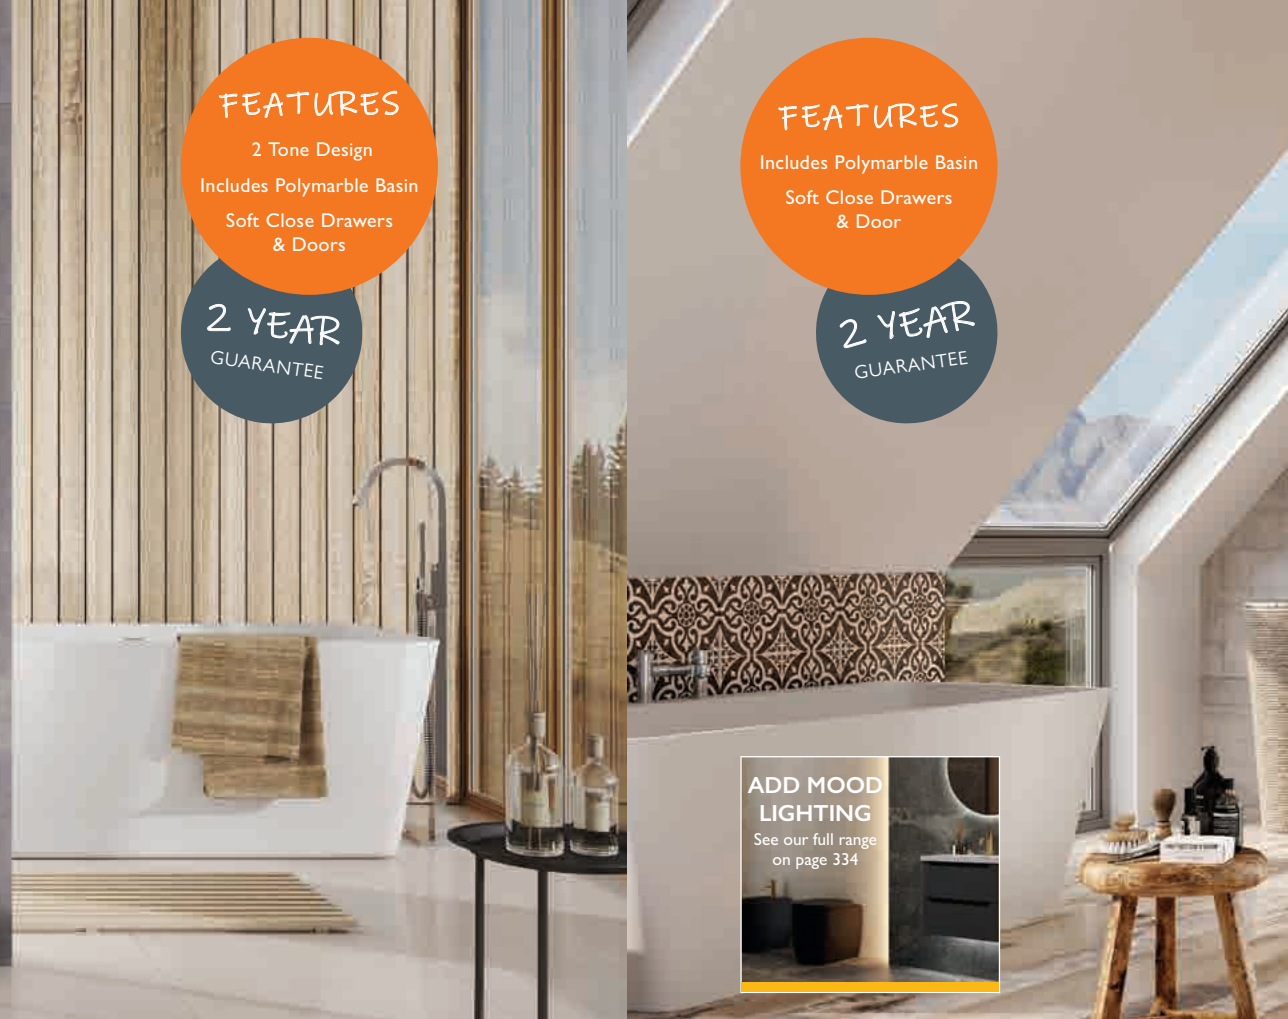

FEATURES

- 2 Tone Design
- Includes Polymarble Basin
- Soft Close Drawers & Doors

2 YEAR
GUARANTEE

FEATURES

- Includes Polymarble Basin
- Soft Close Drawers & Door

2 YEAR
GUARANTEE

Firmo Tile 24105