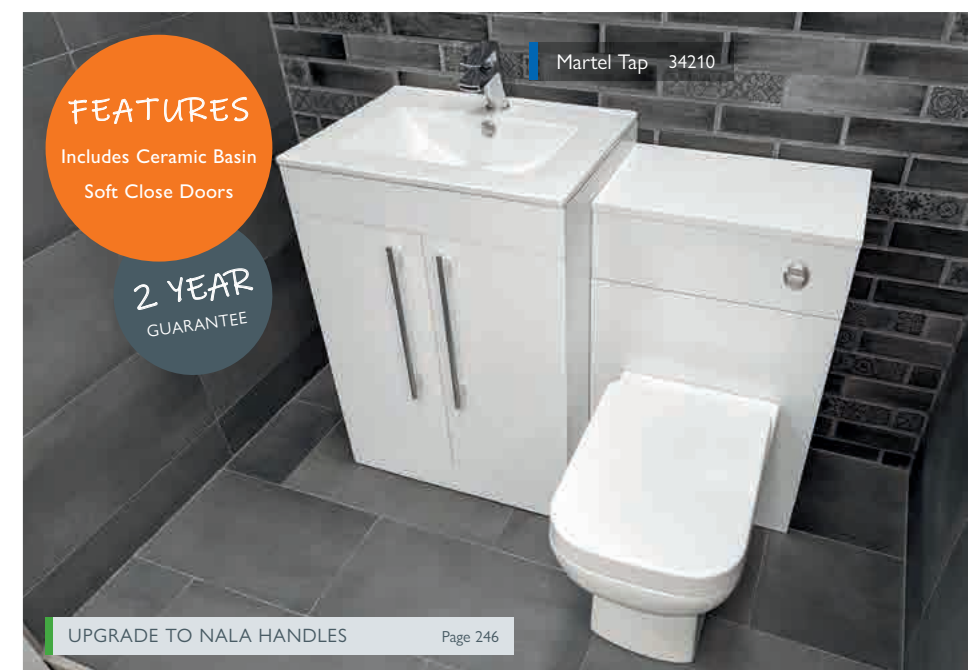

	Gloss White	
H 785 x W 500 x D 330	68656	<b>£183</b>

All prices include VAT.

**FEATURES**

Includes Polymarble Basin  
Soft Close Drawers

**2 YEAR  
GUARANTEE**

Whisper Mirror 34286

Moonlight Blanco Tile 21606