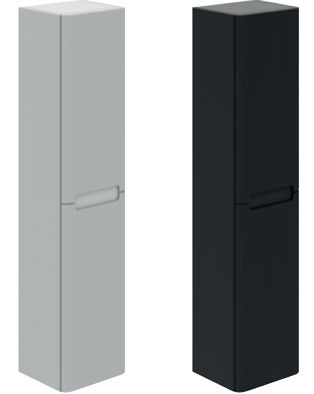

**RIBBED BATH PANELS**

– Adjustable height 480-660

	Matt White	Matt Black	
Front Panel 1800	176281	176282	<b>£329</b>
End Panel 800 & Corner Post	177237	177238	<b>£234</b>

**TALL CABINET**

– Soft close doors  
– Universally handed