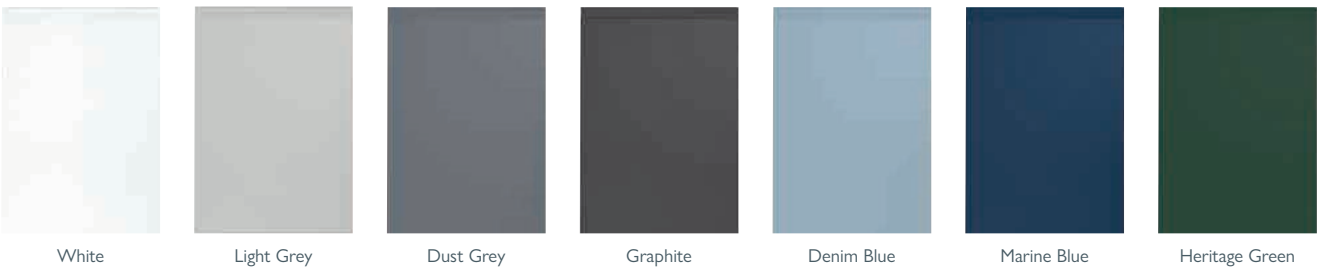

**DOOR OPTIONS**

Handleless door fronts  
- Available in matt

White Light Grey Dust Grey Graphite Denim Blue Marine Blue Heritage Green

Doors: Paisley Graphite  
Basin: Inverso 600mm  
Worktop: Marmo Treviso