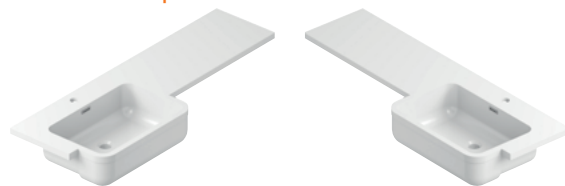

RECTO BASIN With Worktop

For Standard Base Units	Left Hand	Right Hand	
1244	139876	139875	£506
1544	139878	139877	£533

1244	171965	171964	£499
1544	171967	171966	£525

SEMI RECESSED BASINS

Countess 69389 £219	Angelica 12702 £192	Alchemist 12692 £199	Eiffel 69879 £205	Harlem 82242 £219

Jerry 186415 £219	Diablo 186418 £219	Monza Short Projection 186416 £219	Enzo Short Projection 186417 £219