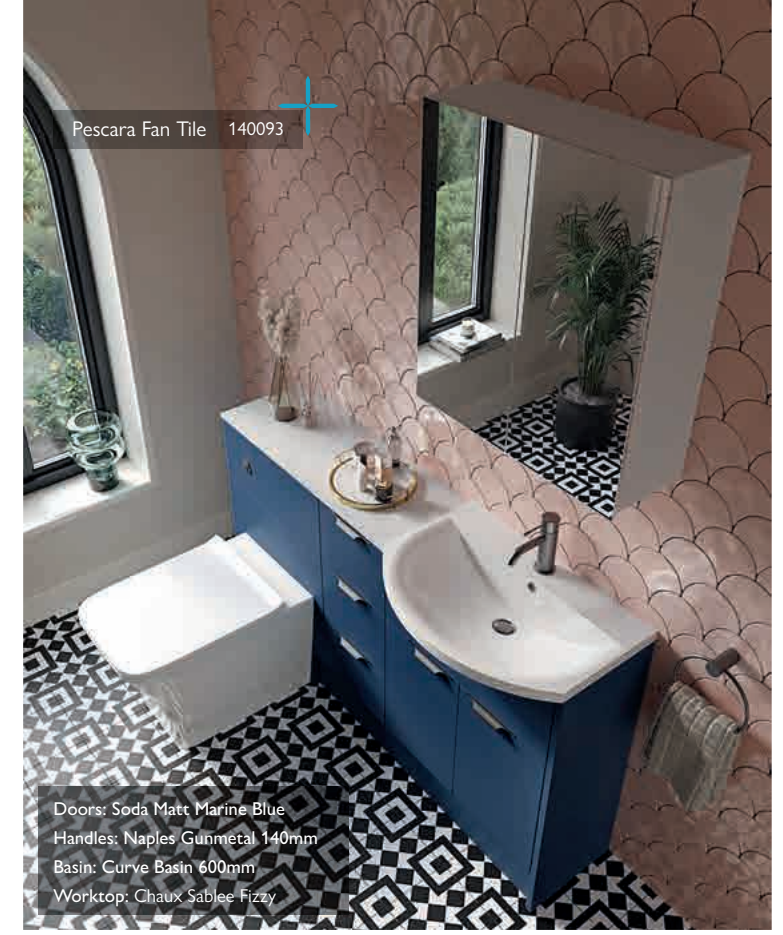

## YOU CAN HANDLE IT

See our range of handles on page 246

Amore Bath Screen 139967

Doors: Soda Matt Light Grey  
Handles: Sleek Chrome  
Basin: Recto 600mm  
Worktop: Marmo Treviso

Zoltan Tile 139187

Pescara Fan Tile 140093