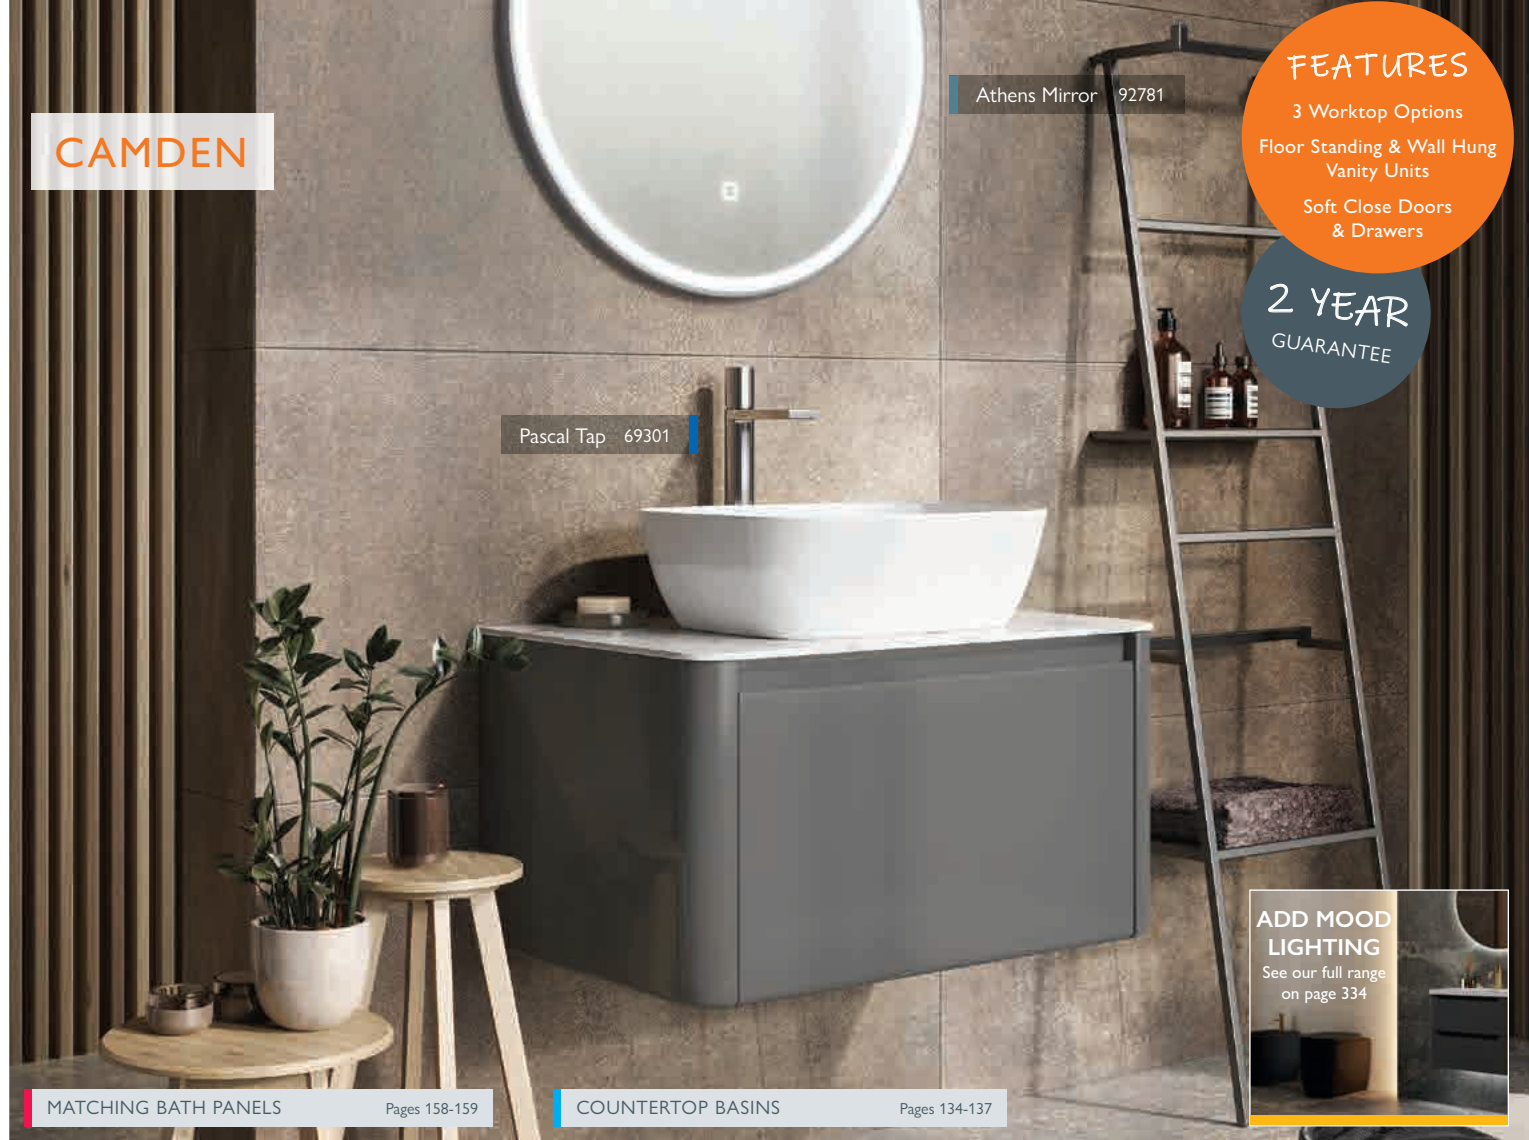

# CAMDEN

Athens Mirror 92781

Pascal Tap 69301

**FEATURES**  
 3 Worktop Options  
 Floor Standing & Wall Hung  
 Vanity Units  
 Soft Close Doors  
 & Drawers  
**2 YEAR  
 GUARANTEE**

**ADD MOOD  
 LIGHTING**  
 See our full range  
 on page 334