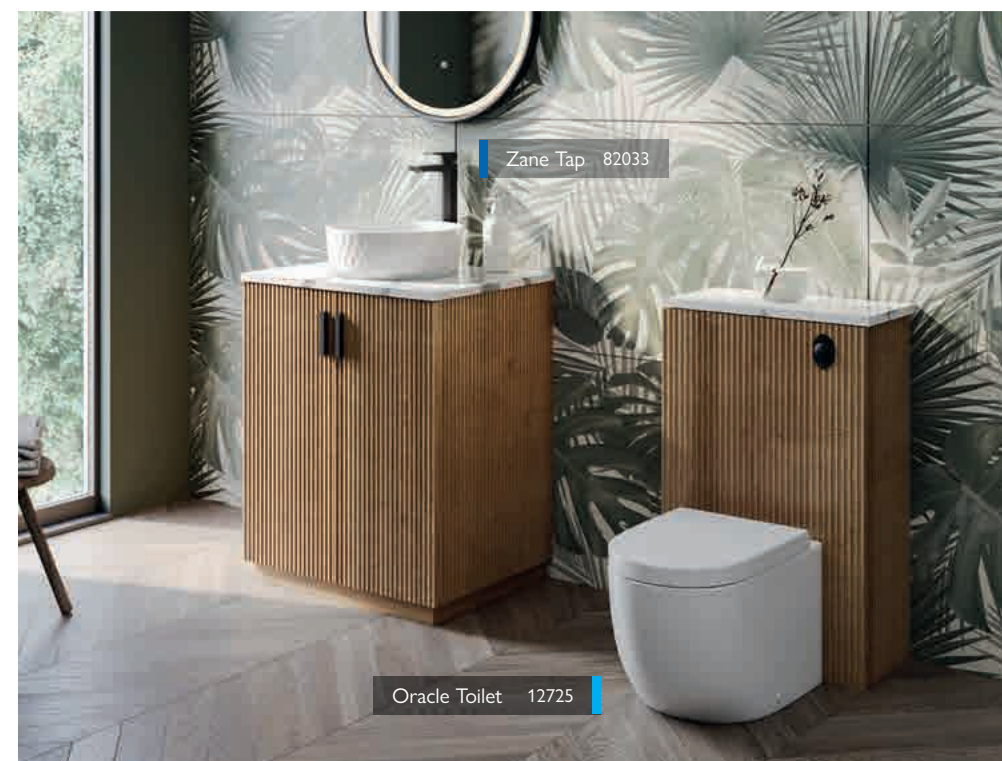

### FEATURES

Floor Standing & Wall Hung Vanity Units  
Soft Close Doors & Drawers

2 YEAR  
GUARANTEE

Tarzan Mirror 167145

Paros Basin 167938

Bonito Tile 165470

COUNTERTOP BASINS

Pages 134-137