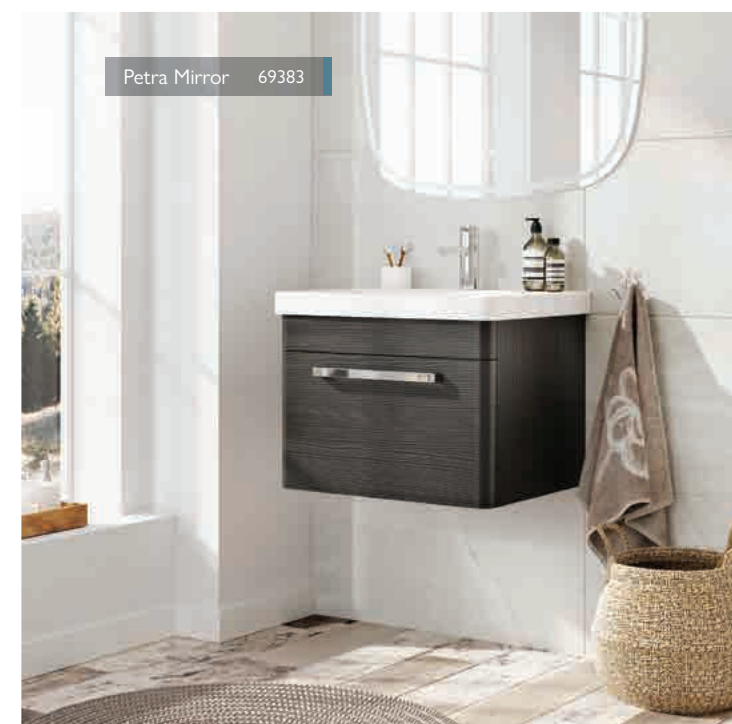

FEATURES

- Includes Ceramic Basin
- Floor Standing & Wall Hung Vanity Units
- Textured Finish

2 YEAR GUARANTEE

Petra Mirror 69383