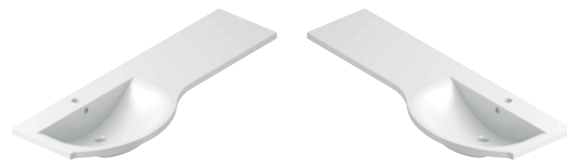

CURVE BASIN With Worktop

For Standard Base Units	Left Hand	Right Hand	
1244	139871	139870	£482
1544	139873	139872	£506

For Slim Base Units (Available from April 2024)

1244	171961	171960	£475
1544	171963	171962	£499