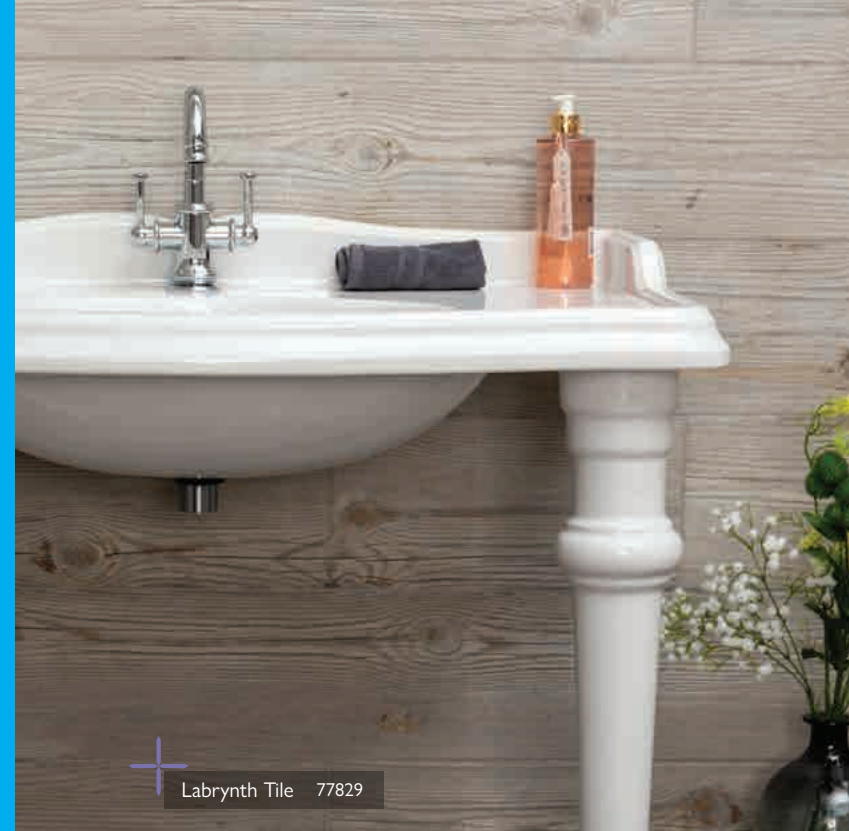

## KEY

Quick Release Hinges

Rimless Toilet

Antibacterial Glaze

Water Regulations Advisory Scheme Approved