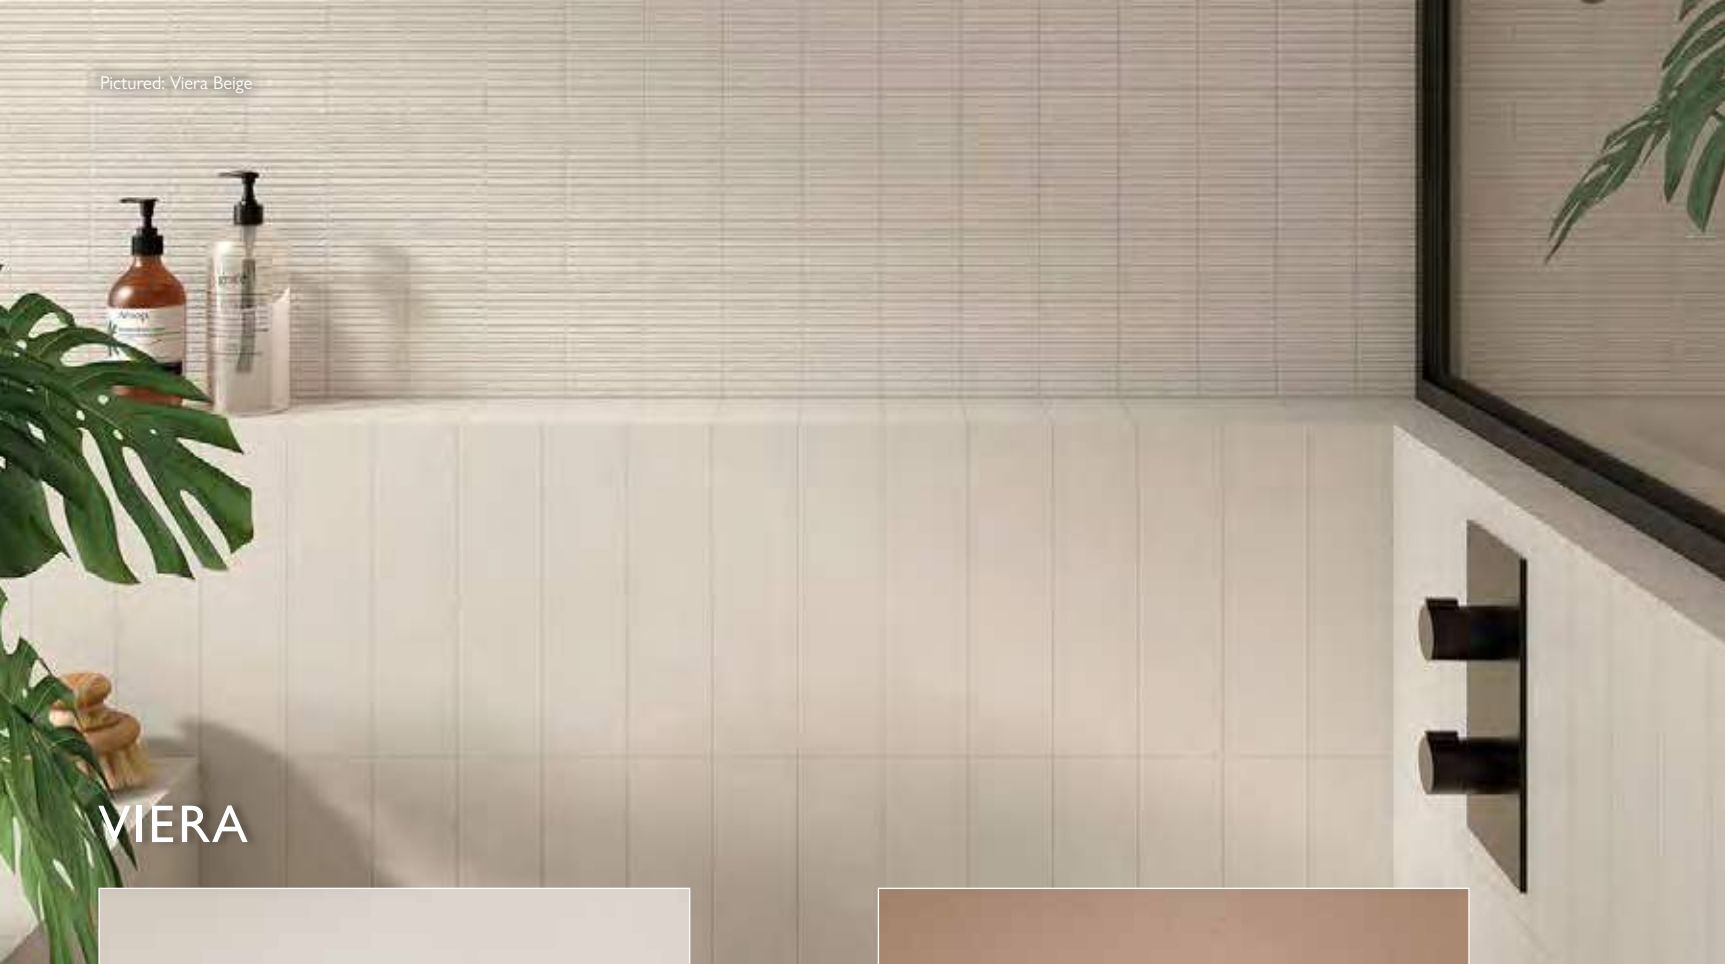

VIERA

BEIGE

186519

GRIS

186521

CIELO

186523

Size (mm)	Price per Tile	Price per m²
300 x 75	£1.35	£60.00

Size (mm)	Suitable For	Finish	Material	Tile Thickness	Quantity per m²	Slip Rating	Rectified
300 x 75	Wall	Matt	Ceramic	10mm	44.44	-	-