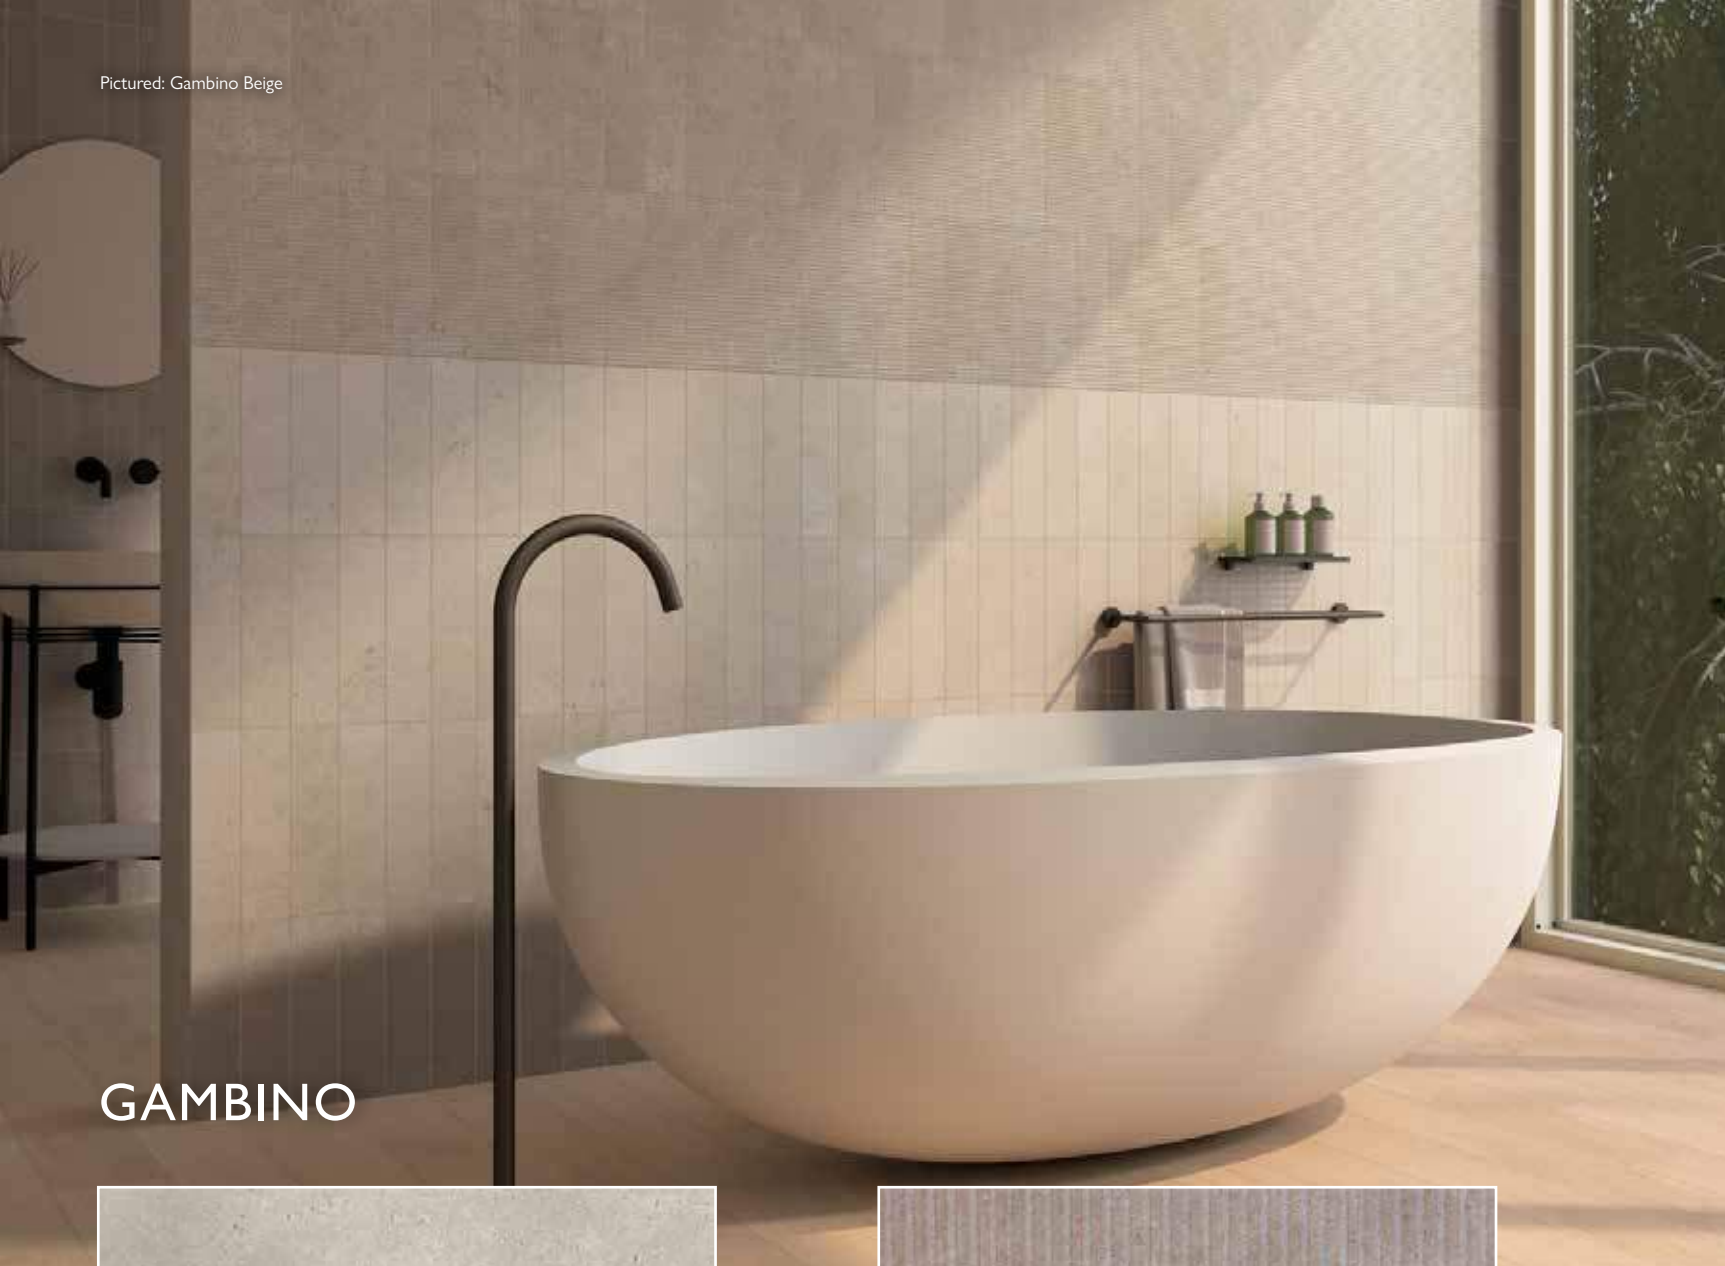

FAIR PINK

163094

GESSO WHITE

163096

NEWPORT GREEN

163099

Size (mm)	Price per Tile	Price per m ²
200 x 65	£0.91	£70.00

Size (mm)	Suitable For	Finish	Material	Tile Thickness	Quantity per m ²	Slip Rating	Rectified
200 x 65	Wall	Gloss	Ceramic	8mm	76.92	-	-