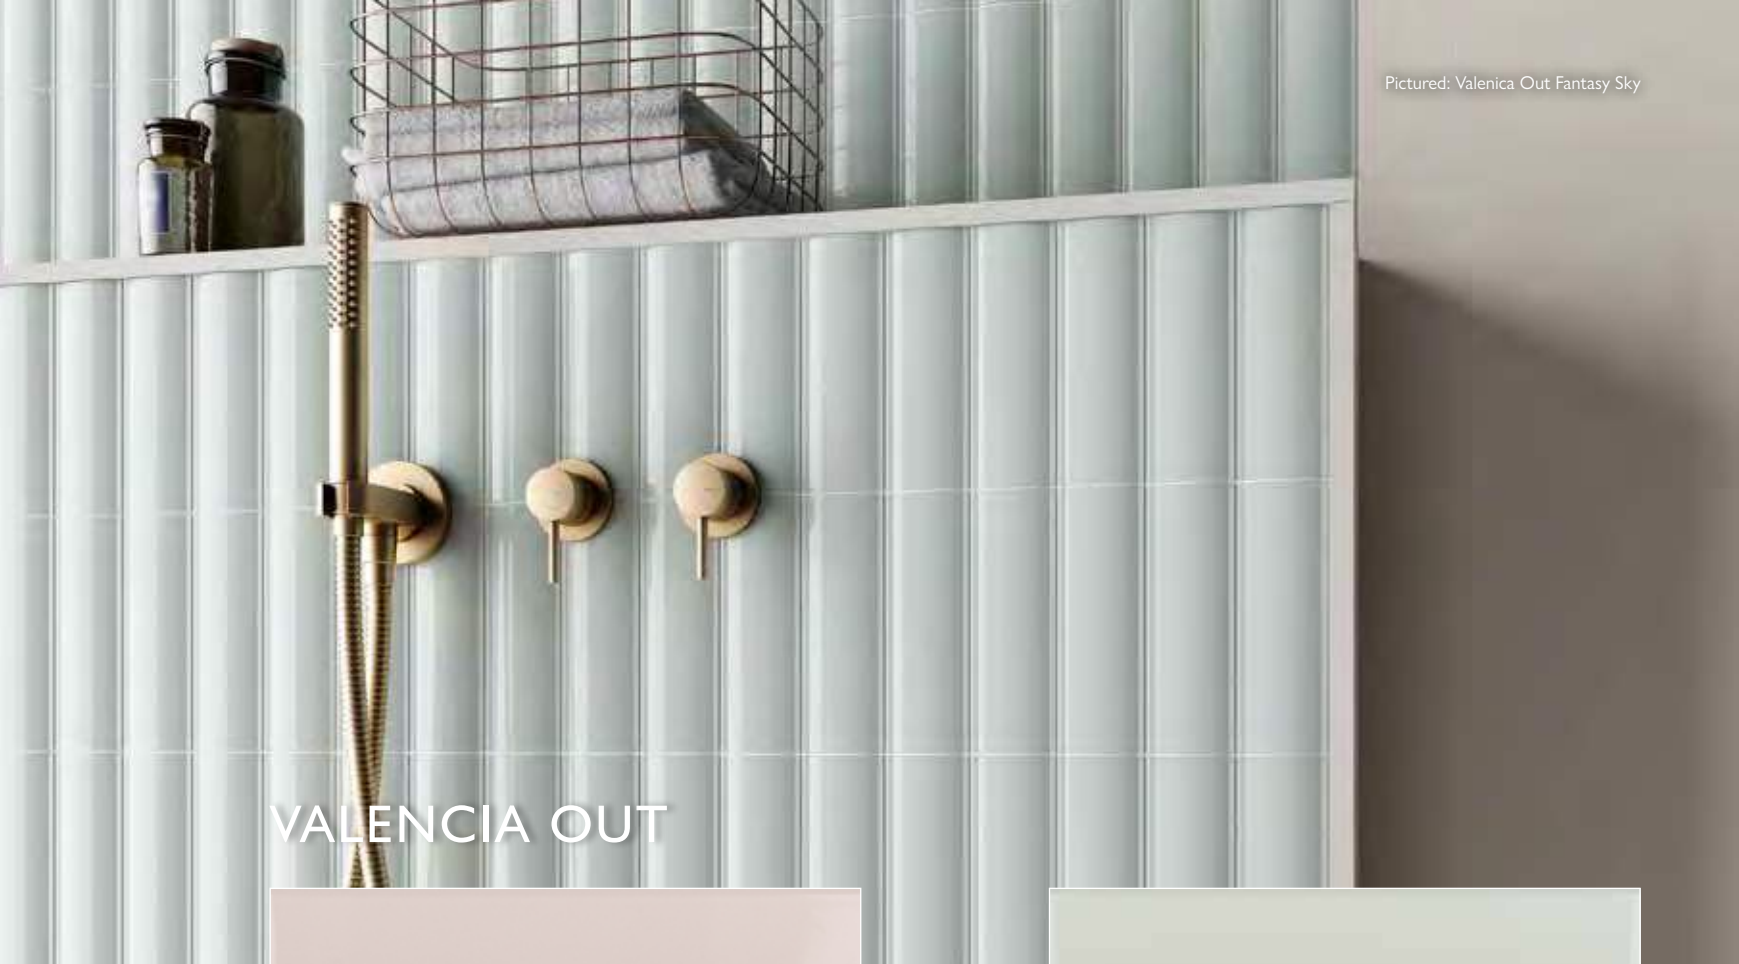

VALENCIA OUT

FAIR PINK

163094

GESSO WHITE

163096

NEWPORT GREEN

163099

Size (mm)	Price per Tile	Price per m²
200 x 65	£0.91	£70.00

Size (mm)	Suitable For	Finish	Material	Tile Thickness	Quantity per m²	Slip Rating	Rectified
200 x 65	Wall	Gloss	Ceramic	8mm	76.92	-	-