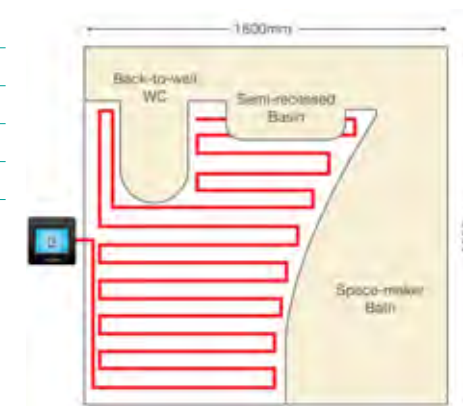

CALCULATING LENGTH OF LOOSE CABLE REQUIRED

EXAMPLE:

Bathroom Size:
2.3m x 1.8m = 4.14m²

Taking out the bathroom furniture leaves 1.73m², you will need the 25m cable system.