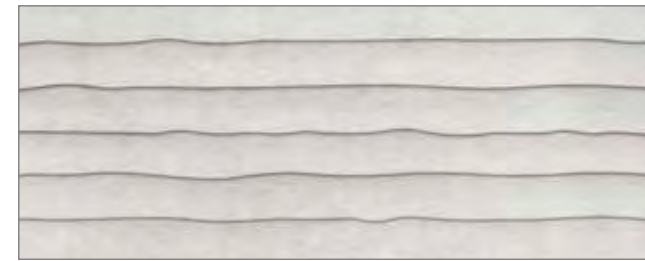

GRIS BLIND

Size (mm)	Code	Price per Tile	Price per m²
750 x 250	21609	£8.63	£46.00