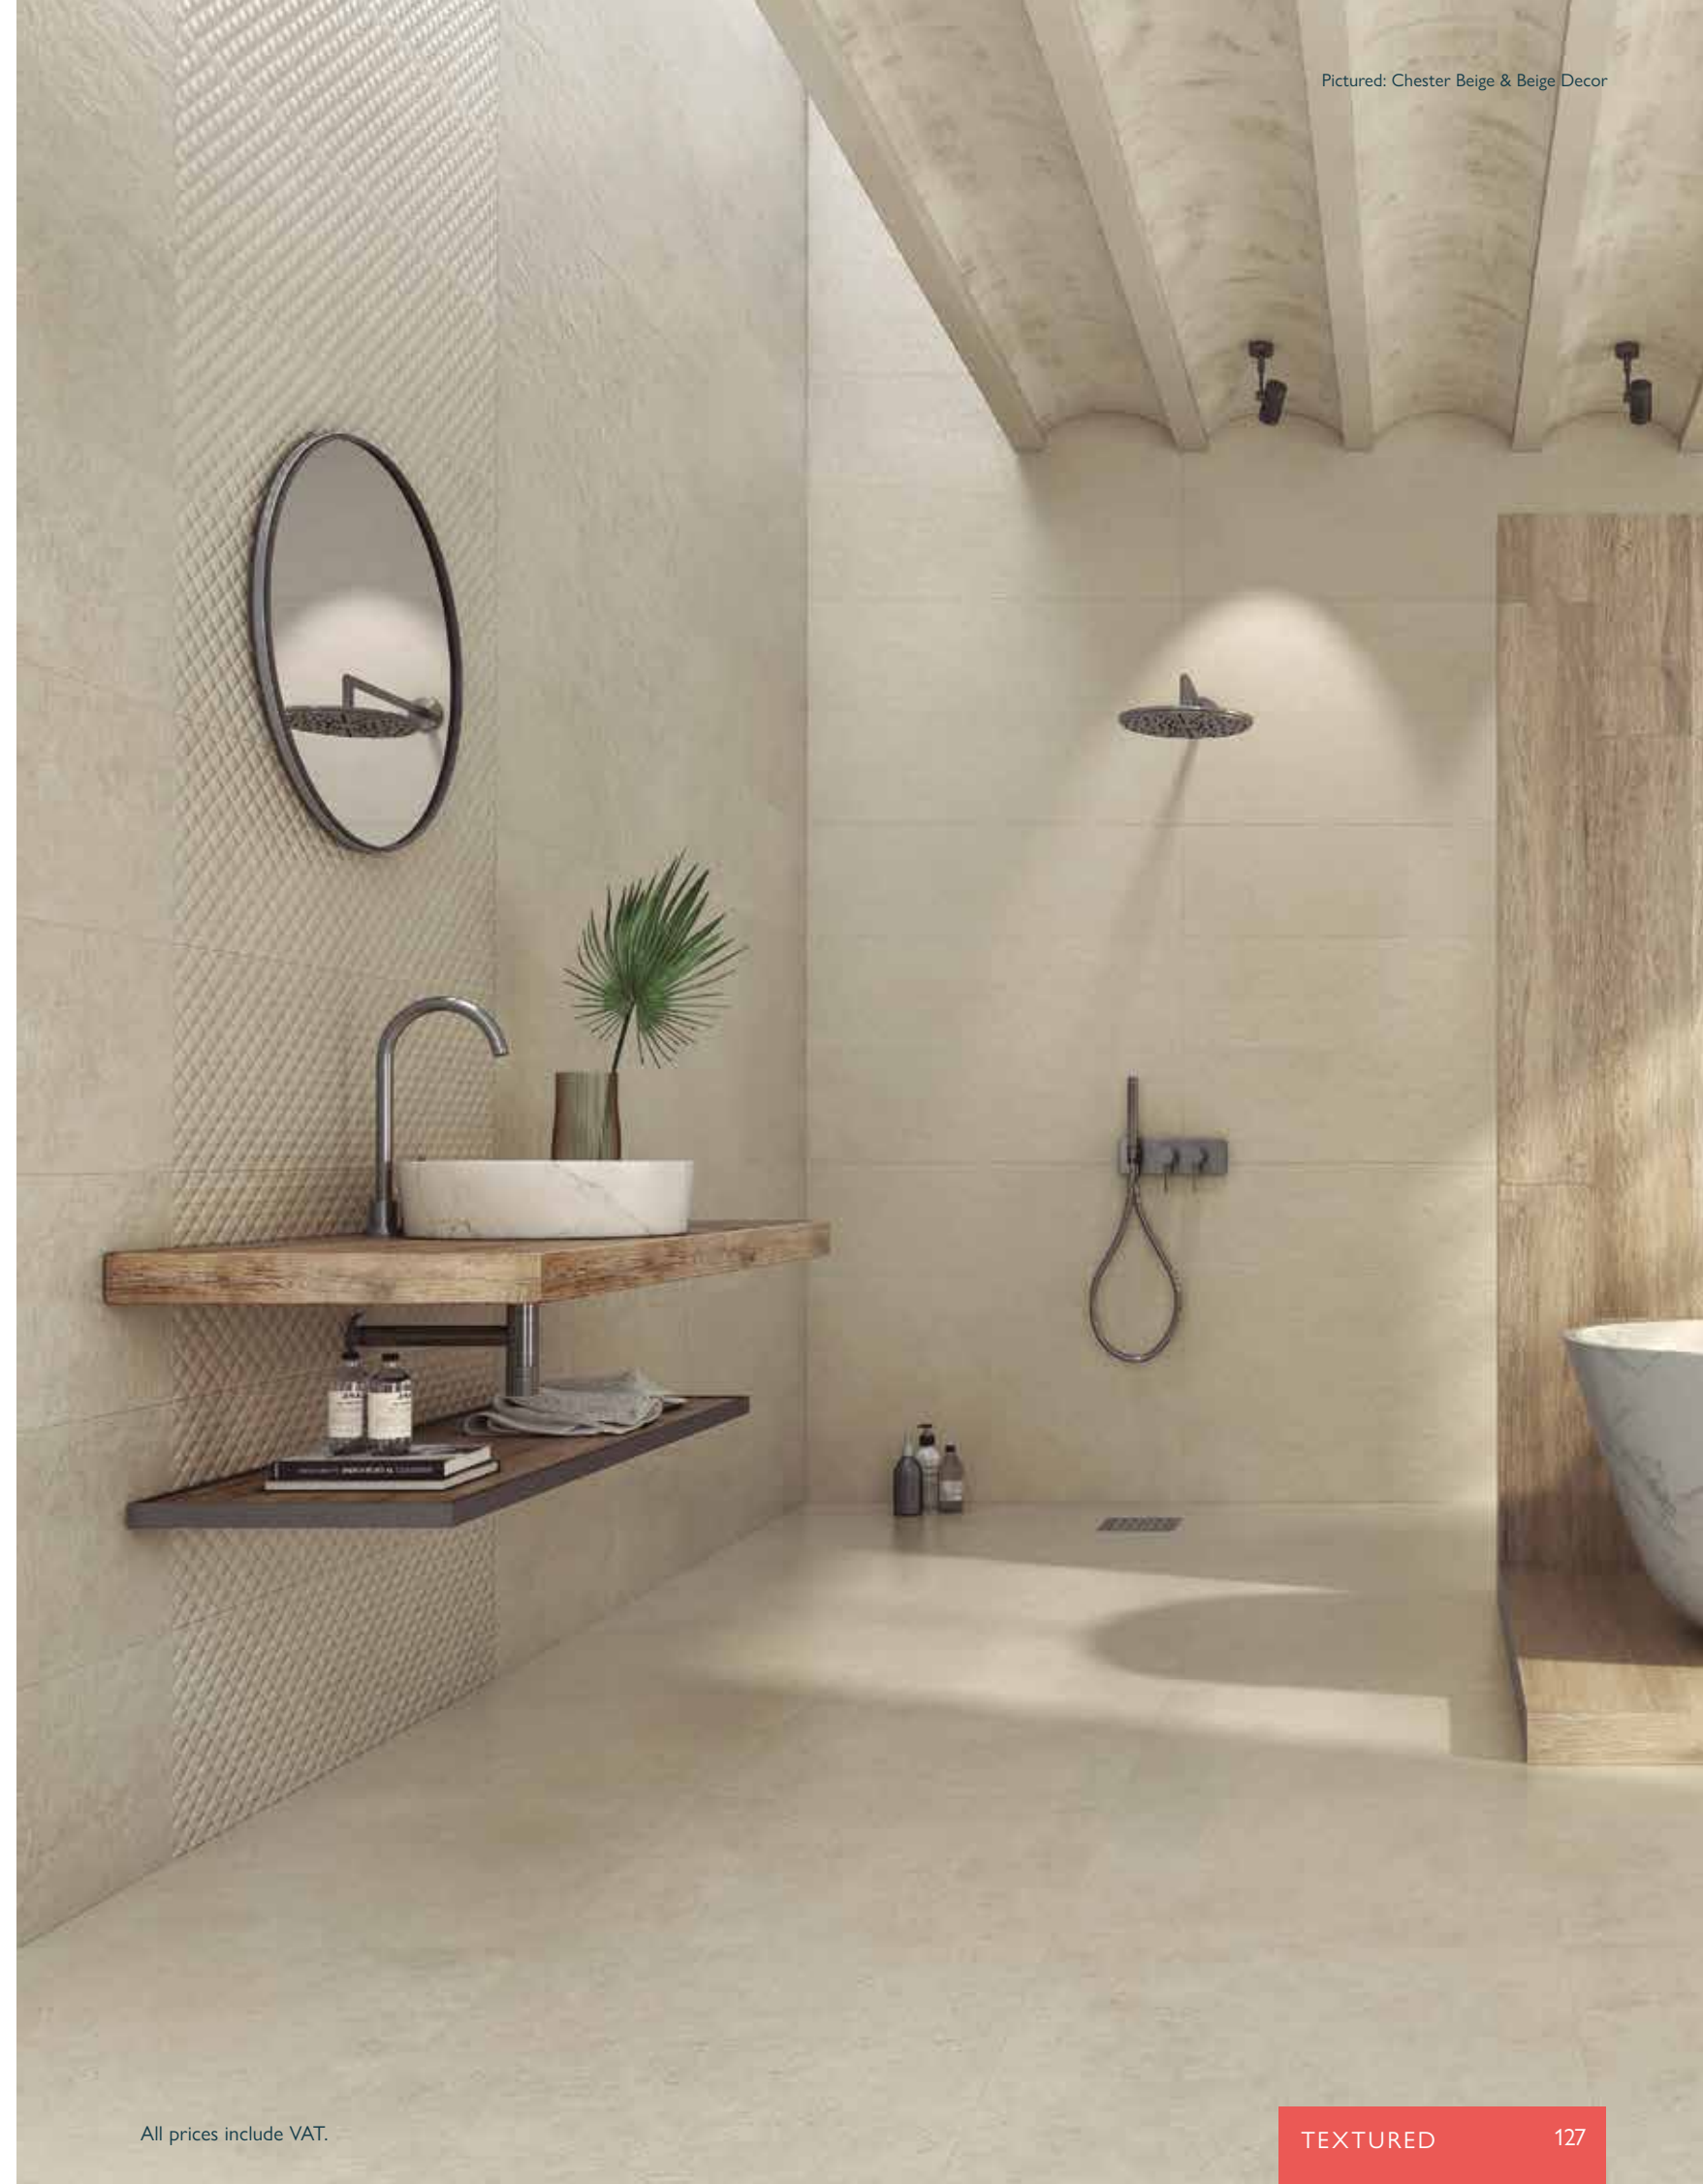

BEIGE DECOR

Size (mm)	Code	Price per Tile	Price per m²
1000 x 315	110384	£18.90	£60.00

Size (mm)	Suitable For	Finish	Material	Tile Thickness	Quantity per m²	Slip Rating	Rectified
1000 x 315	Wall	Matt	Ceramic	9.5mm	3.17	-	•
1000 x 315 (Perla Decor)	Wall	Matt	Ceramic	10mm	3.17	-	•

Pictured: Chester Beige & Beige Decor