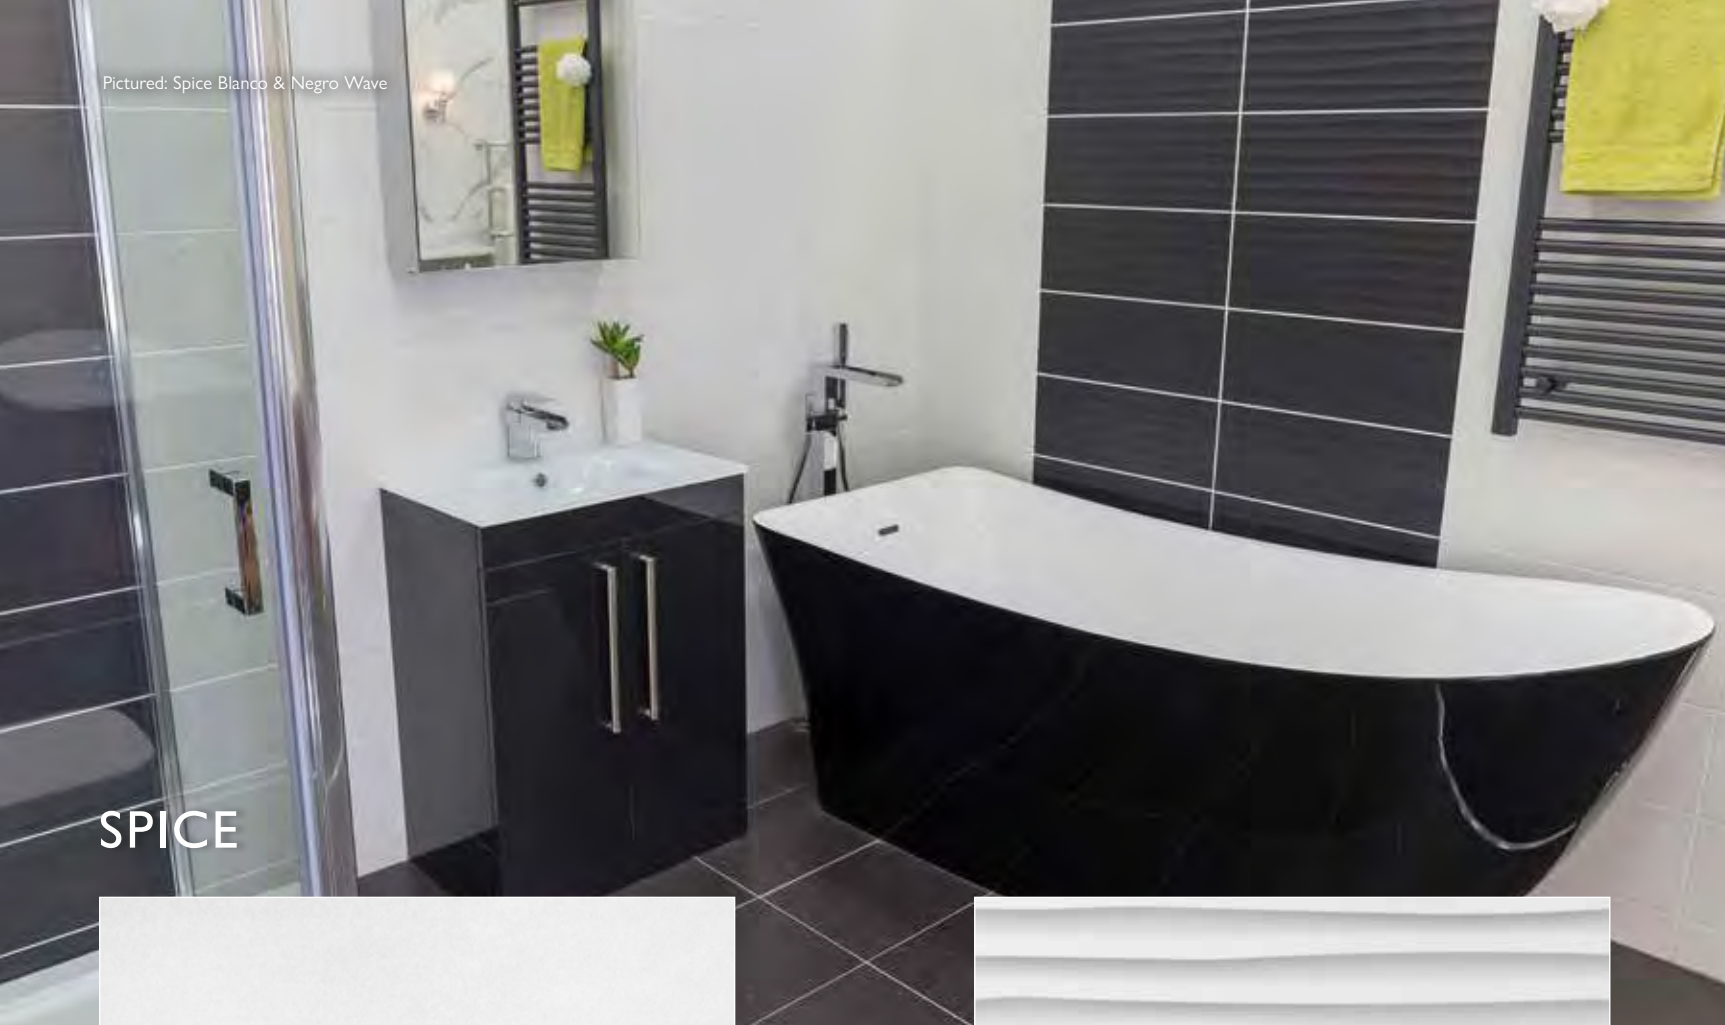

SPICE

BLANCO

Size (mm)	Code	Price per Tile	Price per m²
500 x 200	50264	£3.40	£34.00

BLANCO WAVE

Size (mm)	Code	Price per Tile	Price per m²
500 x 200	50266	£3.60	£36.00

GLIMMER

GOLD

Size (mm)	Code	Price per Tile	Price per m²
650 x 333	77872	£14.07	£65.00

COPPER

Size (mm)	Code	Price per Tile	Price per m²
650 x 333	77873	£14.07	£65.00

NEGRO

Size (mm)	Code	Price per Tile	Price per m²
500 x 200	50265	£3.30	£33.00

NEGRO WAVE

Size (mm)	Code	Price per Tile	Price per m²
500 x 200	50267	£3.60	£36.00

PLATA

Size (mm)	Code	Price per Tile	Price per m²
650 x 333	77870	£14.07	£65.00

COBALT

Size (mm)	Code	Price per Tile	Price per m²
650 x 333	77871	£14.07	£65.00

Size (mm)	Suitable For	Finish	Material	Tile Thickness	Quantity per m²	Slip Rating	Rectified
500 x 200	Wall	Lappato	Ceramic	9.3mm	10	-	-

Size (mm)	Suitable For	Finish	Material	Tile Thickness	Quantity per m²	Slip Rating	Rectified
650 x 333	Wall	Gloss	Porcelain	9.7mm	4.62	-	-