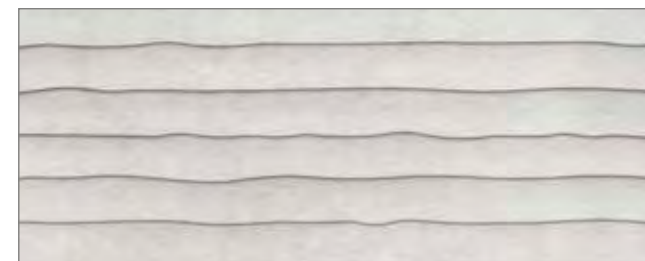

CENEZA BLIND

Size (mm)	Code	Price per Tile	Price per m²
750 x 250	21600	£8.63	£46.00