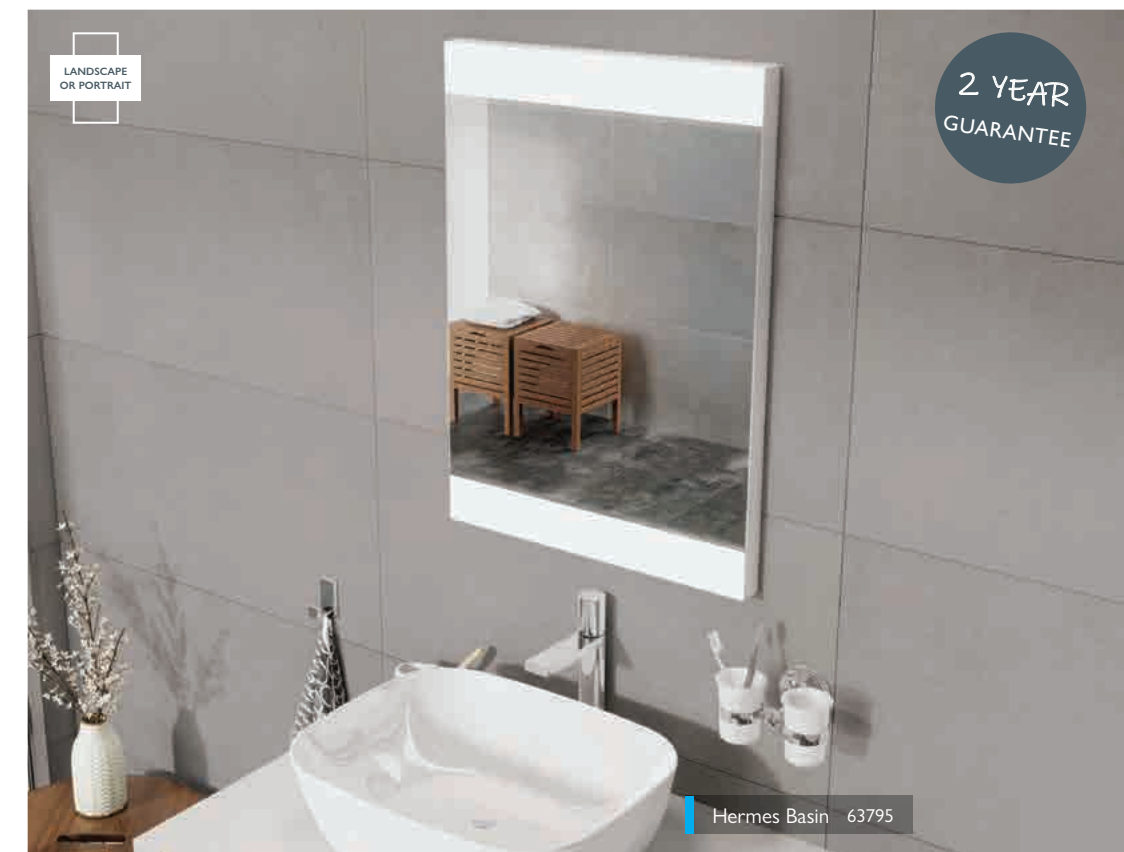

LANDSCAPE OR PORTRAIT

2 YEAR GUARANTEE

Hermes Basin 63795

	Low Energy LED	Infrared Sensor	Touch Switch	Demister Pad	Shaver Socket	Wireless Phone Charger	Toothbrush Charger	Bluetooth Speakers	Backlit
ASTLEY	•	•	–	•	–	–	–	–	•
NOVA	•	•	–	•	–	–	–	–	–

	Low Energy LED	Infrared Sensor	Touch Switch	Demister Pad	Shaver Socket	Wireless Phone Charger	Toothbrush Charger	Bluetooth Speakers	Backlit
ARIZONA	•	•	–	•	–	–	–	–	–
VIRGINIA	•	•	–	•	–	–	–	–	–

*All sensors must be a minimum of 200mm away from any surface, including side walls. Demister pads are either 310 x 450mm or 250 x 350. †Landscape only