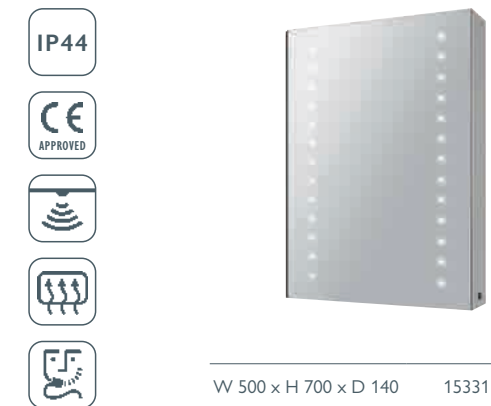

W 500 x H 700 x D 140   15331   **£813**

	Low Energy LED	Infrared Sensor	Touch Switch	Demister Pad	Shaver Socket	Wireless Phone Charger	Toothbrush Charger	Bluetooth Speakers	Backlit
THIVA	•	•	–	•	•	–	–	–	–
OSHA	•	•	–	•	•	–	–	–	–

	Low Energy LED	Infrared Sensor	Touch Switch	Demister Pad	Shaver Socket	Wireless Phone Charger	Toothbrush Charger	Bluetooth Speakers	Backlit
LARA	•	•	–	•	•	–	–	–	–
ANGEL	•	•	–	•	•	–	–	–	–

*All sensors must be a minimum of 200mm away from any surface, including side walls. LED lights are cool white 6400k. Demister pads are either 310 x 450mm or 250 x 350.