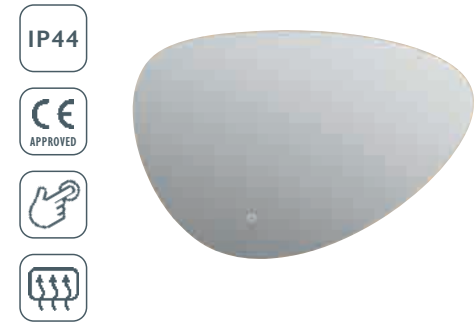

TUSKEN PEBBLE LED BACKLIT MIRROR With Dual Light Mode

- Can be hung landscape or portrait
- Touch switch
- Cool white 6400k, warm white 2800k
- Demister pad

W 800 x H 550 x D 30	138949	£390
W 1000 x H 687 x D 30	138950	£445
W 1200 x H 687 x D 30	138951	£480