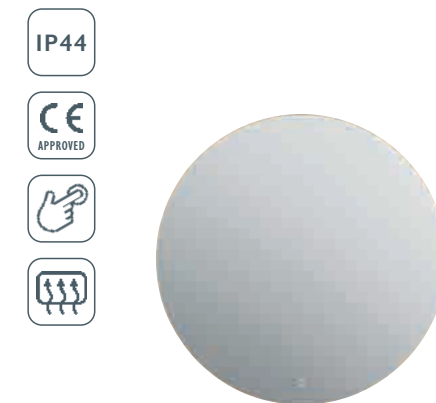

FIESTA LED BACKLIT MIRROR With Dual Light Mode

- Touch switch
- Cool white 6500k, warm white 2700k
- Demister pad

W 600 x H 600 x D 30	138952	£344
W 700 x H 700 x D 30	138953	£381
W 800 x H 800 x D 30	139224	£421