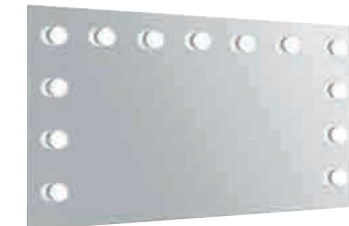

W 800 x H 600 x D 65 16394 **£388**

LANDSCAPE OR PORTRAIT

2 YEAR GUARANTEE

LED HOLLYWOOD MIRRORS

SANDOR LED MIRROR

Dimmer Switch: Bottom
 – Demister pad

W 800 x H 650 x D 55 34378 **£555**

W 1200 x H 650 x D 55 34379 **£641**