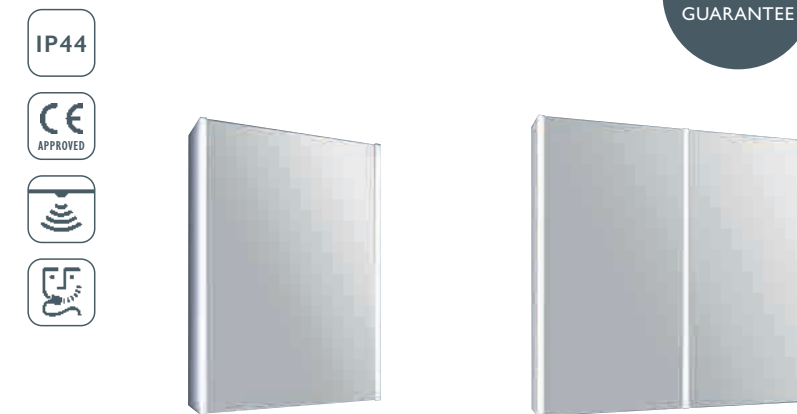

LILY ALUMINIUM LED MIRRORED WALL CABINETS

Infrared Sensor*: Bottom
Shaver Socket: Top Right Inside

2 YEAR
GUARANTEE

W 550 x H 700 x D 130	17995	£790	W 600 x H 700 x D 130	32902	£985
			W 800 x H 700 x D 130	32903	£1022