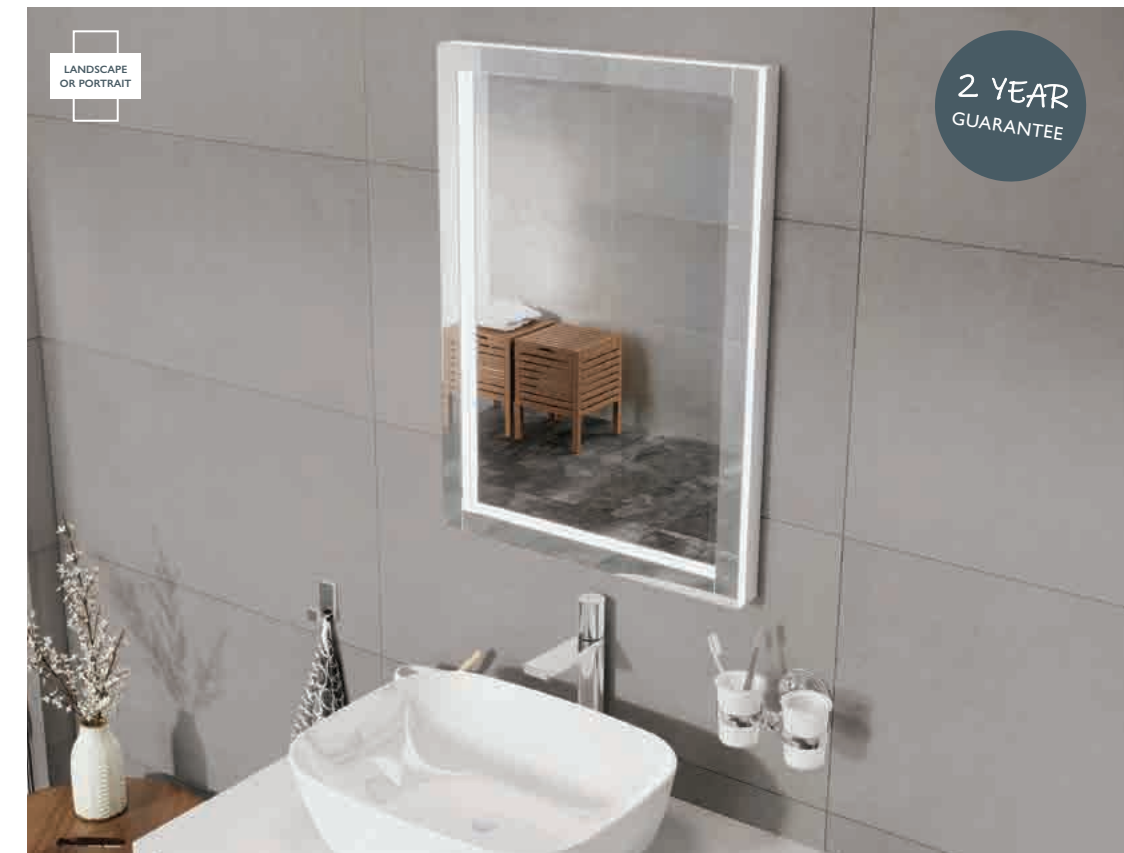

HONEY LED MIRROR

Infrared Sensor*: Bottom With Mirror As Shown
 – Can be hung landscape or portrait
 – Demister pad

W 800 x H 550	69335	£515
---------------	-------	-------------

2 YEAR
GUARANTEE

OREGON LED MIRROR

– Infrared sensor*
 – Can be hung landscape or portrait
 – Demister pad

W 700 x H 500	82164	£533
W 800 x H 600	82165	£580
W 1250 x H 600	82166	£704

2 YEAR
GUARANTEE

	Low Energy LED	Infrared Sensor	Touch Switch	Demister Pad	Shaver Socket	Wireless Phone Charger	Toothbrush Charger	Bluetooth Speakers	Backlit
HONEY	•	•	–	•	–	–	–	–	–
OREGON	•	•	–	•	–	–	–	–	–