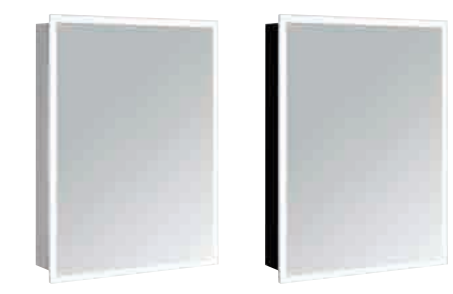

LYON ALUMINIUM LED MIRRORED WALL CABINETS

- Infrared Sensor*: Bottom
- Shaver Socket: Top Right Inside
- Demister pad

	Silver	Black	
W 500 x H 700 x D 150	69386	138762	£810