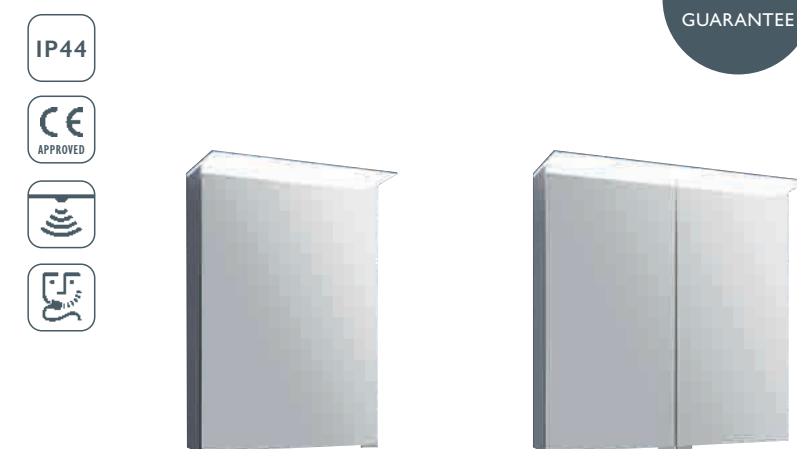

LILY ALUMINIUM LED MIRRORED WALL CABINETS

Infrared Sensor*: Bottom
Shaver Socket: Top Right Inside

2 YEAR
GUARANTEE

W 550 x H 700 x D 130	17995	£790	W 600 x H 700 x D 130	32902	£985
			W 800 x H 700 x D 130	32903	£1022

NAHARIS ALUMINIUM LED MIRRORED WALL CABINETS With Bluetooth Speakers

Infrared Sensor*: Bottom
Shaver Socket: Top Right Inside
– Demister pad

2 YEAR
GUARANTEE

W 500 x H 700 x D 135	34382	£915	W 700 x H 700 x D 135	34383	£1014
-----------------------	-------	------	-----------------------	-------	-------

ROSE ALUMINIUM LED MIRRORED WALL CABINETS

Infrared Sensor*: Bottom
Shaver Socket: Top Right Inside

2 YEAR
GUARANTEE

W 500 x H 715 x D 130/205	17996	£790	W 600 x H 715 x D 130/205	17997	£880
---------------------------	-------	------	---------------------------	-------	------