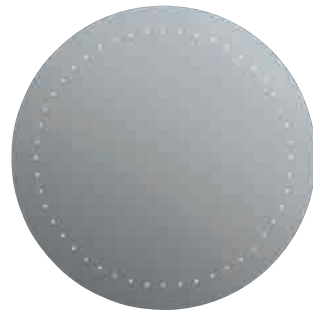

CIRQUE BATTERY LED MIRROR

– Rocker switch

W 600 x H 600 x D 30   138661   **£256**