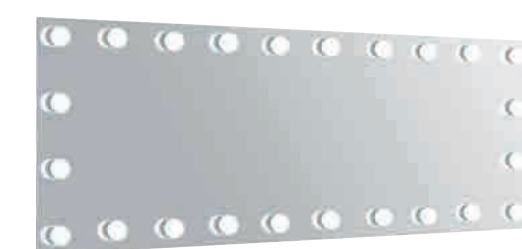

– Touch switch

W 300 x H 459 82193 **£255**

2 YEAR GUARANTEE

LANDSCAPE OR PORTRAIT

SANDOR LED MIRROR

– Dimmer switch
 – Can be hung landscape or portrait

W 1770 x H 710 82171 **£909**

	Low Energy LED	Infrared Sensor	Touch Switch	Demister Pad	Shaver Socket	Wireless Phone Charger	Toothbrush Charger	Bluetooth Speakers	Backlit
DINO	•	•	–	•	–	–	–	–	•
JUBILEE	•	•	–	•	•	–	–	•	–