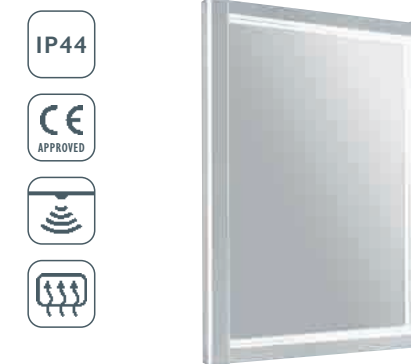

OREGON LED MIRROR

– Infrared sensor*
– Can be hung landscape or portrait
– Demister pad

W 700 x H 500	82164	£533
W 800 x H 600	82165	£580
W 1250 x H 600	82166	£704