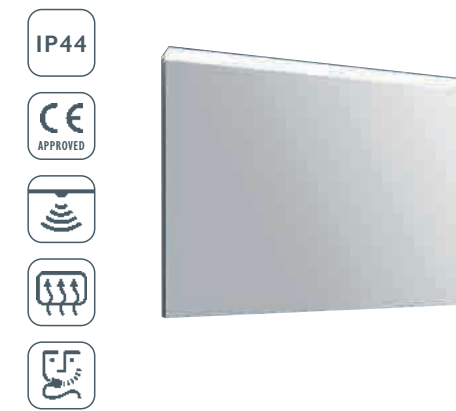

ELLA LED MIRROR

- Infrared Sensor*: Bottom
- Shaver Socket: Bottom
- Demister pad

W 400 x H 715 x D 60/125	17998	£388
W 600 x H 715 x D 60/125	17999	£416
W 800 x H 600 x D 60/125	18000	£459
W 1200 x H 600 x D 60/125	18001	£528