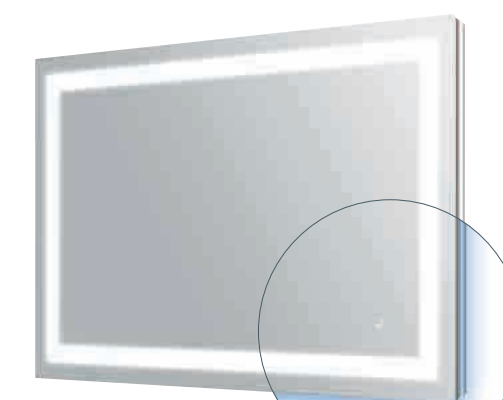

2 YEAR GUARANTEE

FELIX LED BACKLIT MIRROR With White & Blue Light

– Touch switch
– Can be hung landscape or portrait

LANDSCAPE OR PORTRAIT

2 Colour Options

W 800 x H 600 x D 50	69373	£475
W 1100 x H 700 x D 50	69374	£543