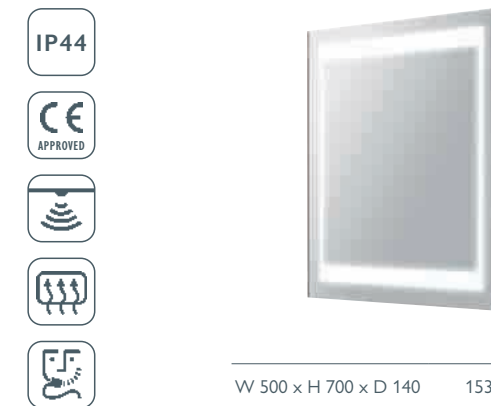

Infrared Sensor*: Bottom
 Shaver Socket: Top Right Inside
 – Demister pad

W 500 x H 700 x D 135 34384 **£800**

LARA ALUMINIUM LED MIRRORED WALL CABINET

Infrared Sensor*: Right Side
 Shaver Socket: Top Right Inside
 – Demister pad