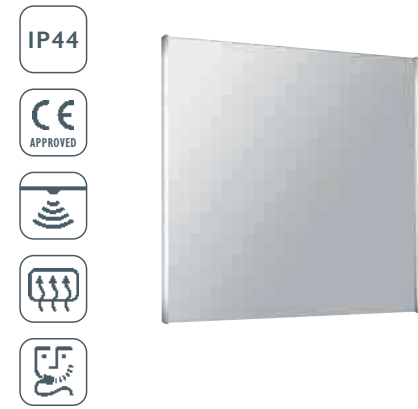

CARA LED MIRROR

Infrared Sensor*: Bottom
Shaver Socket: Bottom
– Demister pad

W 500 x H 700 x D 65	15336	£360
W 650 x H 700 x D 65	113090	£399