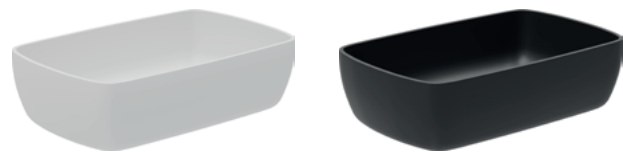

GAMMA BASIN

H 145 x W 550 x D 350
– No overflow, requires a free running waste

White

167933

Black

167934

£273