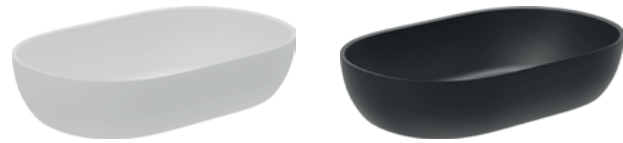

Black

138198 **£226**

STONE BASINS

TRIDENT BASIN

H 145 x W 550 x D 350
– No overflow, requires a free running waste

White

167931

Black