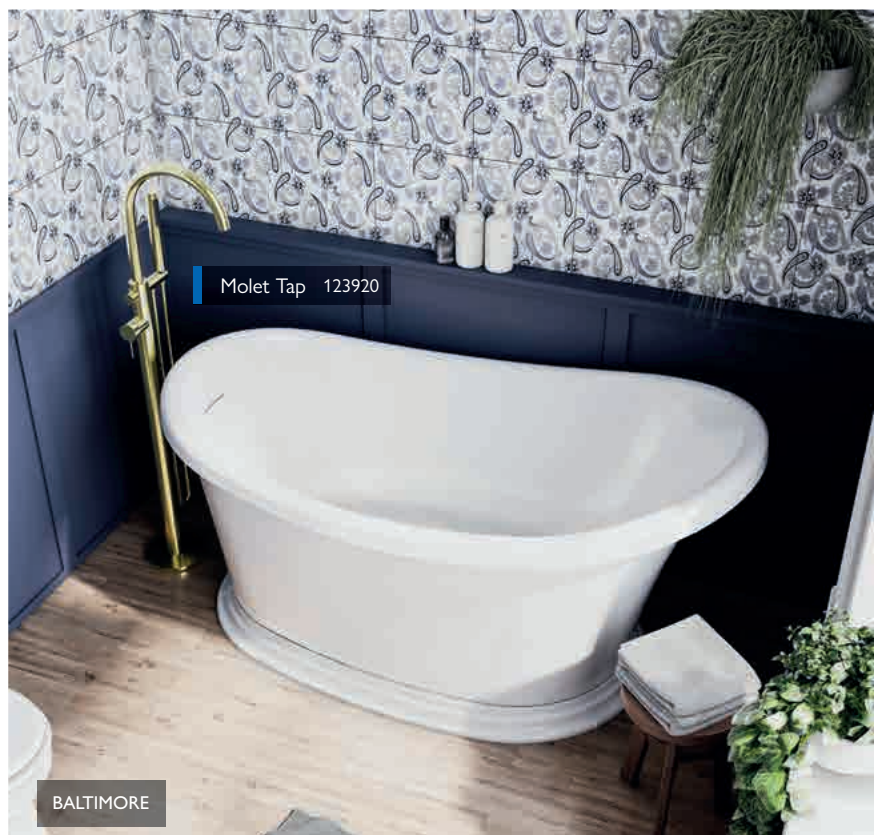

Ezra Floorstanding
Bath Shower Mixer

New in SS24

A compact traditional freestanding bath designed to provide a luxurious bathing experience while being space-conscious, making it an ideal choice for small bathrooms without compromising on style or comfort. This type of bath is not built into the wall or a corner but stands freely on its own, giving it a more elegant and traditional look.

Countess Basin 69450

FLOOR STANDING
BATH SHOWER
MIXERS
Pages 65-96

BOLTON

Dallas Towel Rail 69284

GLADSTONE

GLADSTONE

Molet Tap 123920

BALTIMORE