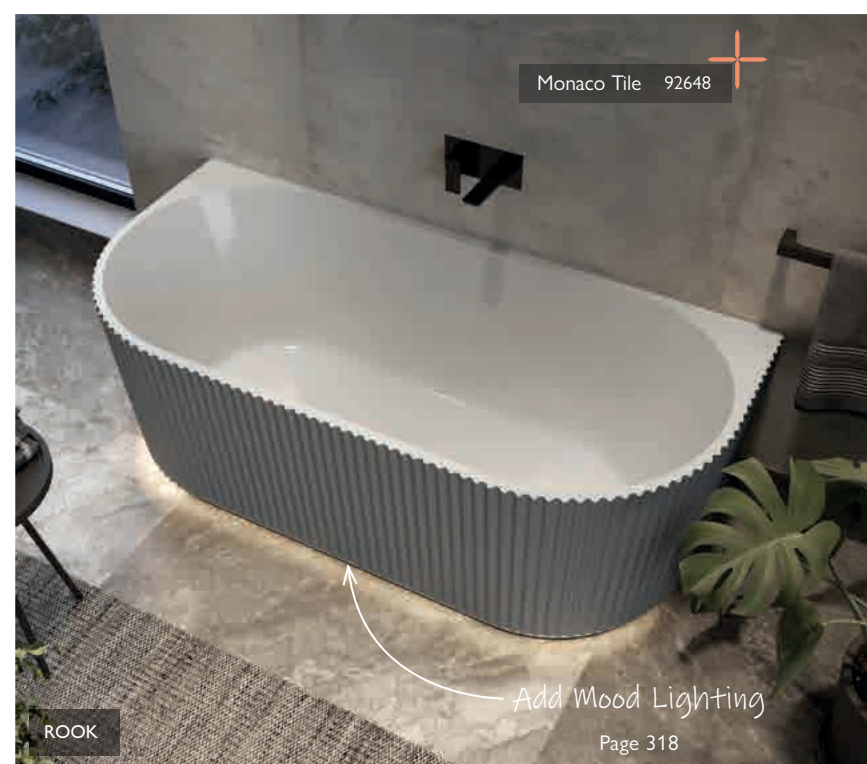

Monaco Tile 92648

Add Mood Lighting

ROOK

Page 318

25 YEAR
GUARANTEE

ROOK

- Double skin acrylic
- Includes white waste & overflow.
- Designed to complement any tap colour

White

1700 x 800

139990

£1956

Light Grey

139991

Midnight Grey

139992

£2265

ORLANDO

- Double skin acrylic
- Includes white waste & overflow.
- Designed to complement any tap colour

White

1700 x 800

138208

£1956

Light Grey

139988

Midnight Grey

139989

£2265

ESSENCE

- Double skin acrylic
- Includes white waste & overflow.
- Designed to complement any tap colour

White

1750 x 750

21727

£2158

Silver

21725

£3153

Black Galaxy

21726

£2862

LYNX

- Double skin acrylic
- Includes white waste & overflow.
- Designed to complement any tap colour

1750 x 825

21728

£2321

SLEEK

- Double skin acrylic
- Includes white waste & overflow.
- Designed to complement any tap colour

1680 x 730

69332

£1766

CITADEL

- Suitable for deck mount taps
- Double skin acrylic
- Includes white waste & overflow.
- Designed to complement any tap colour

1600 x 800

77917

£2205

TYRELL

- Suitable for deck mount taps
- Double skin acrylic
- Includes white waste & overflow.
- Designed to complement any tap colour

1600 x 800

77916

£2080

BAGNI

- Double skin acrylic
- Includes chrome waste & overflow

1675 x 805

15420

£1521

LAVADO

- Double skin acrylic
- Includes white waste & overflow.
- Designed to complement any tap colour

1700 x 790

12542

£2139