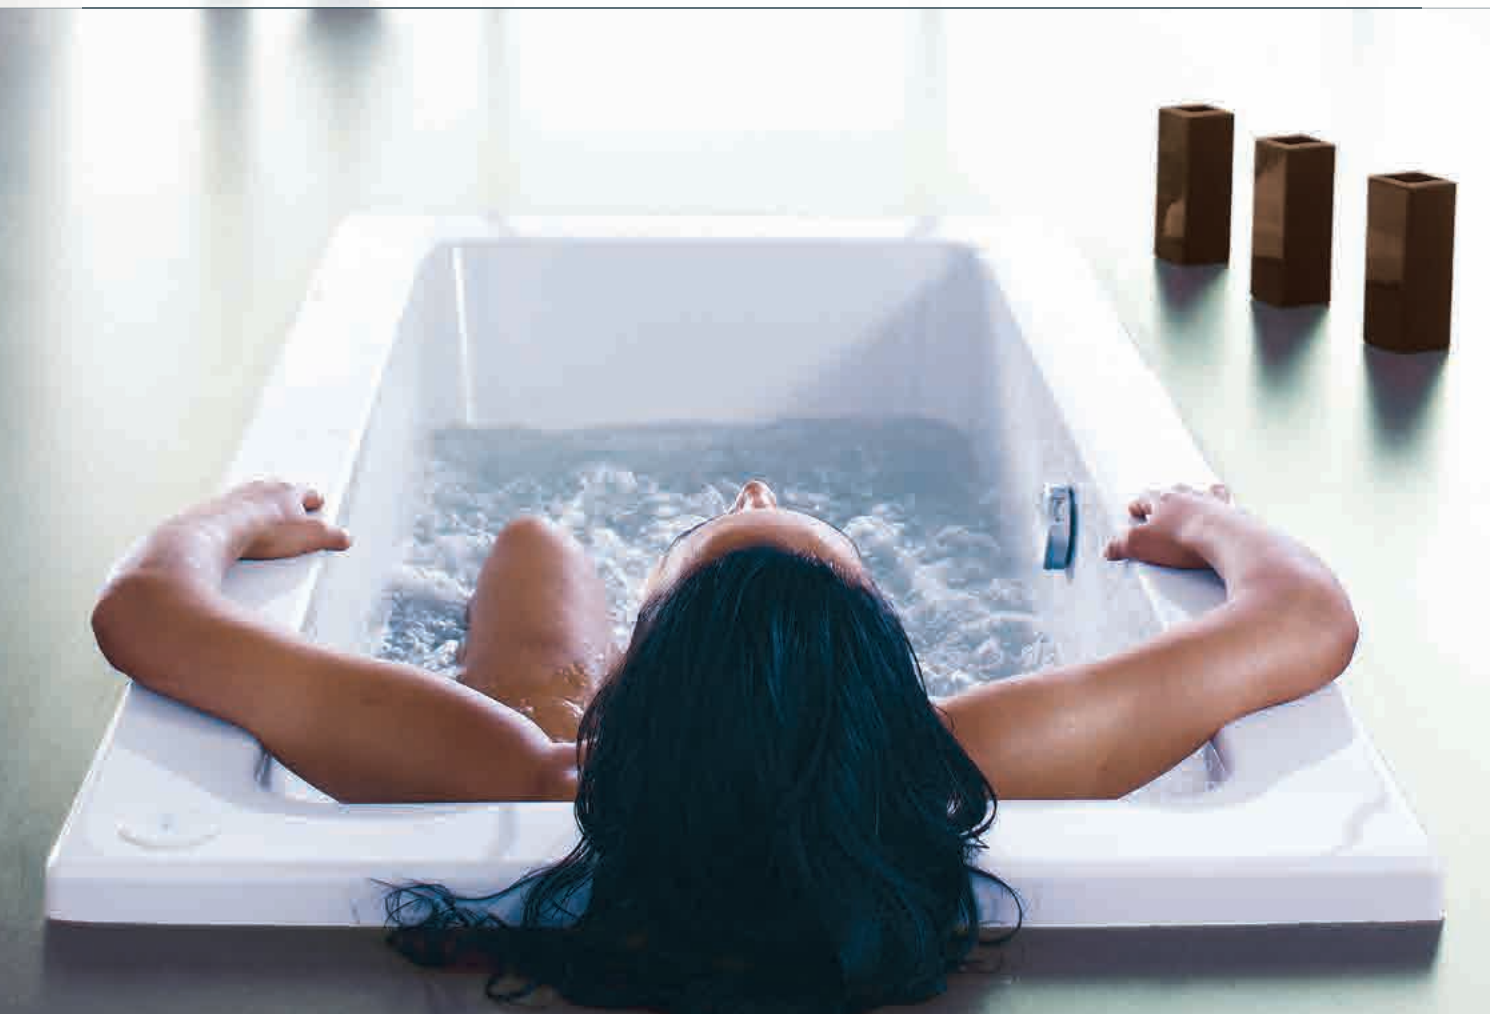

Add a Revive whirlpool system from **£703**, see page 141

SINGLE ENDED ACRYLIC BATHS

LIBRA

super-strong ACRYLIC

1480 x 685	162ltr	12543	£449
1580 x 685	174ltr	12544	£449
1680 x 685	186ltr	12545	£449
1680 x 745	222ltr	92394	£511
1780 x 795	240ltr	92395	£571