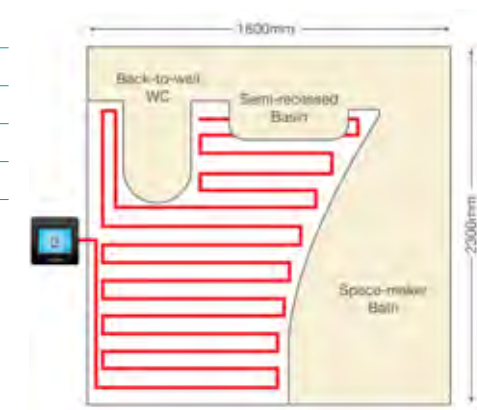

CALCULATING LENGTH OF LOOSE CABLE REQUIRED

EXAMPLE:

Bathroom Size:
2.3m x 1.8m = 4.14m²

Taking out the bathroom furniture leaves 1.73m², you will need the 25m cable system.