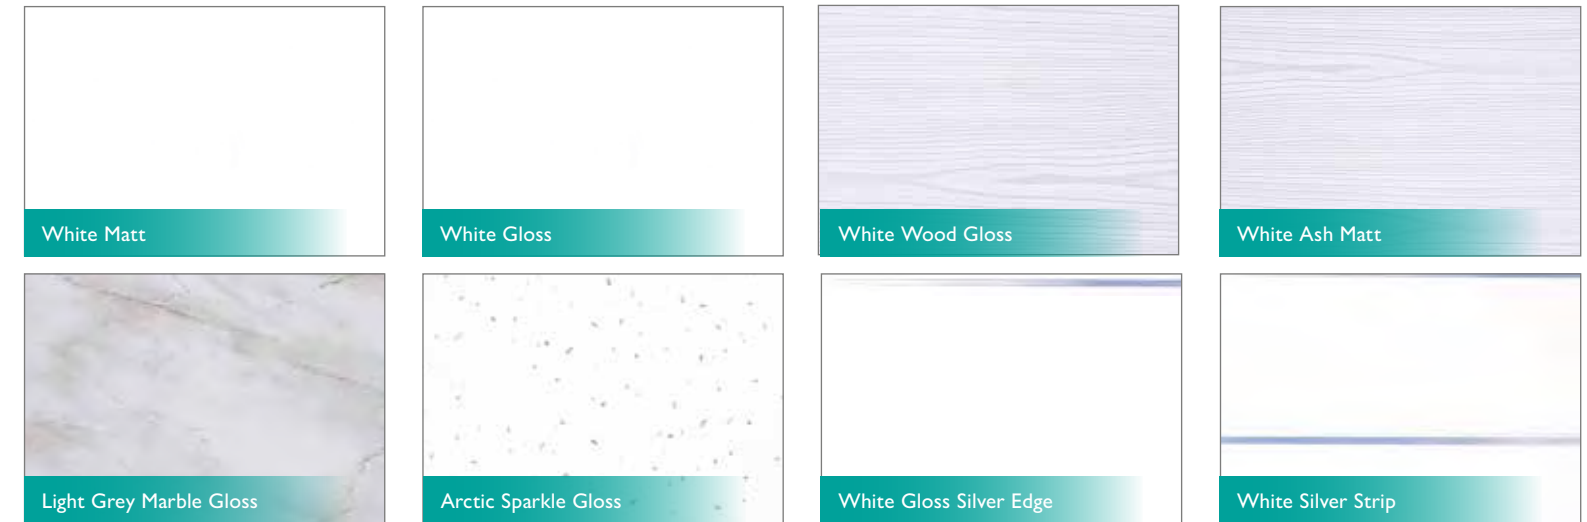

ATLANTIS RIGID SPC VINYL CLICK WOODPLANK RANGE

H 1220 x W 180mm x D 5.35mm Thick planks, pack of 10 covers 2.2m²

Sold As	Black Oak	Medium Oak	Light Oak	Grey Oak	White Oak	American Oak	Walnut	Pack of 10
10 Pack	111729	111731	173675	111730	111732	139825	139826	£118.00

WATERPROOF PVC CEILING & WALL PANELS

H 2.7m x W 250mm x D 5mm & H 2.7m x W 200mm x D 6mm

ATLANTIS PVC 5MM CEILING PANELS

Tongue & Groove Panel - H 2.7m x W 200mm x D 6mm

Finish	Code	Price per Pack of 4
Light Grey Marble	111702	£60.00
White Ash Matt	111703	£60.00
White Gloss	111704	£60.00
Arctic Sparkle	111701	£63.00
Matt White	111705	£63.00
White Wood Gloss	111706	£63.00
White Gloss Silver Edge	139816	£63.00