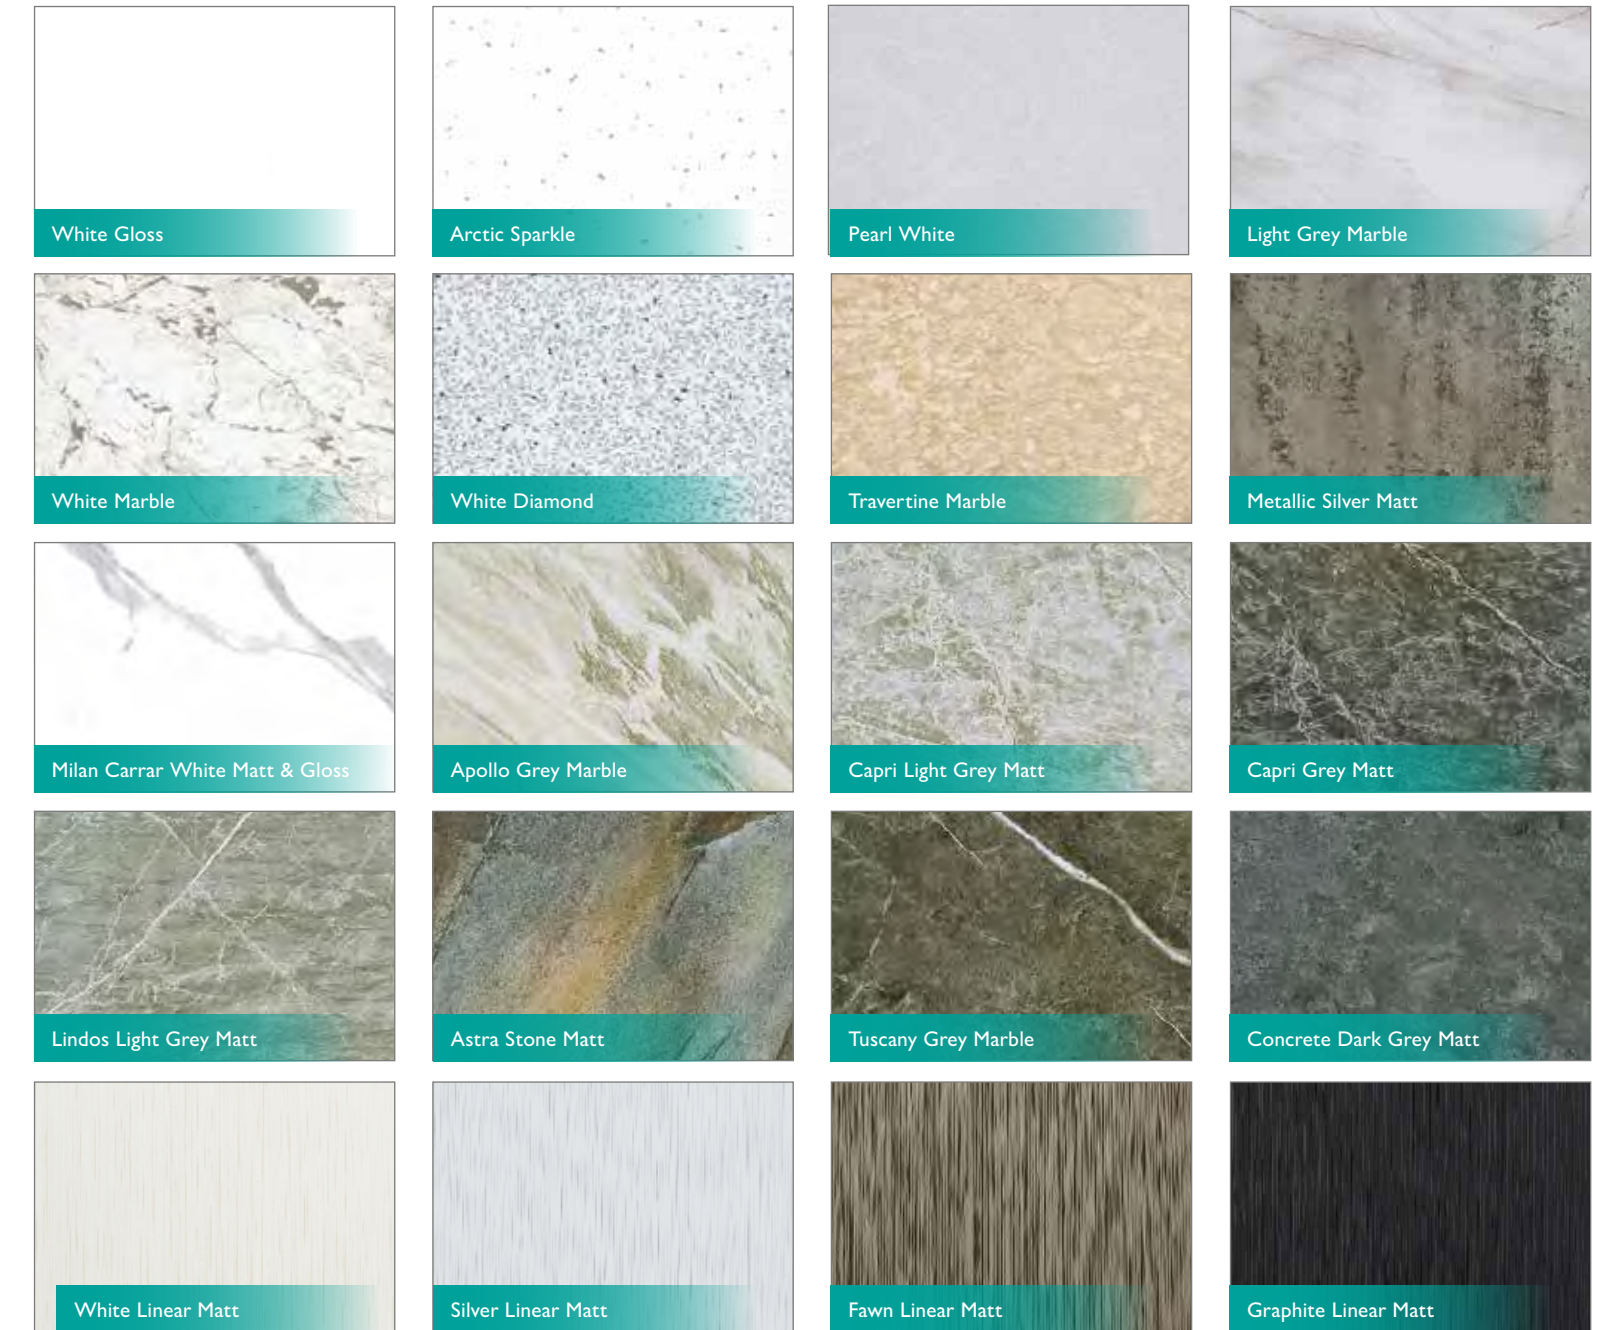

ATLANTIS PVC 1M WIDEPANEL

Tongue & Groove Panel - H 2.4m x W 1m x D 10mm

Finish	Code	Price per Board
Arctic Sparkle	111682	£110.00
Concrete Dark Grey Matt	111683	£110.00
Light Grey Marble	111684	£110.00
Pearl White	111685	£110.00
Metallic Silver Matt	111686	£110.00
Travertine Marble	111687	£110.00
White Diamond	111688	£110.00