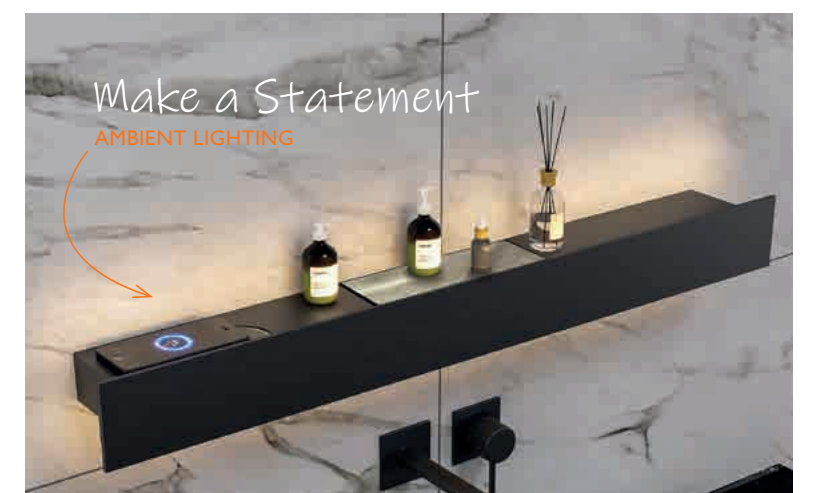

Make a Statement
AMBIENT LIGHTING

ELECTRICAL ACCESSORIES

IN WALL TOOTHBRUSH CHARGER

Compatible with all Oral B & Braun toothbrushes

DOUBLE

Chrome	Brushed Steel	Black	Gold	White
127696	127697	127698 £139	177245 £155	127686 £116