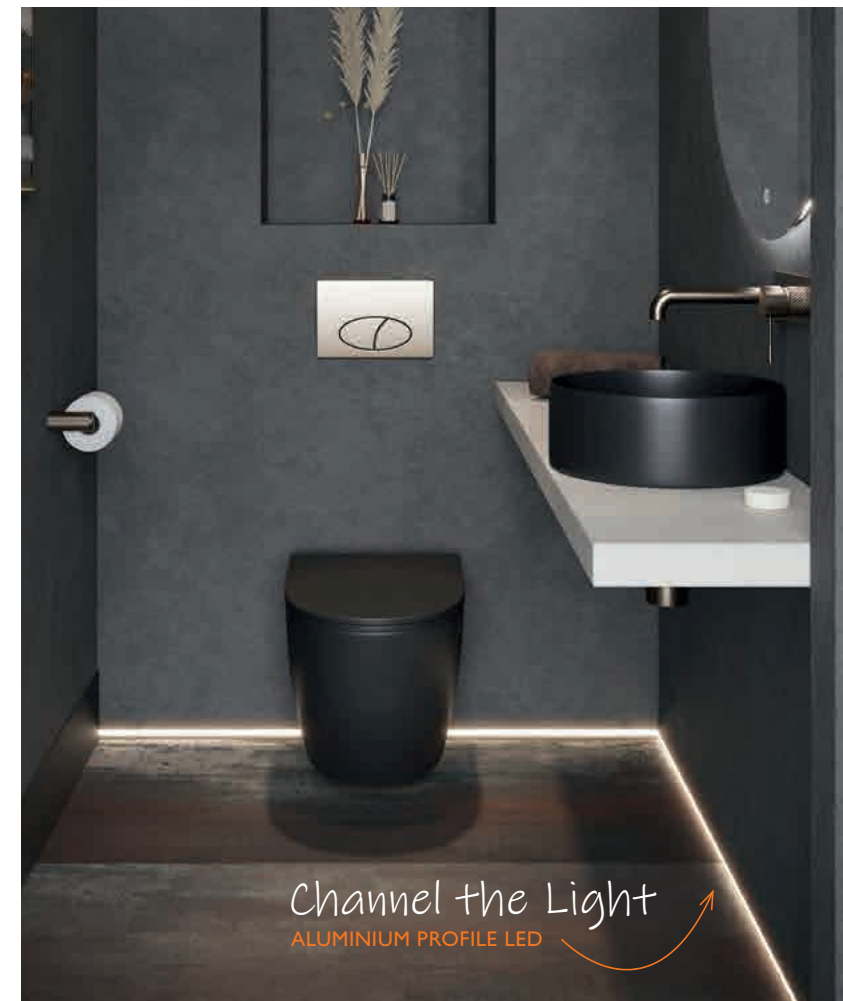

Channel the Light
ALUMINIUM PROFILE LED