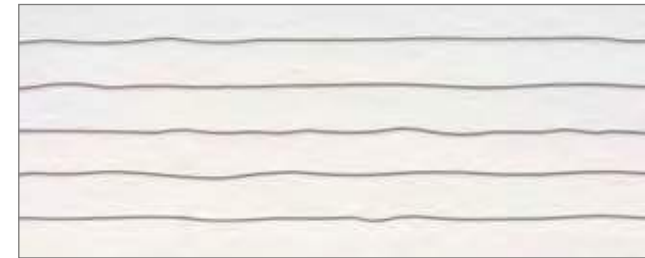

BLANCO BLIND

Size (mm)	Code	Price per Tile	Price per m²
1200 x 400	72794	£36.96	£77.00
750 x 250	21607	£8.63	£46.00