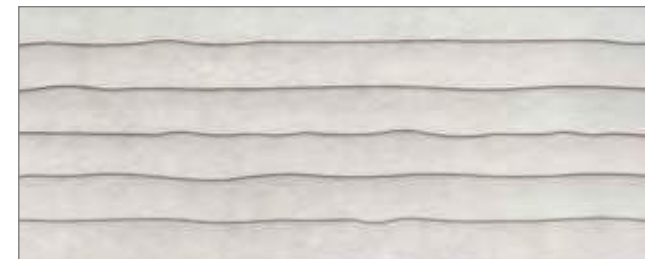

CENEZA BLIND

Size (mm)	Code	Price per Tile	Price per m²
750 x 250	21600	£8.63	£46.00