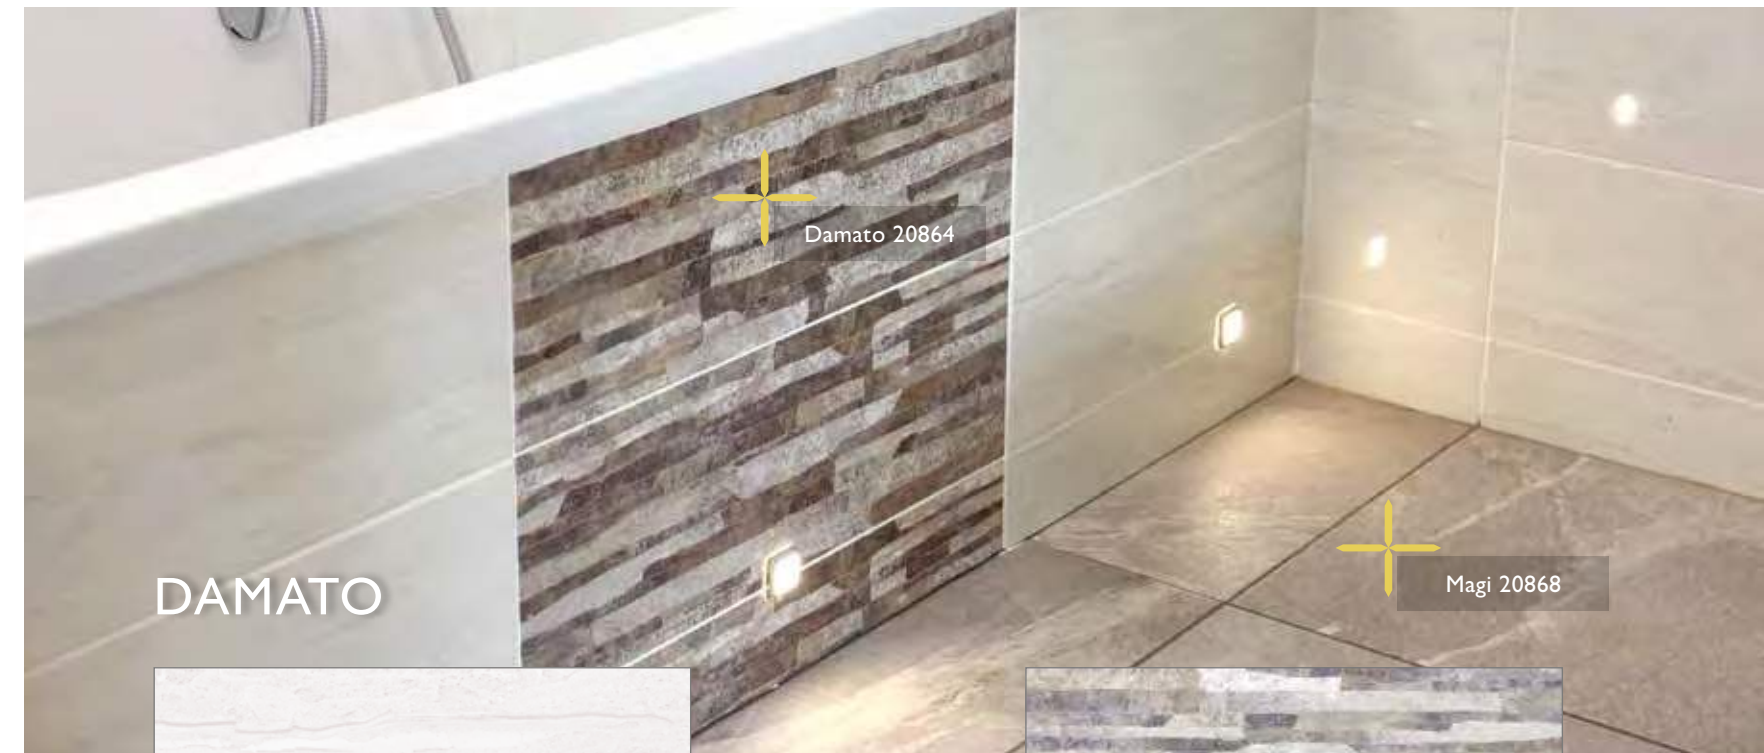

## ANTHRACITE

Size (mm)	Code	Price per Tile	Price per m <sup>2</sup>
495 x 495	24475	£9.31	£38.00

Size (mm)	Suitable For	Finish	Material	Tile Thickness	Quantity per m <sup>2</sup>	Slip Rating	Rectified
495 x 495	Wall/Floor	Matt	Porcelain	8.5mm	4.08	R10	-