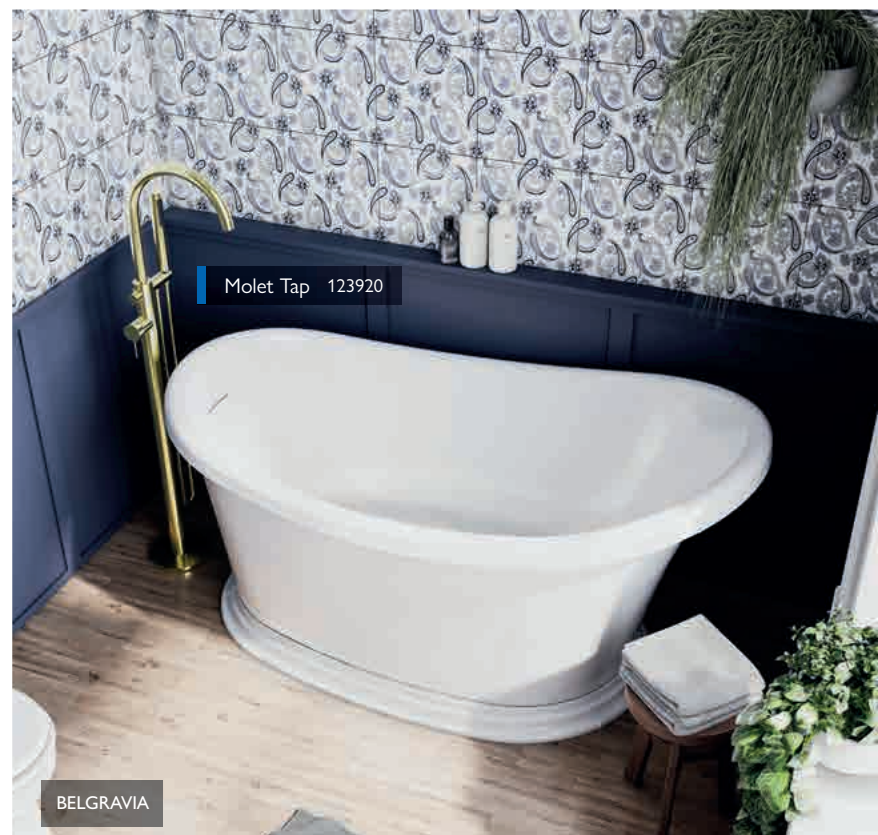

BOLTON

Molet Tap 123920

BELGRAVIA

25 YEAR
GUARANTEE

DOWNTON

- Double skin acrylic
- Includes white waste & overflow.
- Designed to complement any tap colour

1580 x 750	138188	£1803
1700 x 750	138190	£2009

138191	138192	£2059
138194	138193	£2317

MORMONT

- Chrome plated cast iron feet
- Double skin acrylic
- Includes white waste & overflow.
- Designed to complement any tap colour

1500 x 735	69320	£1584

LANNISTER

- Double skin acrylic
- Includes white waste & overflow.
- Designed to complement any tap colour

1676 x 900	69457	£2729

ARRYN

- Chrome plated cast iron feet
- Double skin acrylic
- Includes white waste & overflow.
- Designed to complement any tap colour

1730 x 750	69318	£1584

TUDOR

- Double skin acrylic
- Includes white waste & overflow.
- Designed to complement any tap colour

1720 x 790	69322	£2065

CANTERBURY

- Double skin acrylic
- Includes white waste & overflow.
- Designed to complement any tap colour

1745 x 795	21724	£2321

MEDFORD

- Chrome plated cast iron feet
- Double skin acrylic

1780 x 800	15457	£983
Chrome Waste	12618	£65

GLADSTONE

- Double skin acrylic
- Includes white waste & overflow.
- Designed to complement any tap colour

1676 x 780		
Grey Matt	82153	£2712
Black Matt	82152	£2712

HUXLEY

- Double skin acrylic
- Includes white waste & overflow.
- Designed to complement any tap colour

1676 x 780		
Grey Matt	82151	£2848
Black Matt	82150	£2848

BOLTON

- Chrome plated cast iron feet
- Double skin acrylic
- Includes white waste & overflow.
- Designed to complement any tap colour

	White		Black	
1500 x 780	69454	£1470	139814	£1676
1800 x 865	69316	£1507	139813	£1713

BELGRAVIA

- Double skin acrylic
- Includes white waste & overflow.
- Designed to complement any tap colour

1350 x 750		
White	171058	£1699
Black Matt	171059	£1899