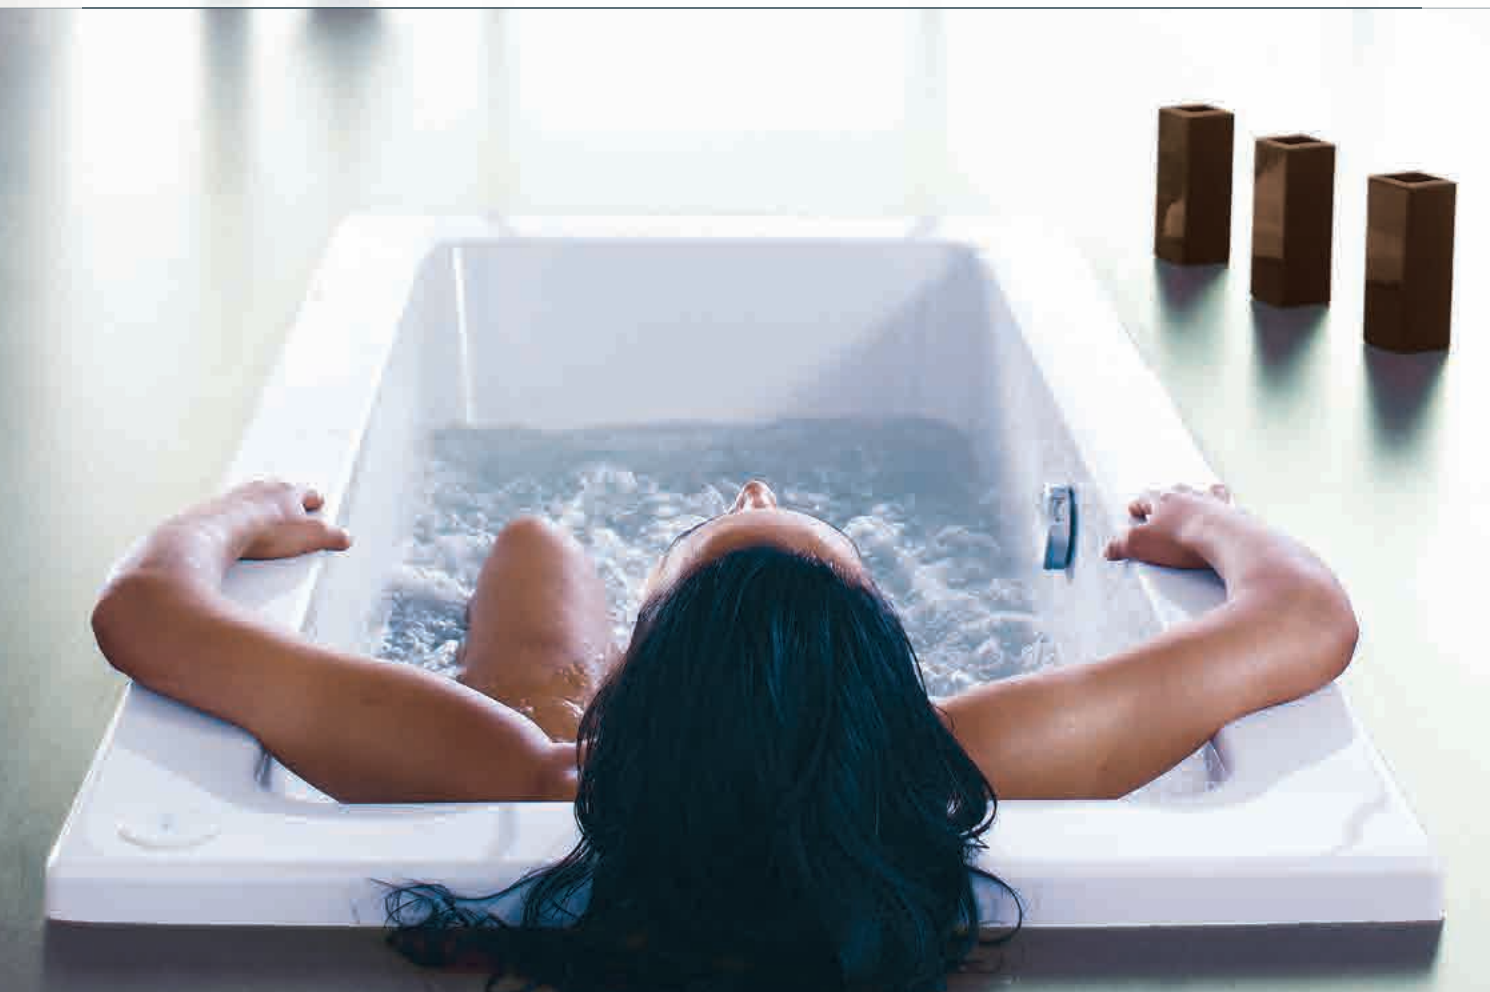

Add a Revive whirlpool system from £703, see page 155