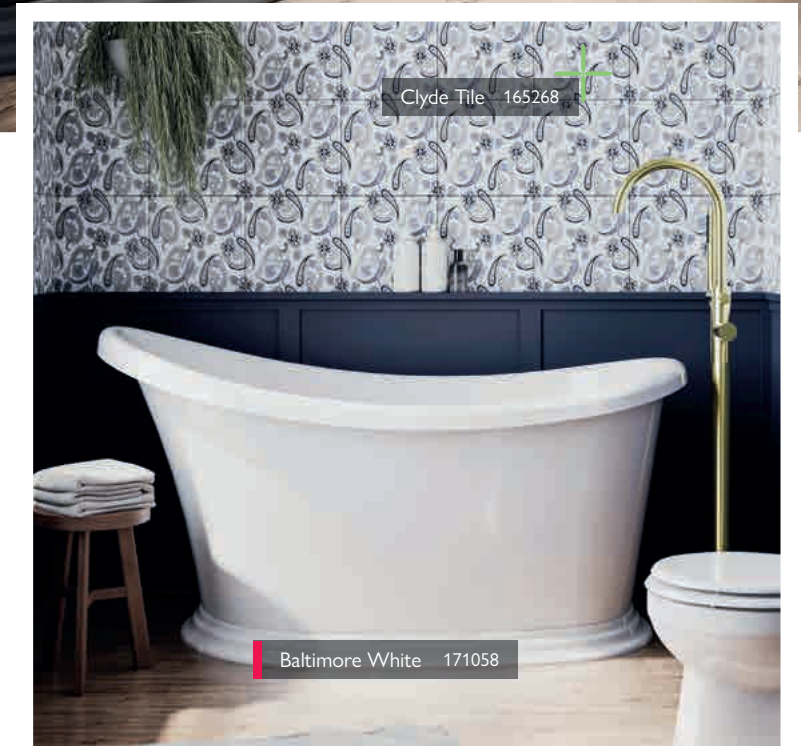

New in AW24

A compact traditional freestanding bath designed to provide a luxurious bathing experience while being space-conscious, making it an ideal choice for small bathrooms without compromising on style or comfort. This type of bath is not built into the wall or a corner but stands freely on its own, giving it a more elegant and traditional look.

Despite its smaller size, this bath is compatible with standard plumbing fixtures to ensure easy installation in most bathrooms.