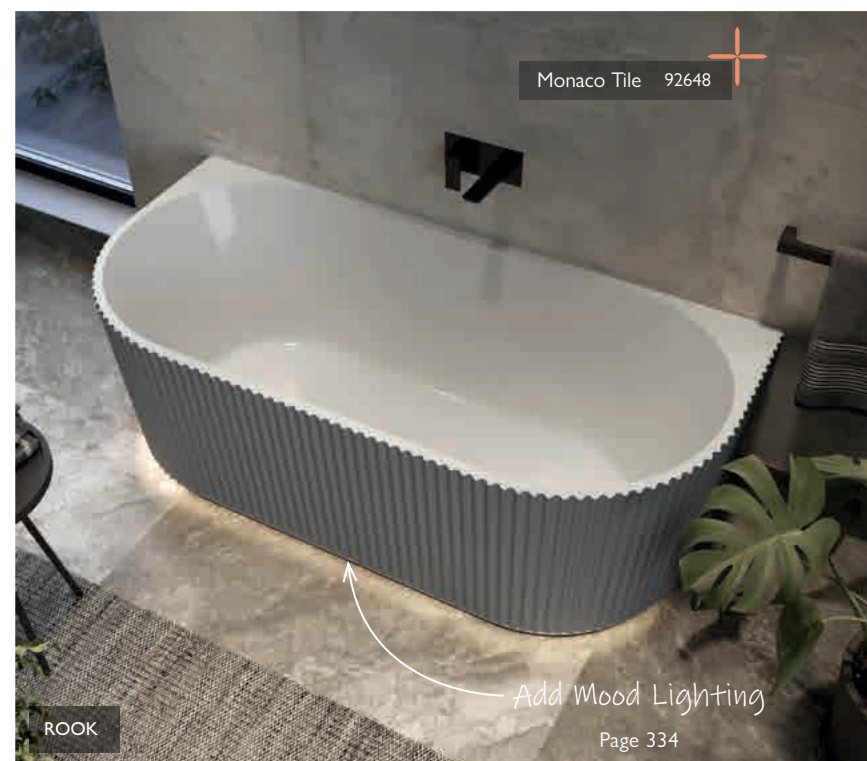

# MODERN FREESTANDING ACRYLIC BATHS

Fabulosa Tile 92640

Zane Tap 82039

WALL MOUNTED BATH FILLERS AND BATH SHOWER MIXERS  
Pages 65-108

BAGNI

Titus Tap 12765

ESSENCE

Monaco Tile 92648