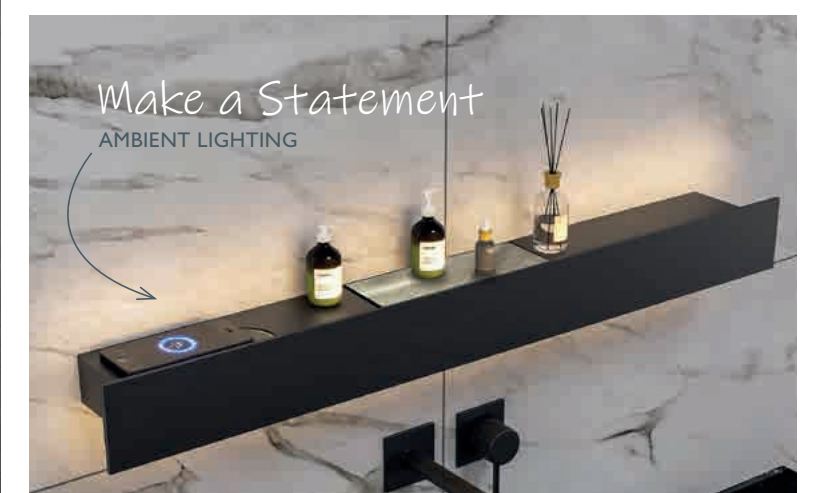

Make a Statement
AMBIENT LIGHTING

ELECTRICAL ACCESSORIES

IN WALL TOOTHBRUSH CHARGER

Compatible with all Oral B & Braun toothbrushes

DOUBLE

Chrome	Brushed Steel	Black	Gold	White
127696	127697	127698	177245 £155	127686 £116