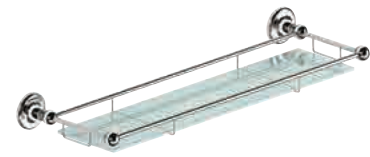

GLASS SHELF

560mm

Chrome 19093 **£202**