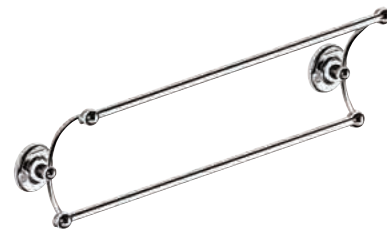

DOUBLE TOWEL RAIL