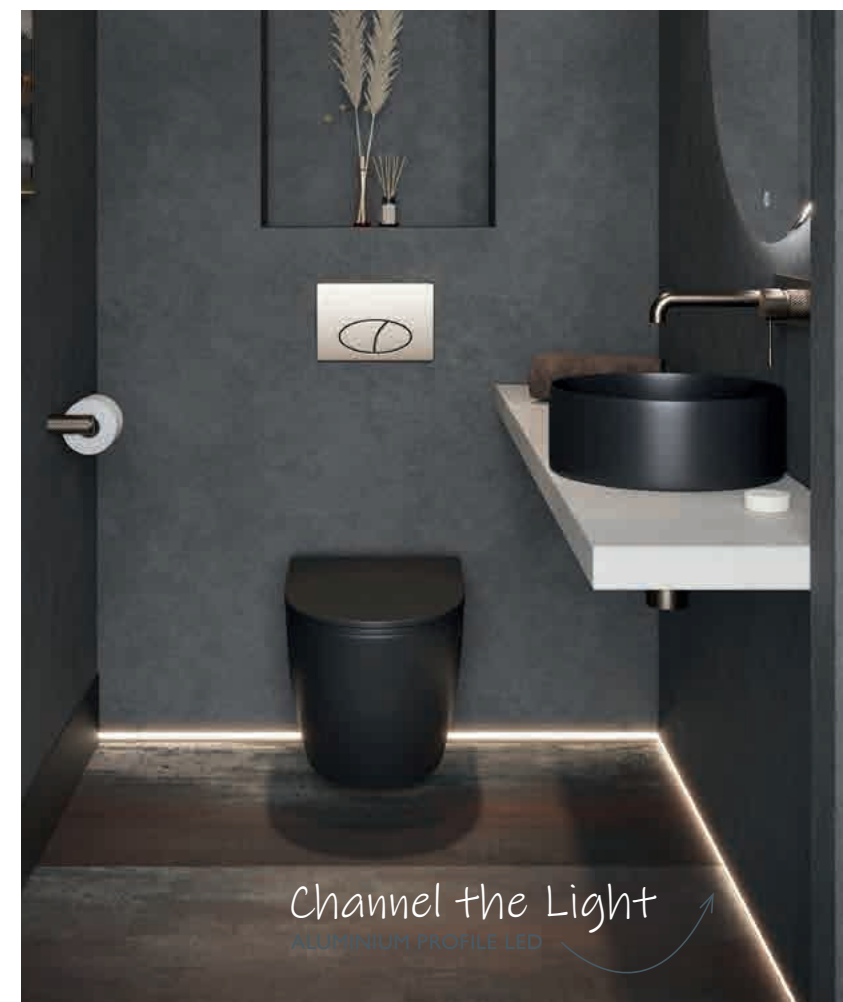

Channel the Light
ALUMINIUM PROFILE LED