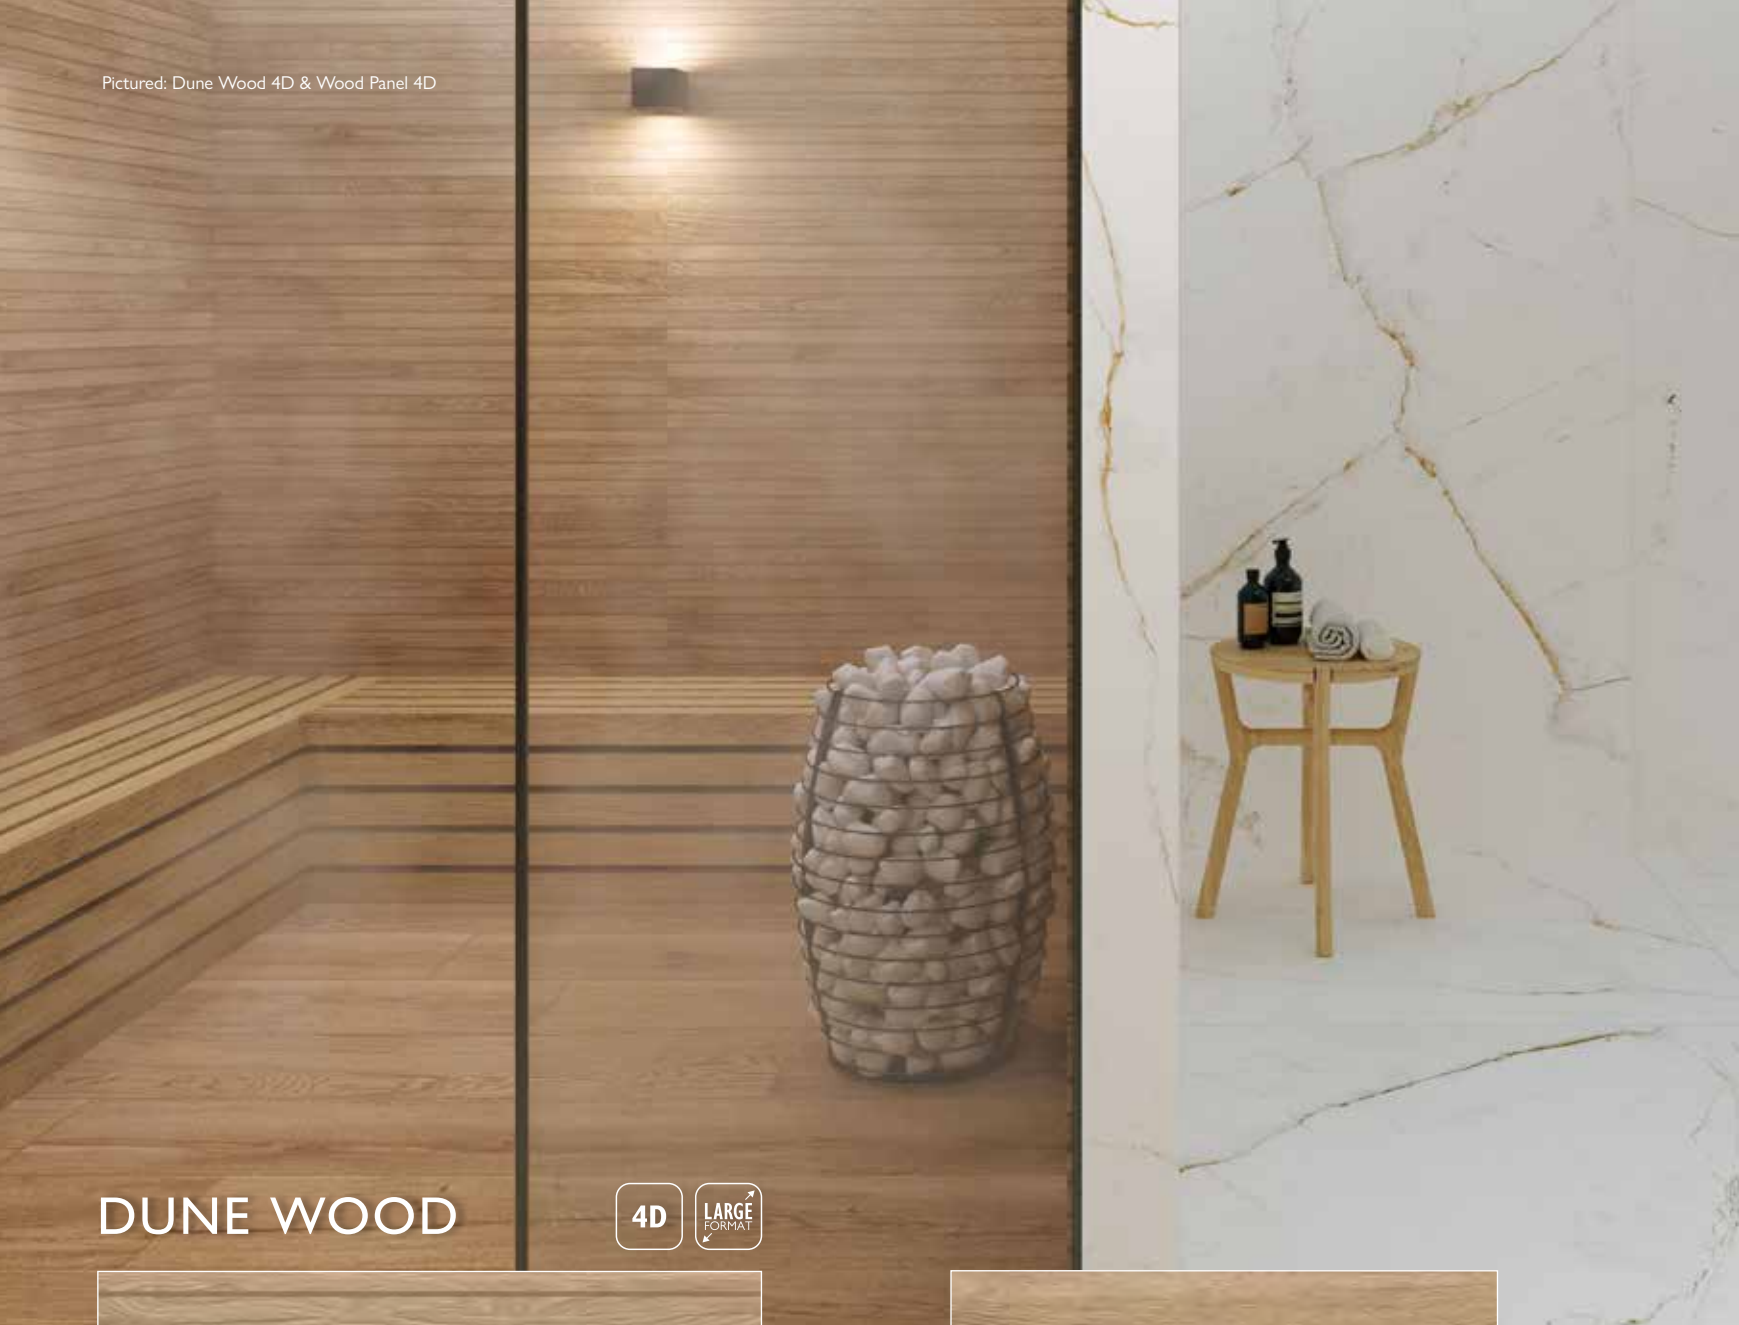

DUNE WOOD

WOOD PANEL 4D

Size (mm)	Code	Price per Tile	Price per m²
1000 x 330	138168	£24.42	£74.00

WOOD 4D

Size (mm)	Code	Price per Tile	Price per m²
1510 x 240	138166	£28.99	£80.00

MATCHING MARBLE TILE

Page 8

Size (mm)	Suitable For	Finish	Material	Tile Thickness	Quantity per m²	Slip Rating	Rectified
1510 x 240	Wall/Floor	Matt	Porcelain	10mm	2.76	R10	•
1000 x 330	Wall	Matt	Ceramic	10.5mm	3.03	-	•

UBANK

NATURAL

Size (mm)	Code	Price per Tile	Price per m²
1200 x 200	110380	£14.88	£62.00

INDIGO

Size (mm)	Code	Price per Tile	Price per m²
1200 x 200	110381	£14.88	£62.00

Size (mm)	Suitable For	Finish	Material	Tile Thickness	Quantity per m²	Slip Rating	Rectified
1200 x 200	Wall/Floor	Matt	Porcelain	11mm	4.17	R11	•

LAUREL

MIX

Size (mm)	Code	Price per Tile	Price per m²
600 x 150	138684	£3.78	£42.00

Size (mm)	Suitable For	Finish	Material	Tile Thickness	Quantity per m²	Slip Rating	Rectified
600 x 150	Wall/Floor	Matt	Porcelain	8mm	11.11	R10	-

KOHLER

MULTICOLOUR

Size (mm)	Code	Price per Tile	Price per m²
1200 x 200	110382	£15.60	£65.00

Size (mm)	Suitable For	Finish	Material	Tile Thickness	Quantity per m²	Slip Rating	Rectified
1200 x 200	Wall/Floor	Matt	Porcelain	11mm	4.17	R11	•