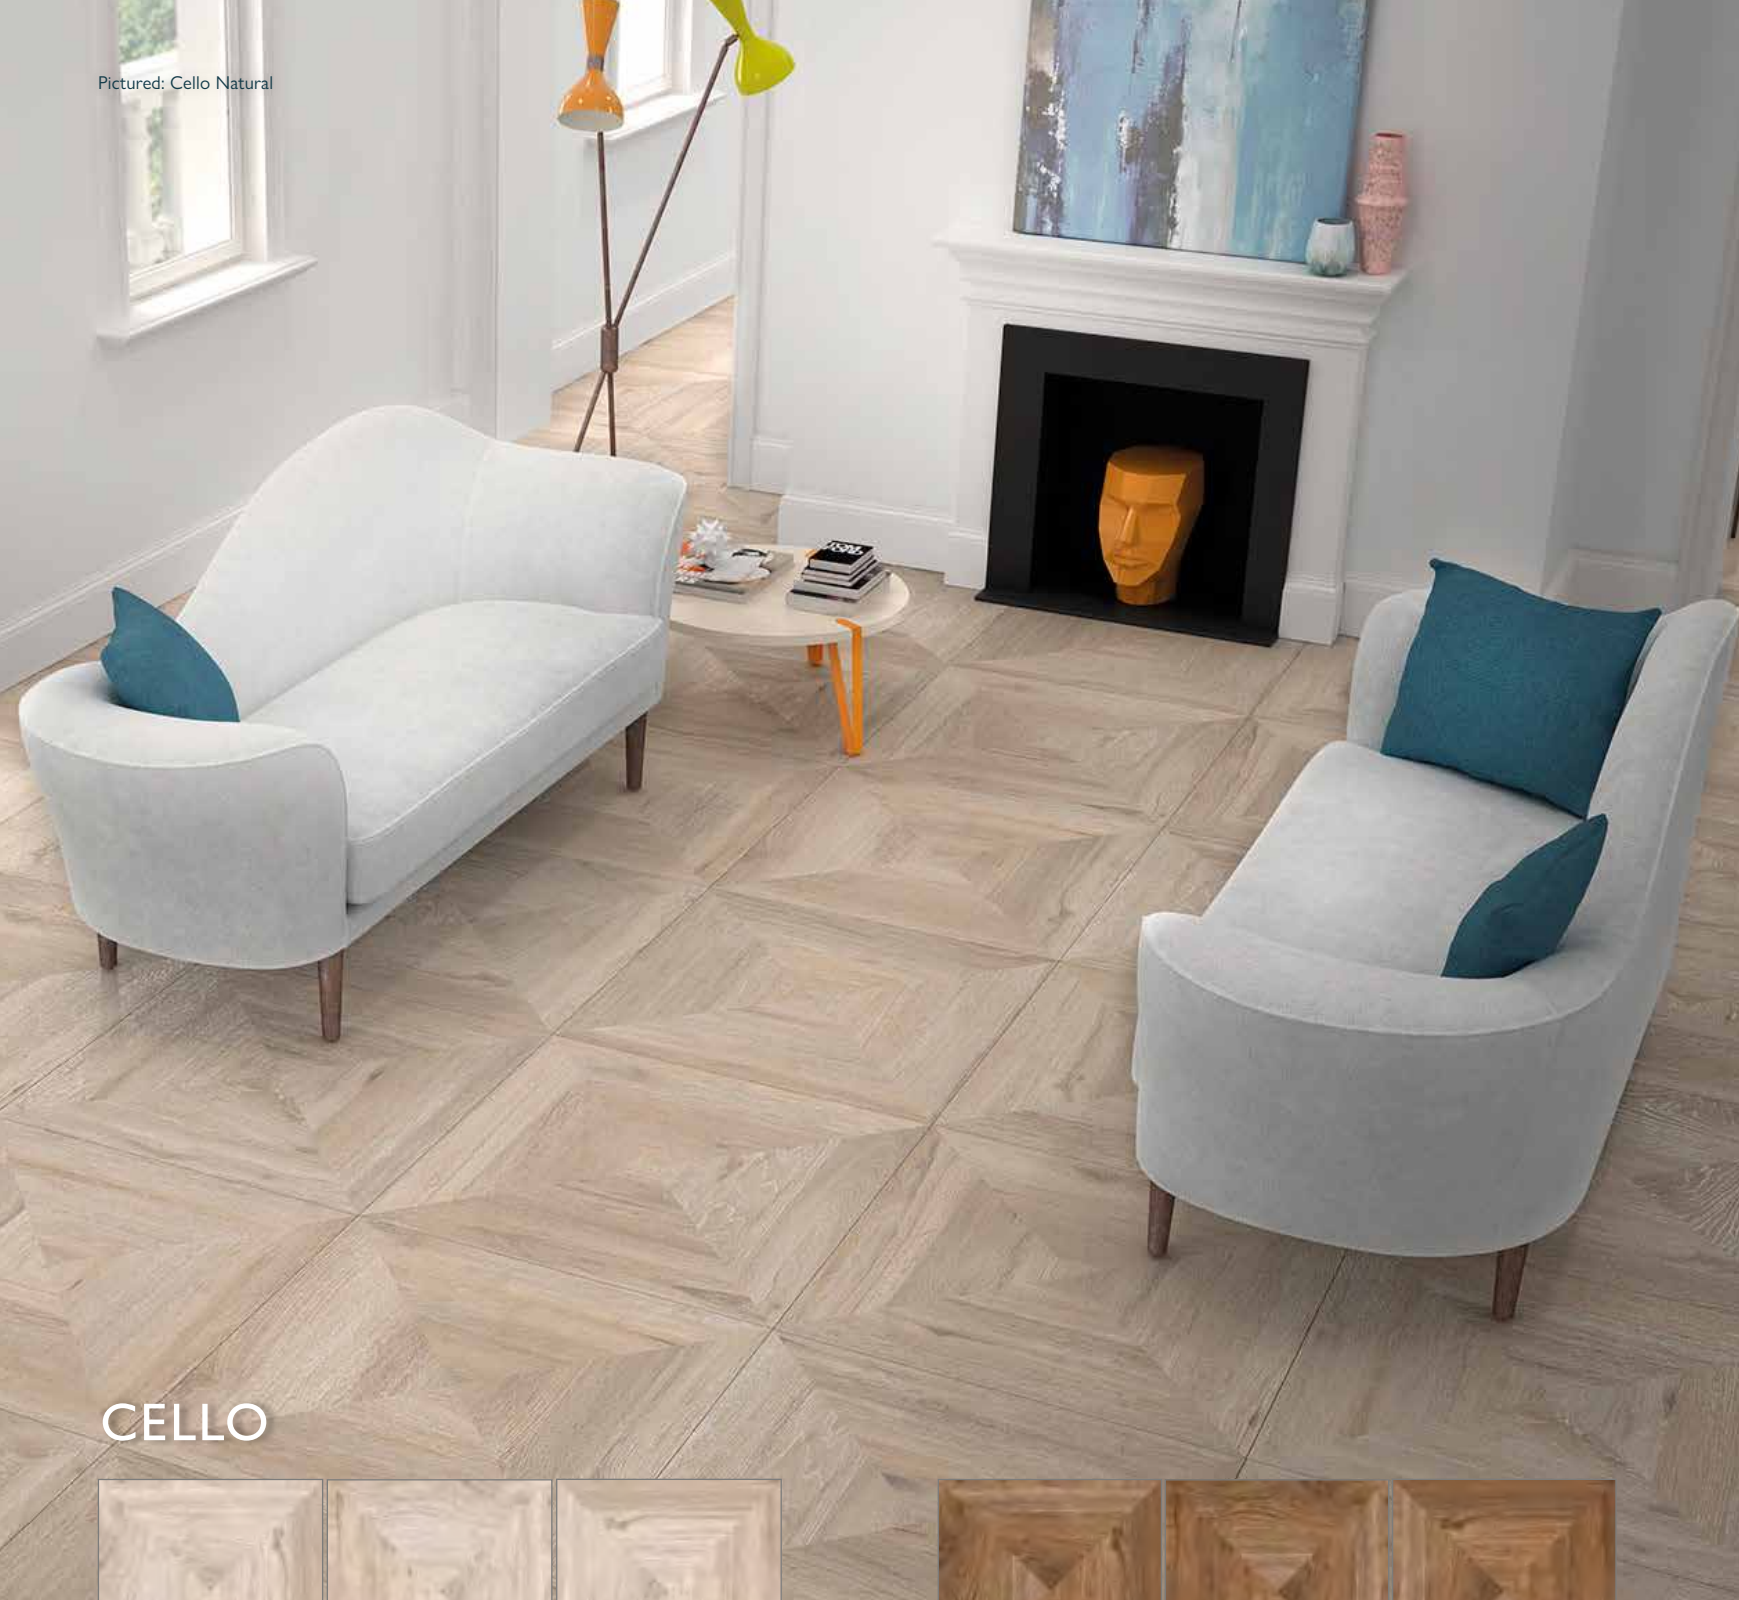

Pictured: Cello Natural

CELLO