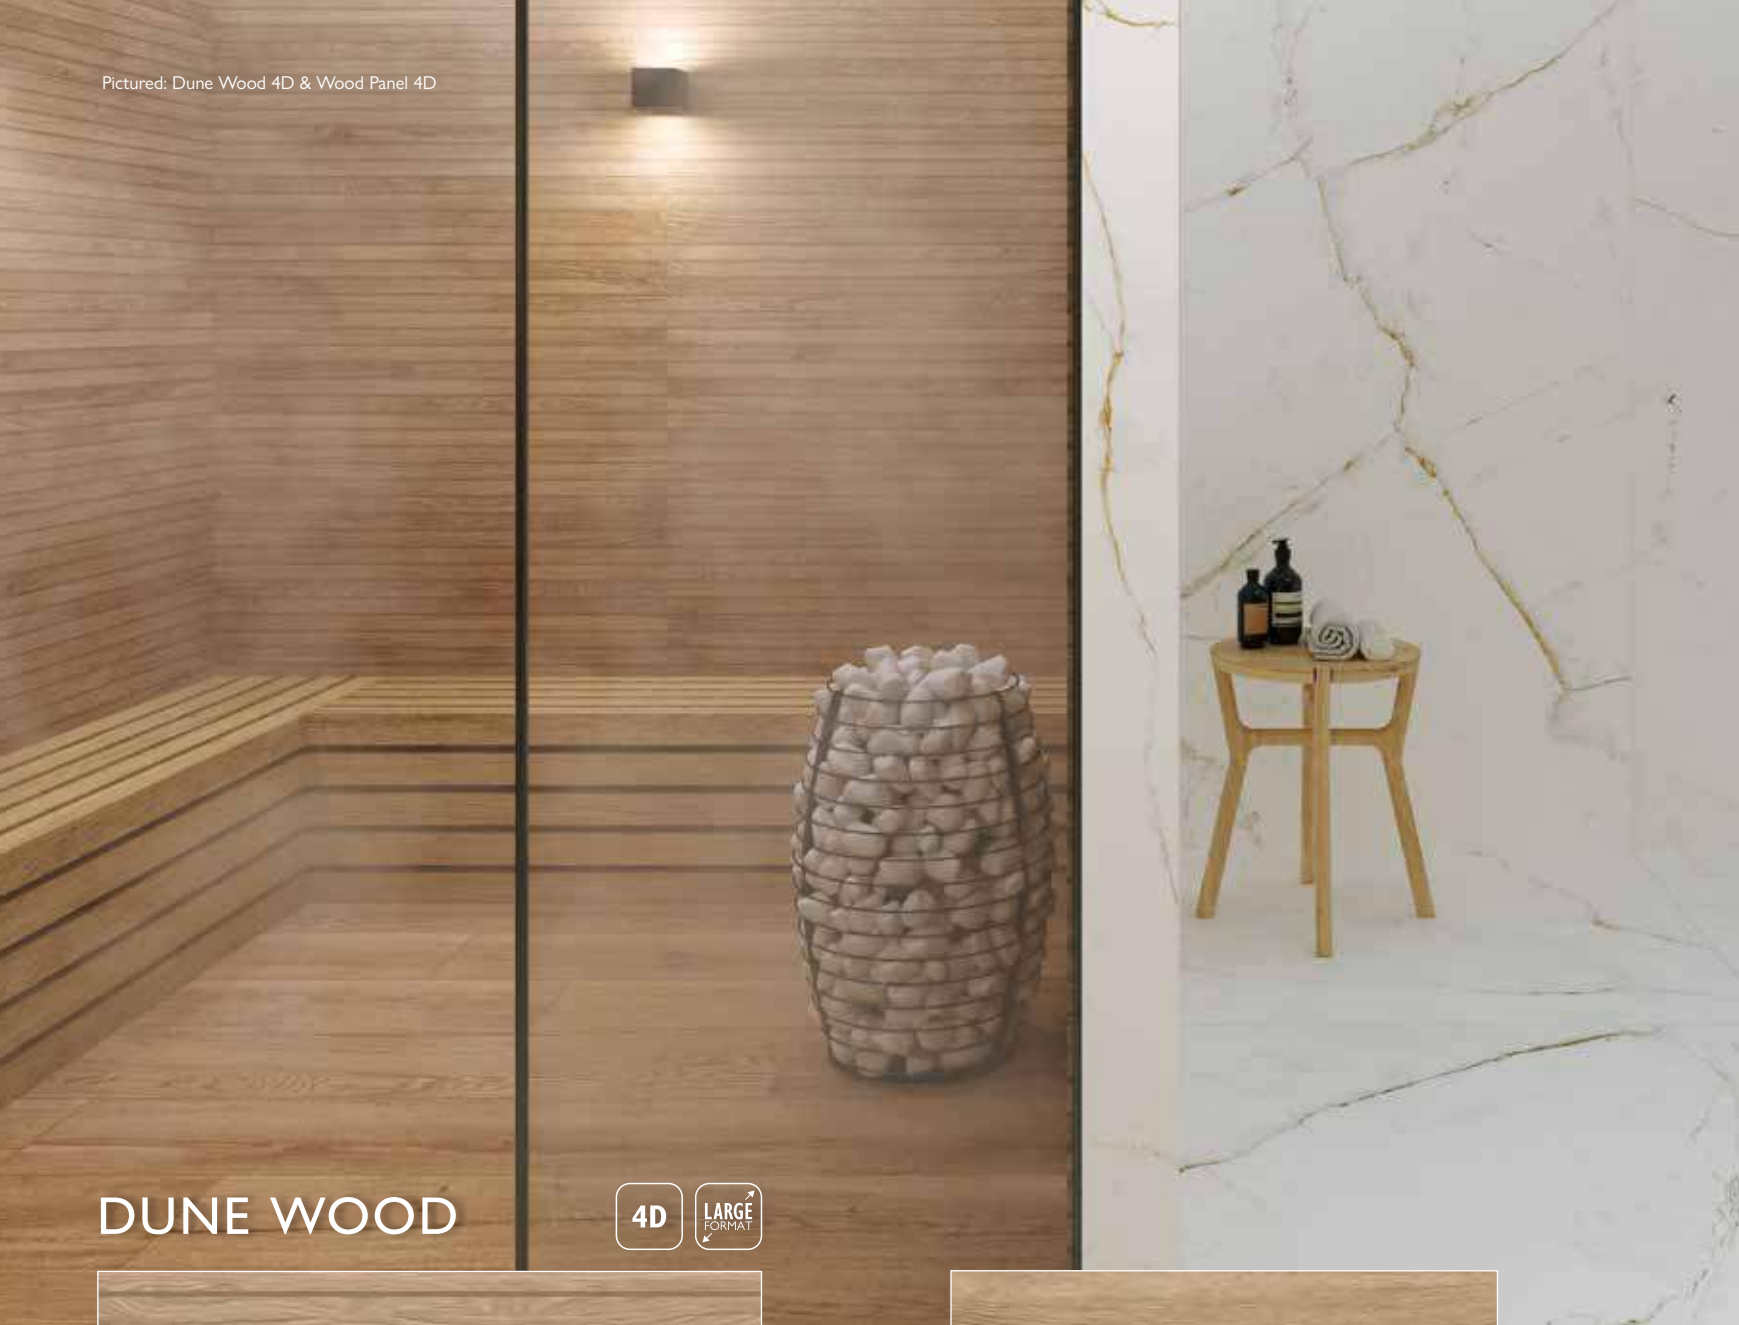

DUNE WOOD

4D LARGE FORMAT