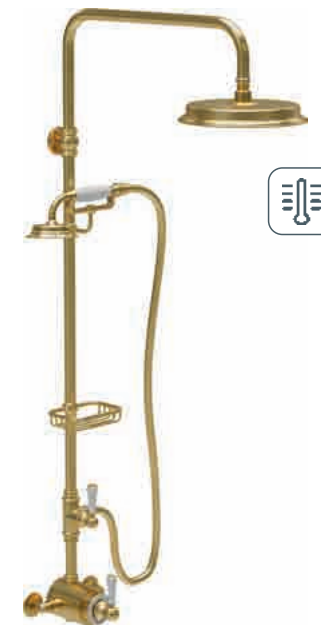

Brushed Nickel
177240 **£681**

THERMOSTATIC BATH SHOWER MIXER

0.5 bar min.
– Includes handset & hose

Brushed Gold
176175 **£675**

BATH SHOWER MIXER

0.5 bar min.
– Includes handset & hose

Brushed Gold
176181 **£456**

DUAL THERMOSTATIC SHOWER PACK

Thermostatic Valve, 1 Bar Min.
– Solid Brass Valve & Body
– Brass Shower Head & Handset

Brushed Gold
176173 **£855**

CONCEALED VALVE PACKAGE

Thermostatic valve, 0.5 bar min.
– Brass Handset & Valve