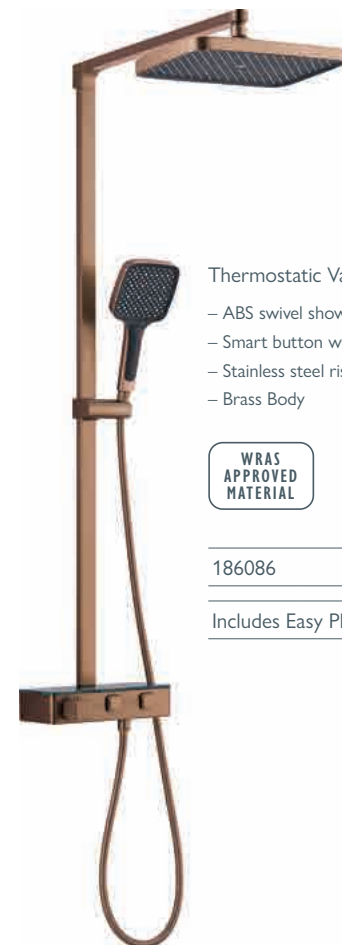

BASIN MONO

0.1 bar min.

186071 **£239**

TALL BASIN MONO

0.1 bar min.

186075 **£305**

FLOOR STANDING BATH SHOWER MIXER

0.1 bar min.

186079 **£1132**

THERMOSTATIC SHOWER PACK

Thermostatic Valve, 0.1 Bar Min.
 – ABS swivel shower head & handset
 – Smart button with flow control
 – Stainless steel riser rail & hose
 – Brass Body

186086 **£1050**