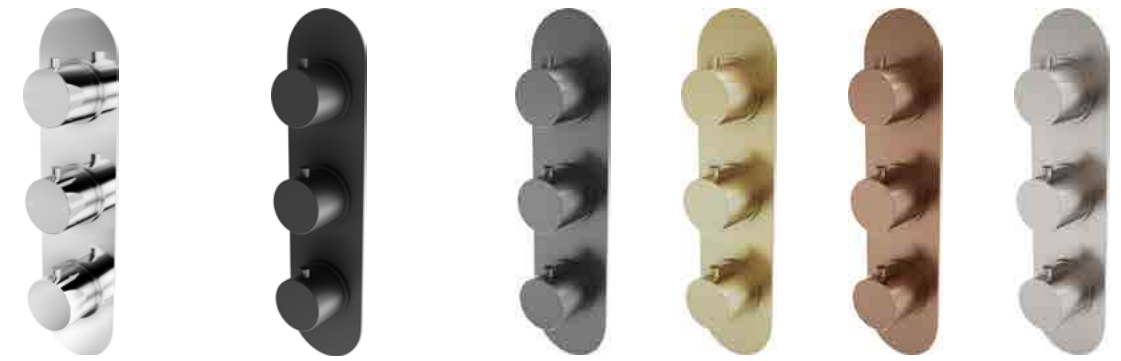

	Chrome
Single Outlet	12905 £411

WINSTON

SEE THE FULL RANGE Pages 78-81

Thermostatic valve,
0.5 bar min.
Minimum Wall Cavity 75mm

	Brushed Gold	Brushed Nickel
Single Outlet	176189 £502	176188 £624
Dual Outlet	176191 £550	176190 £714

	Brushed Gold	Brushed Nickel
Dual Outlet	176185 £624	176184 £624
Triple Outlet	176187 £714	176186 £714

EZRA

Thermostatic valve, 0.5 bar min.
Minimum Wall Cavity 75mm

– Round controls

	Chrome	Black	Gunmetal	Brushed Gold	Brushed Bronze	Brushed Nickel
Dual Outlet	176076 £459	176077 £567	176079	176078	176081	176080 £624
Triple Outlet	176082 £549	176083 £657	176085	176084	176087	176086 £714