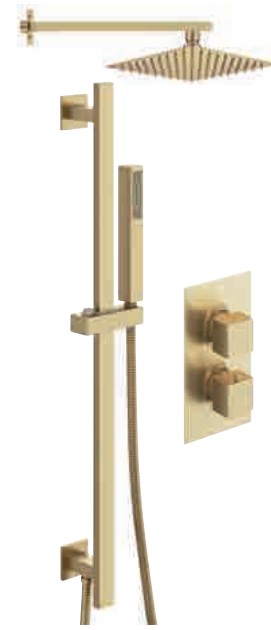

SINGLE OUTLET With Showerhead & Arm

Brushed Gold

155735 **£696**

SINGLE OUTLET With Slide Rail Kit

Brushed Gold

155728 **£746**

DOUBLE OUTLET With Slide Rail Kit, Showerhead & Arm

Brushed Gold