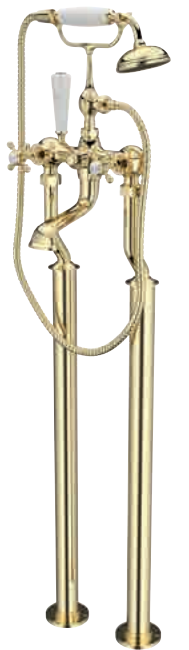

English Gold
155719 £913

BIDET MONO

0.2 bar min.
- Includes pop up waste

English Gold
139028 £253

BATH TAPS

0.2 bar min.

English Gold
139025 £221

BATH FILLER