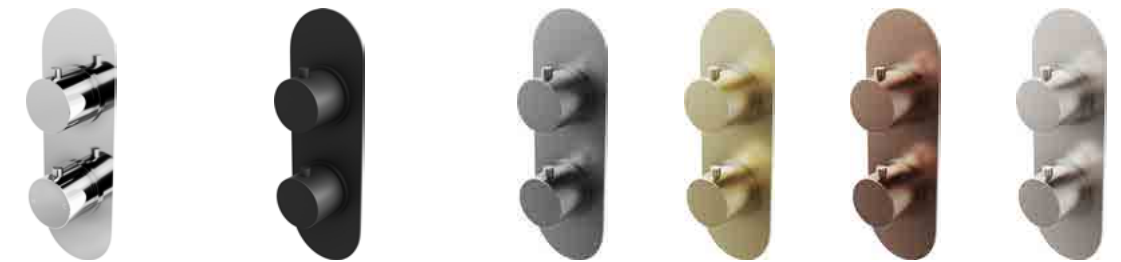

With Grand Rigid Riser & Soap Basket

Thermostatic Valve, 0.3 Bar Min.

- Solid Brass Valve & Body
- Brass Shower Head

DESIGNER TELESCOPIC SHOWER PACKS

All these shower packs offer easy telescopic height adjustment, the shower heads are attached by a ball joint, so it's easy to point them in the desired direction

	Brushed Gold	Brushed Nickel
Dual Outlet	176185 £624	176184 £624
Triple Outlet	176187 £714	176186 £714

EZRA

Thermostatic valve, 0.5 bar min.
Minimum Wall Cavity 75mm

– Round controls

	Chrome	Black	Gunmetal	Brushed Gold	Brushed Bronze	Brushed Nickel
Dual Outlet	176076 £459	176077 £567	176079	176078	176081	176080 £624
Triple Outlet	176082 £549	176083 £657	176085	176084	176087	176086 £714