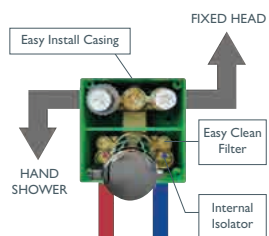

CONCEALED VALVE PACKAGES

Thermostatic Valve, 1 Bar Min.

- Easy Install Casing
- Easy Clean Filters
- Pre-installed Internal Isolators
- Preset Temperature
- Solid Virgin Brass Construction
- ABS handset and fixed head