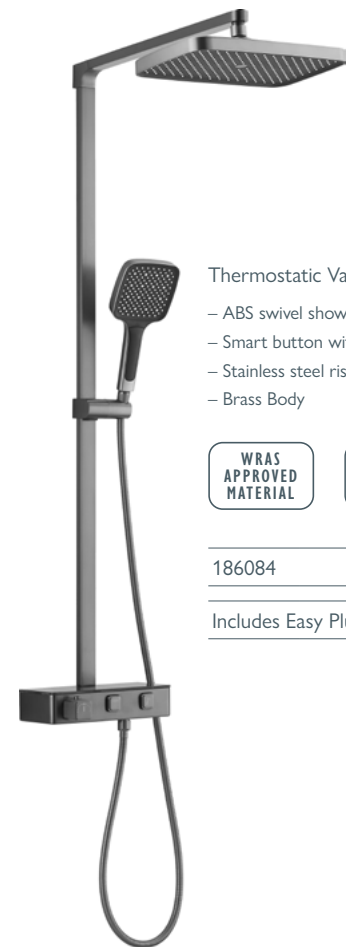

FLOOR STANDING BATH SHOWER MIXER

0.1 bar min.

186081 £1132

New AN24

3 YEAR GUARANTEE

THERMOSTATIC SHOWER PACK

Thermostatic Valve, 0.1 Bar Min.
 – ABS swivel shower head & handset
 – Smart button with flow control
 – Stainless steel riser rail & hose
 – Brass Body

186084 £1050

Includes Easy Plumb Kit

CONCEALED VALVE PACKAGES

Thermostatic valve, 0.1 bar min. Minimum Wall Cavity 62mm

– ABS swivel shower head & handset, stainless steel riser rail & hose, works with low pressure