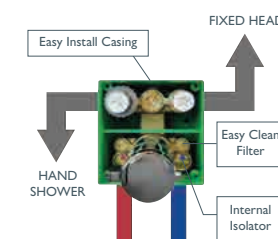

CONCEALED VALVE PACKAGES

Thermostatic Valve, 1 Bar Min.

- Easy Install Casing
- Easy Clean Filters
- Pre-installed Internal Isolators
- Preset Temperature
- Solid Virgin Brass Construction
- ABS handset and fixed head