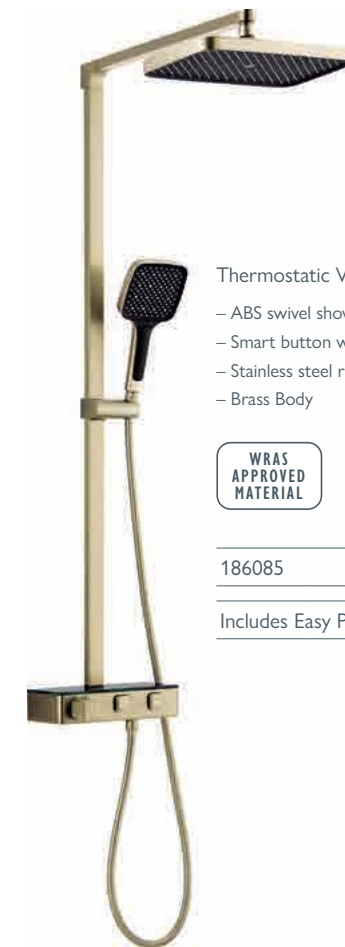

186084 £1050

Includes Easy Plumb Kit

CONCEALED VALVE PACKAGES

Thermostatic valve, 0.1 bar min. Minimum Wall Cavity 62mm

– ABS swivel shower head & handset, stainless steel riser rail & hose, works with low pressure

DOUBLE OUTLET With Slide Rail Kit, Showerhead & Arm

186817 £1087

DOUBLE OUTLET With Slide Rail Kit & Bath Filler

186818 £952

TRIPLE OUTLET With Slide Rail Kit, Bath Filler, Showerhead & Arm

186819 £1264

THERMOSTATIC SHOWER PACK

Thermostatic Valve, 0.1 Bar Min.
 – ABS swivel shower head & handset
 – Smart button with flow control
 – Stainless steel riser rail & hose
 – Brass Body

186085 £1050

Includes Easy Plumb Kit

CONCEALED VALVE PACKAGES