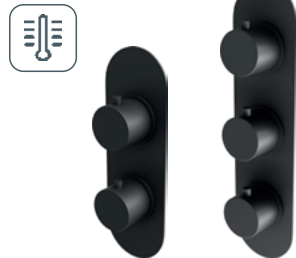

Thermostatic Valve, 0.5 Bar Min.
– Easy to Adjust Height
– Swivel Shower Head
– ABS Shower Head

Matt Black
176125 **£550**

CONCEALED VALVES

Thermostatic valve, 0.5 bar min.
Minimum Wall Cavity 75mm
– Round controls