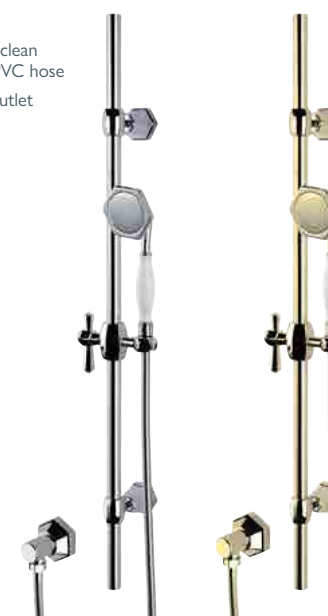

Chrome	139108	£253
English Gold	139109	£325