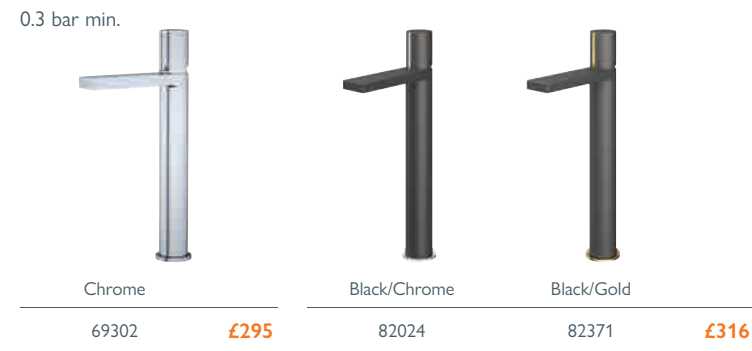

TALL BASIN MONO