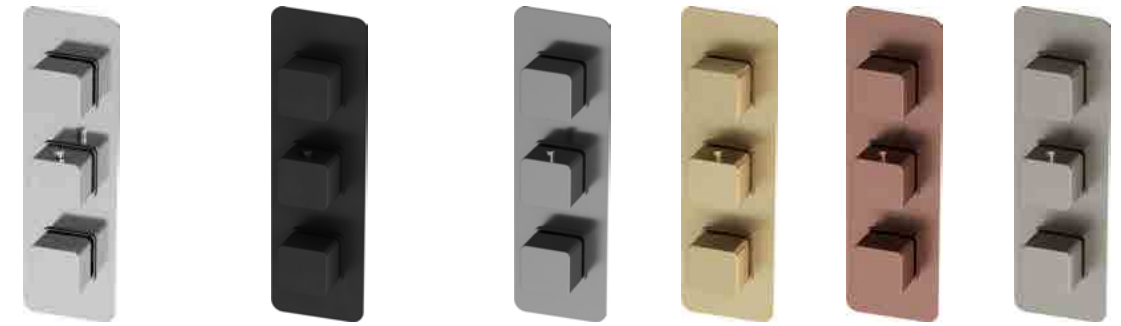

LUCCA

Thermostatic valve, 0.5 bar min.
Minimum Wall Cavity 75mm

– Square controls

	Chrome	Black	Gunmetal	Brushed Gold	Brushed Bronze	Brushed Nickel
Dual Outlet	176100 £459	176101 £567	176103	176102	176105	176104 £624
Triple Outlet	176106 £549	176107 £657	176109	176108	176111	176110 £714