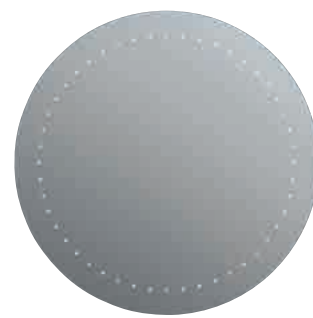

CIRQUE BATTERY LED MIRROR

– Rocker switch

IP44
CE APPROVED

W 600 x H 600 x D 30	138661	£256