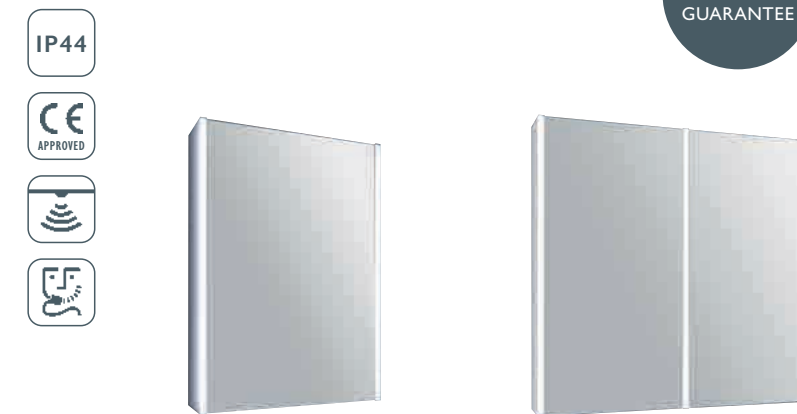

NOLITO ALUMINIUM LED MIRRORED WALL CABINETS

Infrared Sensor*: Bottom
 Shaver Socket: Top Right Inside
 – Demister pad

2 YEAR
 GUARANTEE

W 500 x H 700 x D 135	34380	£800	W 700 x H 700 x D 135	34381	£947
-----------------------	-------	------	-----------------------	-------	------

LILY ALUMINIUM LED MIRRORED WALL CABINETS

Infrared Sensor*: Bottom
 Shaver Socket: Top Right Inside

2 YEAR
 GUARANTEE

W 550 x H 700 x D 130	17995	£790	W 600 x H 700 x D 130	32902	£985
			W 800 x H 700 x D 130	32903	£1022