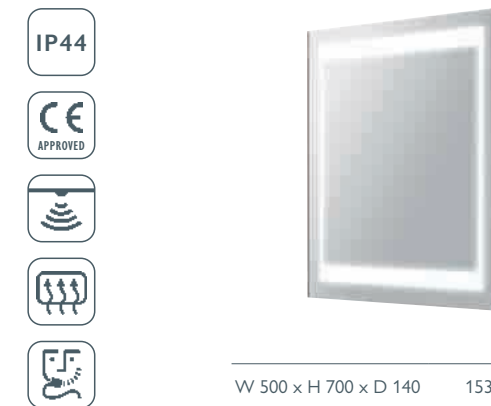

W 500 x H 700 x D 140   15330   **£813**