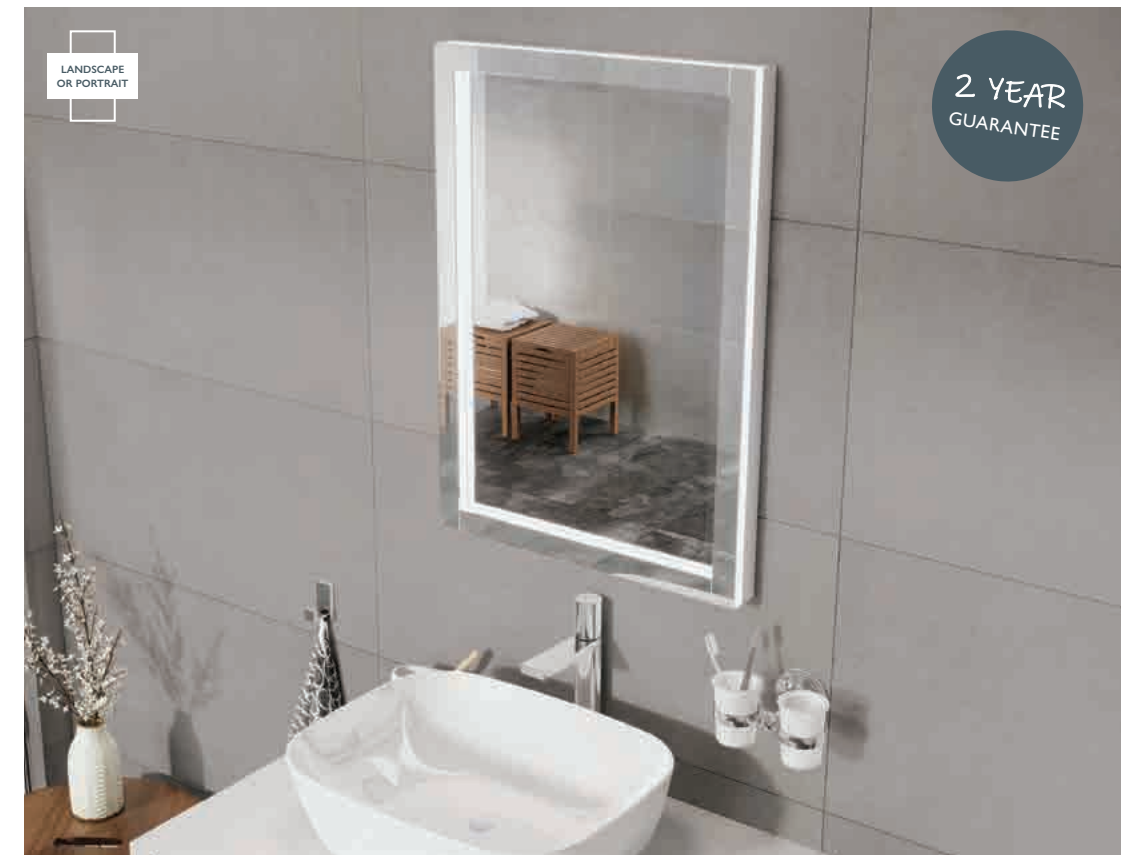

ZONE LED MIRROR

Infrared Sensor*: Right Side

W 600 x H 600	69368	£404
W 800 x H 800	69369	£445

2 YEAR
GUARANTEE

HONEY LED MIRROR

Infrared Sensor*: Bottom With Mirror As Shown
 – Can be hung landscape or portrait
 – Demister pad

W 800 x H 550	69335	£515
---------------	-------	-------------

2 YEAR
GUARANTEE

LANDSCAPE
OR PORTRAIT

OREGON LED MIRROR

– Infrared sensor*
 – Can be hung landscape or portrait
 – Demister pad

W 700 x H 500	82164	£533
W 800 x H 600	82165	£580
W 1250 x H 600	82166	£704