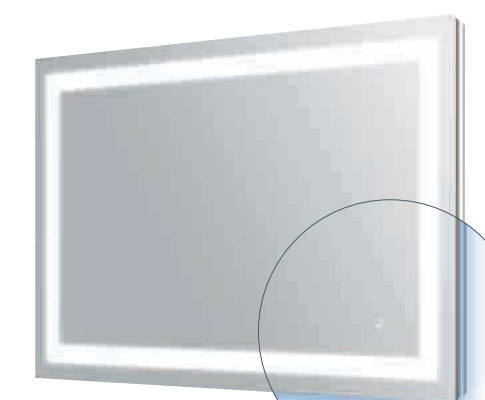

2 YEAR GUARANTEE

FELIX LED BACKLIT MIRROR With White & Blue Light

– Touch switch
– Can be hung landscape or portrait

LANDSCAPE OR PORTRAIT

2 Colour Options

W 800 x H 600 x D 50	69373	£475
W 1100 x H 700 x D 50	69374	£543