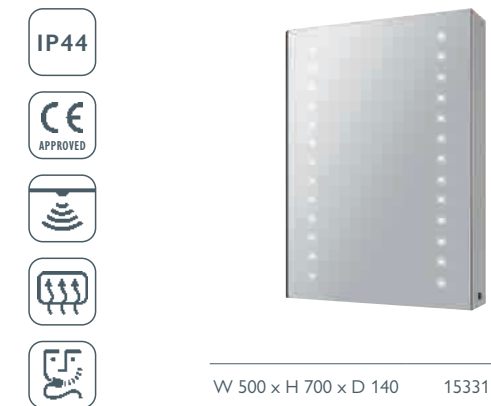

- Demister pad

W 500 x H 700 x D 140 15330 **£813**

ANGEL ALUMINIUM LED MİRRORED WALL CABINET

Infrared Sensor*: Right Side

Shaver Socket: Top Right Inside

- Demister pad

W 500 x H 700 x D 140 15331 **£813**