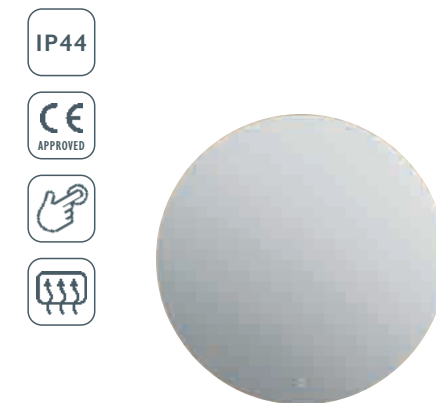

W 600 x H 600 x D 30	138952	£344
W 700 x H 700 x D 30	138953	£381
W 800 x H 800 x D 30	139224	£421

Molet Tap 123904

	Low Energy LED	Infrared Sensor	Touch Switch	Demister Pad	Shaver Socket	Wireless Phone Charger	Toothbrush Charger	Bluetooth Speakers	Backlit
TUSKEN PEBBLE	•	-	•	•	-	-	-	-	•
MIST	•	-	•	•	-	-	-	-	•