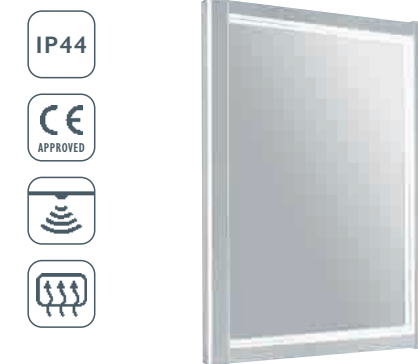

W 800 x H 550	69335	£515
---------------	-------	-------------

2 YEAR
GUARANTEE

LANDSCAPE
OR PORTRAIT

OREGON LED MIRROR

– Infrared sensor*
 – Can be hung landscape or portrait
 – Demister pad

W 700 x H 500	82164	£533
W 800 x H 600	82165	£580
W 1250 x H 600	82166	£704