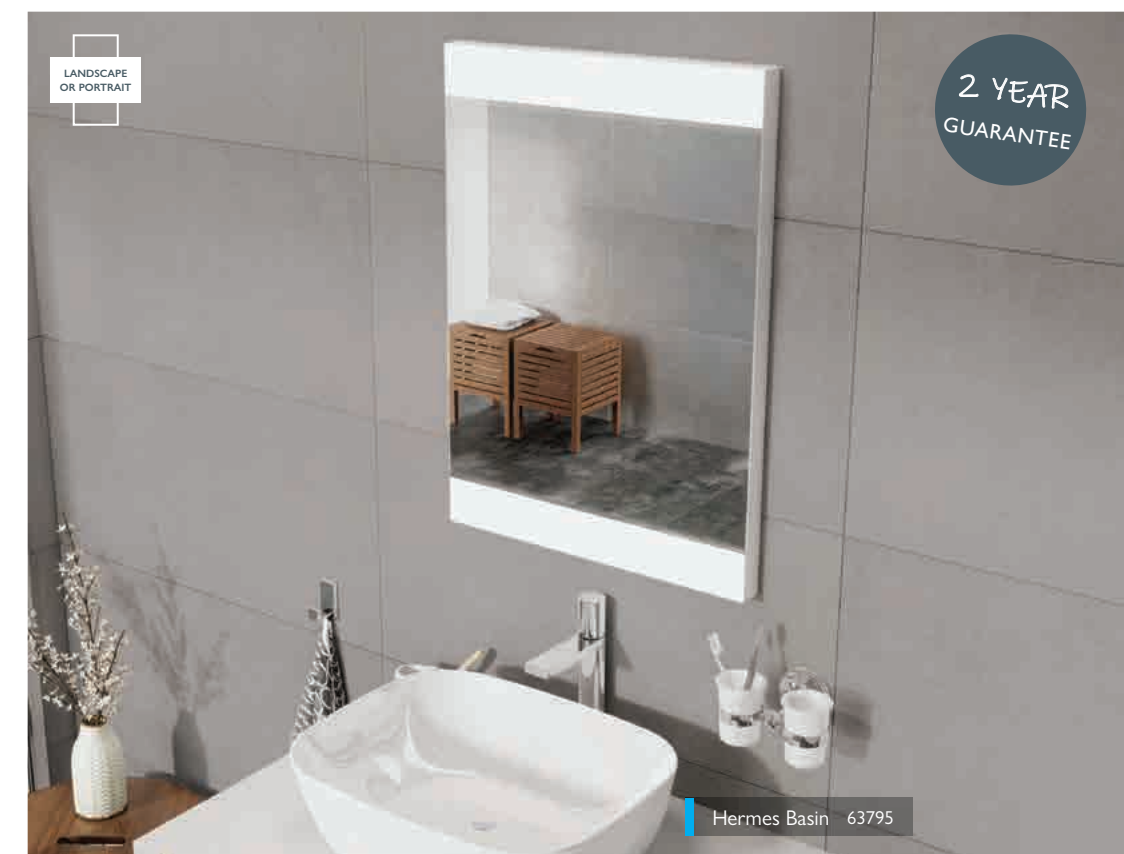

VIRGINIA LED MIRROR

- Infrared sensor*
- Can be hung landscape or portrait
- Demister pad

IP44

CE APPROVED

W 700 x H 500	82168	£389
W 800 x H 600	82169	£461
W 1250 x H 600*	82170	£669

	Low Energy LED	Infrared Sensor	Touch Switch	Demister Pad	Shaver Socket	Wireless Phone Charger	Toothbrush Charger	Bluetooth Speakers	Backlit
ASTLEY	•	•	-	•	-	-	-	-	•
NOVA	•	•	-	•	-	-	-	-	-