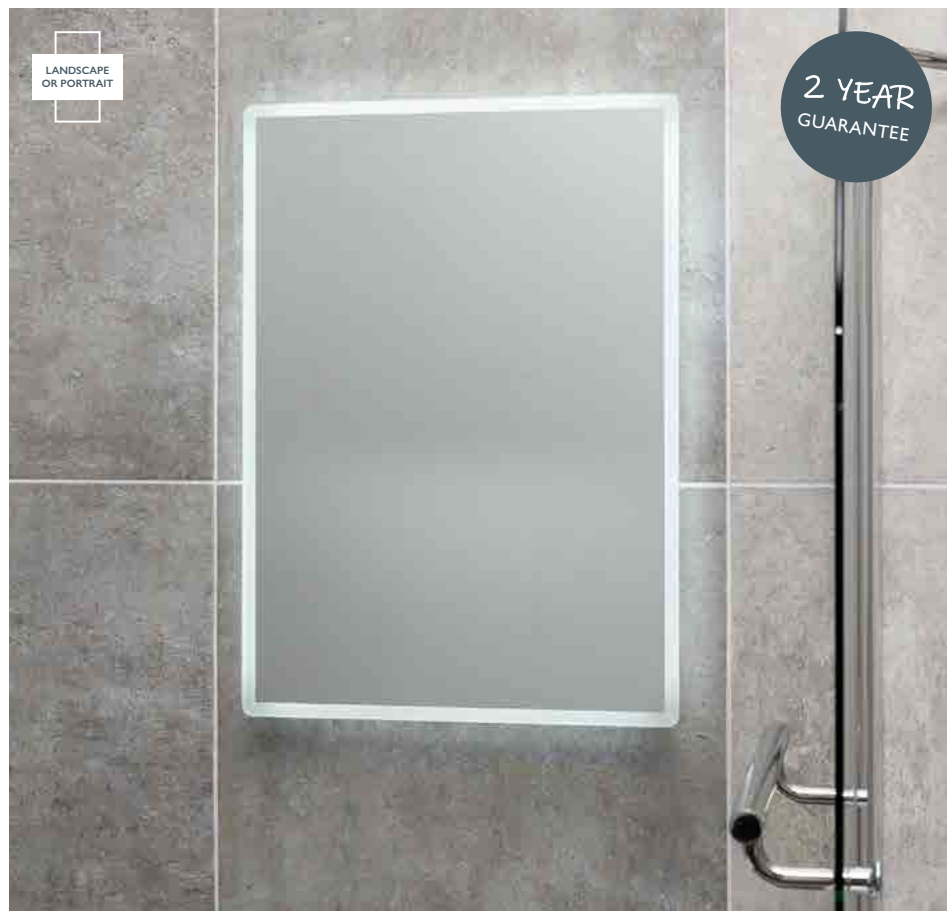

W 800 x H 600 x D 65 16394 **£388**

LANDSCAPE OR PORTRAIT

2 YEAR GUARANTEE

LED HOLLYWOOD MIRRORS

SANDOR LED MIRROR

Dimmer Switch: Bottom
 – Demister pad

W 800 x H 650 x D 55 34378 **£555**

W 1200 x H 650 x D 55 34379 **£641**

2 YEAR GUARANTEE

JUBILEE LED MIRROR With Bluetooth Speakers

Infrared Sensor*: Bottom With Mirror As Shown
 Shaver Socket: Bottom With Mirror As Shown
 – Can be hung landscape or portrait
 – Demister pad

W 400 x H 800 167160 **£549**

W 500 x H 700 24838 **£560**

W 600 x H 800 24840 **£579**

W 1000 x H 500 113088 **£638**

W 1200 x H 500 113089 **£694**

LANDSCAPE OR PORTRAIT

2 YEAR GUARANTEE

SANDOR LED MAKE UP MIRROR