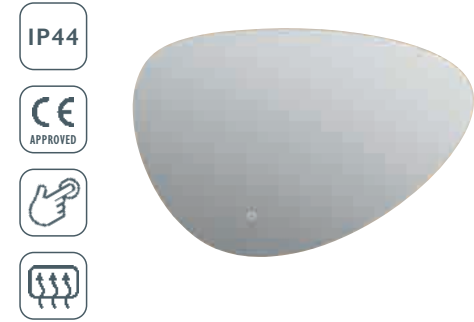

TUSKEN PEBBLE LED BACKLIT MIRROR With Dual Light Mode

- Can be hung landscape or portrait
- Touch switch
- Cool white 6400k, warm white 2800k
- Demister pad

W 800 x H 550 x D 30	138949	£390
W 1000 x H 687 x D 30	138950	£445
W 1200 x H 687 x D 30	138951	£480