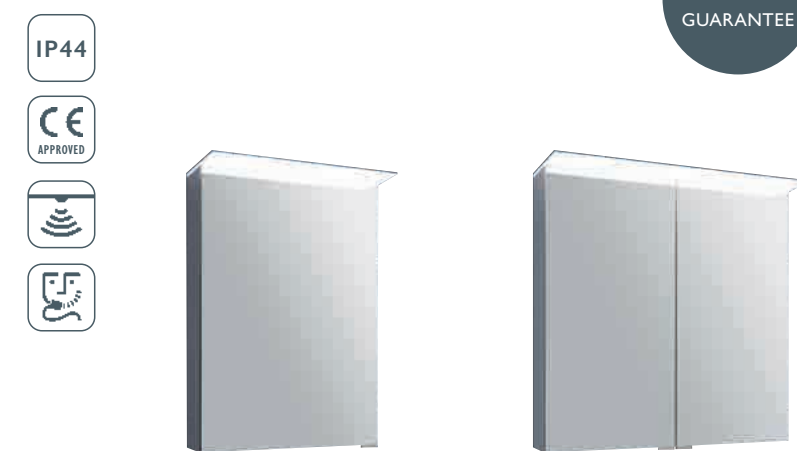

LILY ALUMINIUM LED MIRRORED WALL CABINETS

Infrared Sensor*: Bottom
 Shaver Socket: Top Right Inside

2 YEAR
 GUARANTEE

W 550 x H 700 x D 130	17995	£790	W 600 x H 700 x D 130	32902	£985
			W 800 x H 700 x D 130	32903	£1022

NAHARIS ALUMINIUM LED MIRRORED WALL CABINETS With Bluetooth Speakers

Infrared Sensor*: Bottom
 Shaver Socket: Top Right Inside
 – Demister pad

2 YEAR
 GUARANTEE

W 500 x H 700 x D 135	34382	£915	W 700 x H 700 x D 135	34383	£1014
-----------------------	-------	------	-----------------------	-------	-------

ROSE ALUMINIUM LED MIRRORED WALL CABINETS

Infrared Sensor*: Bottom
 Shaver Socket: Top Right Inside

2 YEAR
 GUARANTEE

W 500 x H 715 x D 130/205	17996	£790	W 600 x H 715 x D 130/205	17997	£880
---------------------------	-------	------	---------------------------	-------	------