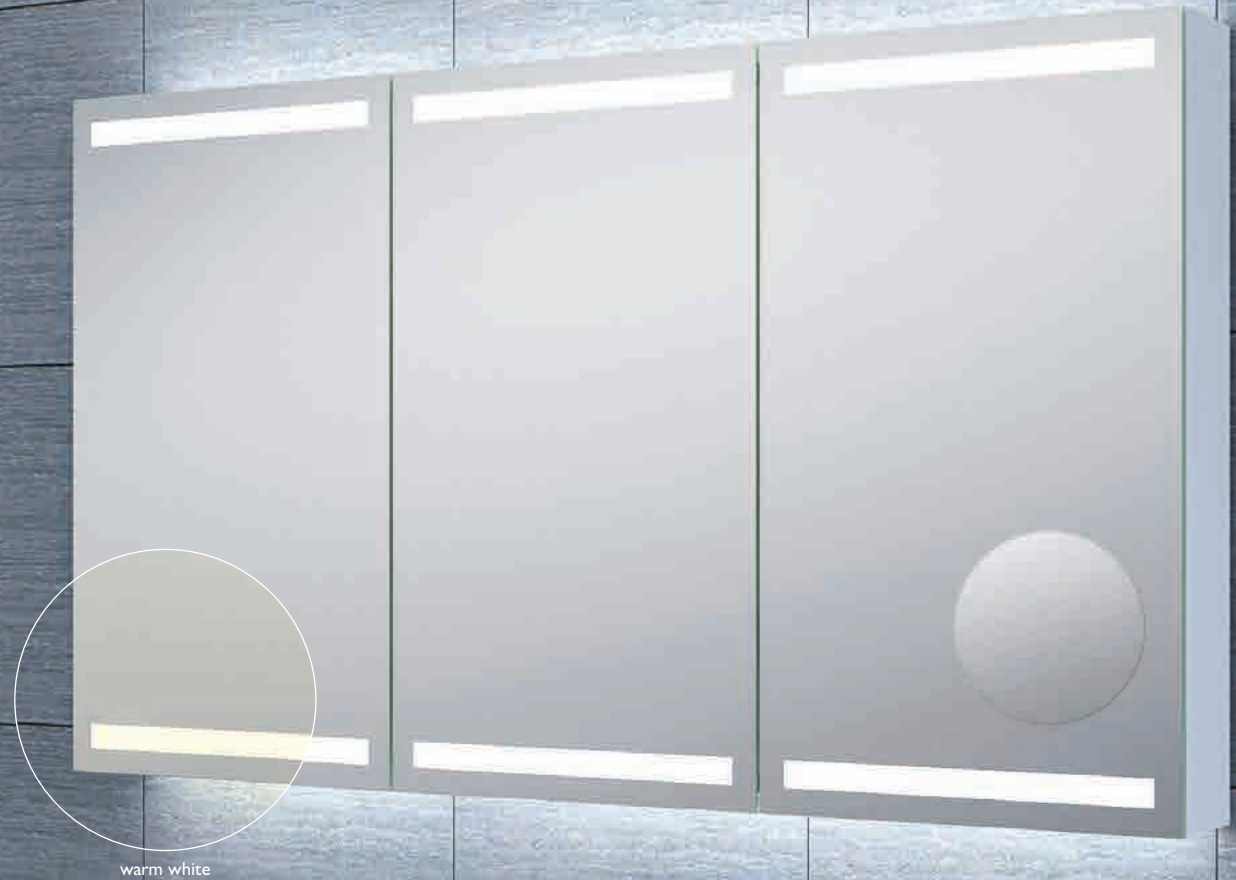

BELLA MIRROR

LANDSCAPE
OR PORTRAIT

W 450 x H 600	21621	£61
---------------	-------	-----

AVA MIRROR With Glass Shelf

W 450 x H 600 x D 120	21624	£91
-----------------------	-------	-----

JESSIE MIRROR

LANDSCAPE
OR PORTRAIT

W 500 x H 700	69364	£154
W 600 x H 800	69365	£168

ARBELLA MIRROR

LANDSCAPE
OR PORTRAIT

W 500 x H 700	69366	£154
W 600 x H 800	69367	£168

LED MIRRORED WALL CABINETS

2 YEAR
GUARANTEE

warm white

2 YEAR
GUARANTEE