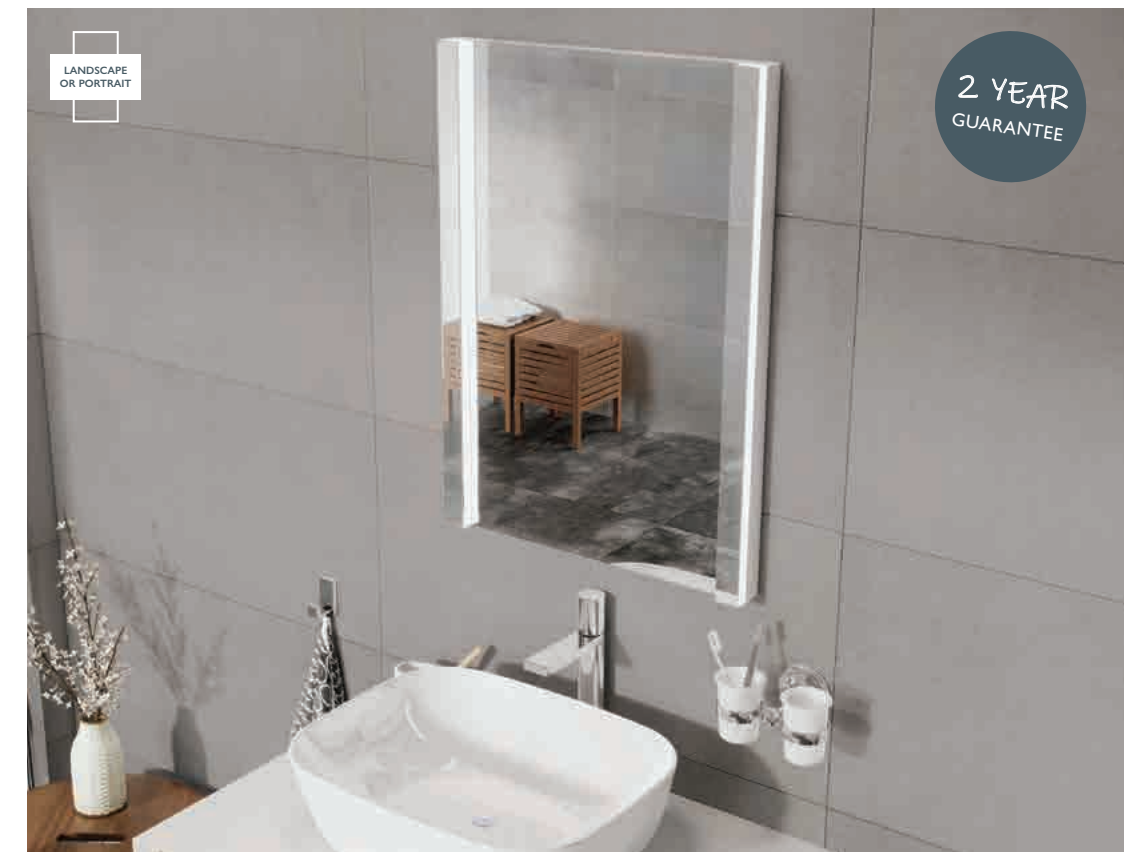

VIRGINIA LED MIRROR

- Infrared sensor*
- Can be hung landscape or portrait
- Demister pad

IP44

CE APPROVED

W 700 x H 500	82168	£389
W 800 x H 600	82169	£461
W 1250 x H 600*	82170	£669

	Low Energy LED	Infrared Sensor	Touch Switch	Demister Pad	Shaver Socket	Wireless Phone Charger	Toothbrush Charger	Bluetooth Speakers	Backlit
ASTLEY	•	•	-	•	-	-	-	-	•
NOVA	•	•	-	•	-	-	-	-	-