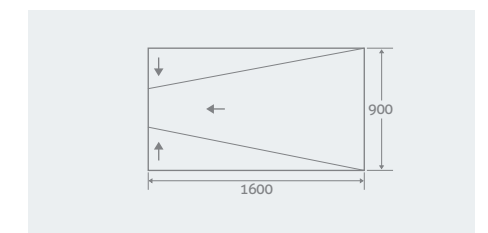

Three Falls