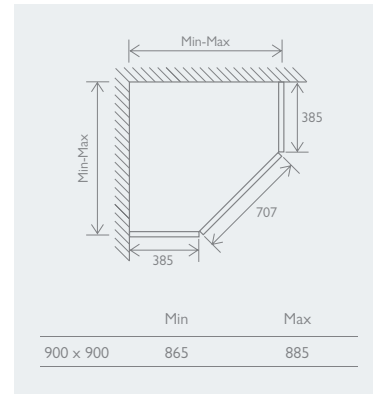

FAST FLOW SHOWER WASTE

90mm fitting for rapid drainage. With easy accessible bottle trap for easy cleaning.

- Includes ABS plastic chrome cover

Chrome	147000	£29