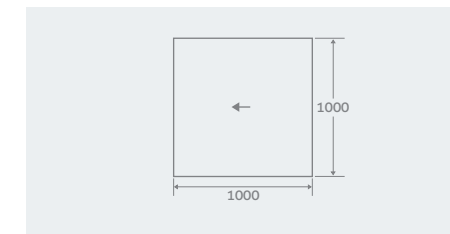

PLEASE NOTE, SUITABLE FOR TILES ONLY

Single Fall

1000 x 1000 x 20 - 7 128493 **£299**

Single Fall

1600 x 1000 x 20 - 7 128494 **£429**

Single Fall

1200 x 900 x 20 - 8 37830 **£299**

SINGLE FALL SLOPING BOARD LINEAR DRAIN