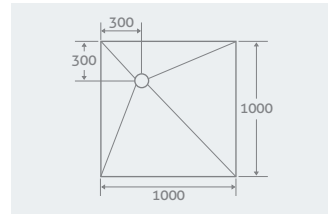

128449 **£123**

WETROOM INSTALLATION WITH A TRAY

STANDARD TRAYS

Can be ordered as Tray + Installation Kit or Tray + Drain + Sealing Kit

PLEASE NOTE, SUITABLE FOR TILES ONLY

Offset Drain
1000 x 1000 x 20 12853 **£330**