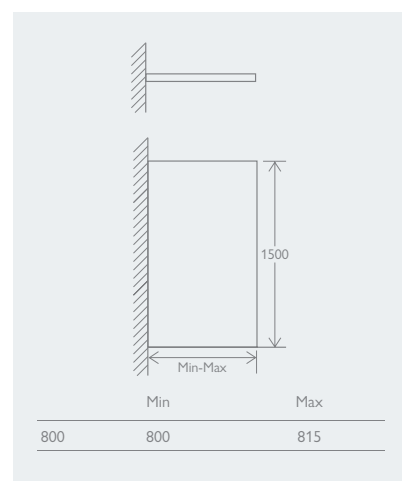

GRID FRAME

Matt Black
CLEAR GLASS 139967 **£571**

**10 YEAR
GUARANTEE**

Bath Panel 75148