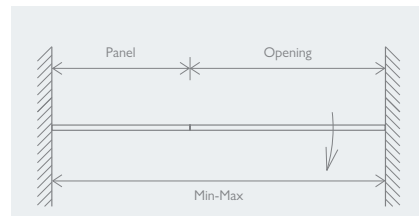

HINGED DOOR

	Chrome	
800	12564	£536
900	12566	£556
1200	12563	£611

SIDE PANEL

800	12565	£269
900	12568	£278

HINGED DOOR				
	Min	Max	Panel	Opening
800	765	800	212	500
900	865	900	212	600
1200	1165	1200	512	600

SIDE PANEL		
	Min	Max
800	765	795
900	865	895