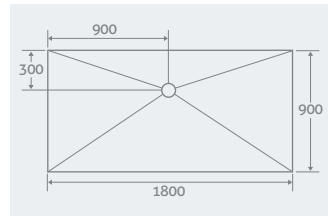

1200 x 1200 x 20 12852 **£406**

1800 x 900 x 20 37822 **£468**

Offset Drain
1300 x 800 x 20 12856 **£355**

Offset Drain
1500 x 800 x 25 12857 **£414**

Offset Drain
1800 x 900 x 25 12858 **£468**

COMPLETE INSTALLATION KIT With Drain