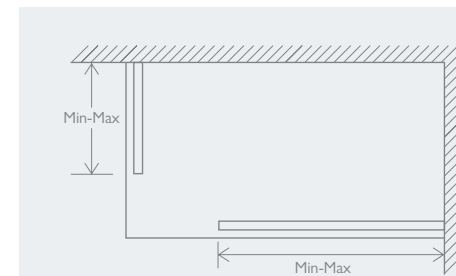

	Min	Max
480	480	500
580	580	600
680	680	700
780	780	800
880	880	900
980	980	1000
1080	1080	1100
1180	1180	1200

SUPPORT BARS

EXTENSION SUPPORT BAR

For larger trays or wet rooms (over 800 wide)

	Chrome	Black
1200	12590 £152	82129 £161