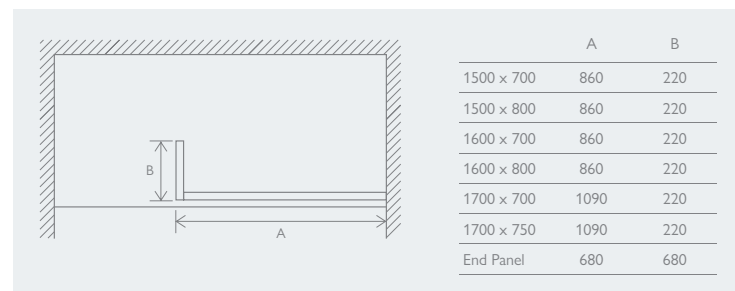

10 YEAR
GUARANTEE

Wendu Tile 111658

Luso Tile 82449

RIO

WALK IN ENCLOSURE

Includes:
Fixed Screen, Fixed Return Panel, Support Bar & 40mm Low Profile Shower Tray

Tray Size	Chrome		Black	
	Code	Price	Code	Price
1500 x 700	15449	£1038	82388	£1141
1500 x 800	15450	£1052	82389	£1155
1600 x 700	15451	£1066	83928	£1169
1600 x 800	15452	£1088	83929	£1191
1685 x 700	15453	£1129	82390	£1225
1680 x 760	15454	£1143	82391	£1239
680 End Panel	12609	£335	82110	£352