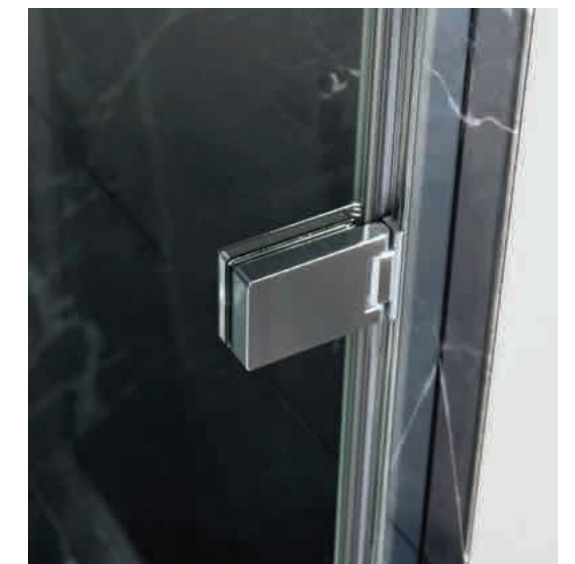

SELF ADHESIVE CORNERS

For Walls & Floors
Price is per corner

	Internal	External	
	138996	138997	£7

PIPE COLLAR

For Walls & Floors
Price is per collar

12872	£9
-------	----

BATH SCREENS

If you want a shower and a bath but you don't have the space for a separate shower enclosure our bath screens offer a neat, practical and stylish solution.

GENOA

FRAMELESS BATH SCREEN

- Aluminium profile
- Zinc alloy & brass hinges
- Universally handed

SINGLE

	Chrome	
600	12536	£261

DOUBLE

	Chrome	
800	12537	£452

TRIPLE