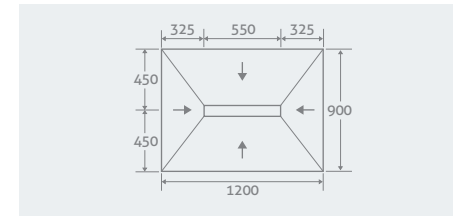

PLEASE NOTE, SUITABLE FOR TILES ONLY

Single Fall
1200 x 900 x 40/25 37851 **£970**

Four Falls
900 x 900 x 30 37846 **£789**

Four Falls
1600 x 900 x 30 37849 **£958**

Four Falls
1200 x 900 x 30 37848 **£881**