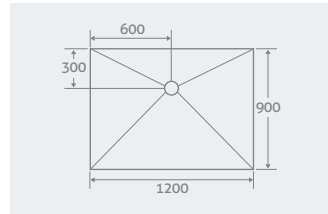

Offset Drain
1200 x 900 x 20 12855 **£355**