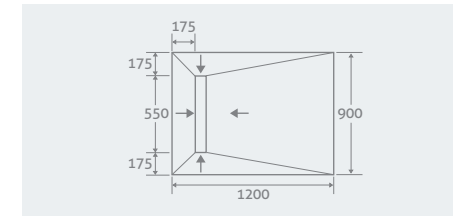

PLEASE NOTE, SUITABLE FOR TILES ONLY

Single Fall
1200 x 900 x 40/25 37851 **£970**

Four Falls
900 x 900 x 30 37846 **£789**

Four Falls
1600 x 900 x 30 37849 **£958**

Four Falls
1200 x 900 x 30 37848 **£881**