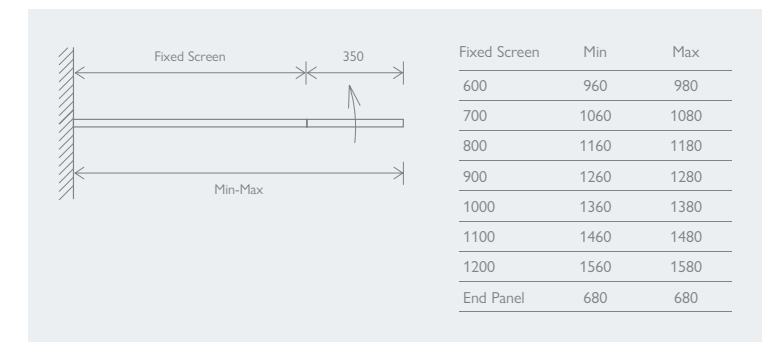

LIGHTING OPTIONS

Page 334