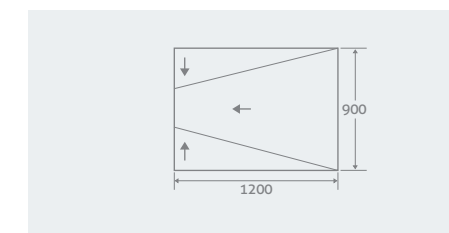

Three Falls

1200 x 900 x 30 - 8   129003   **£273**