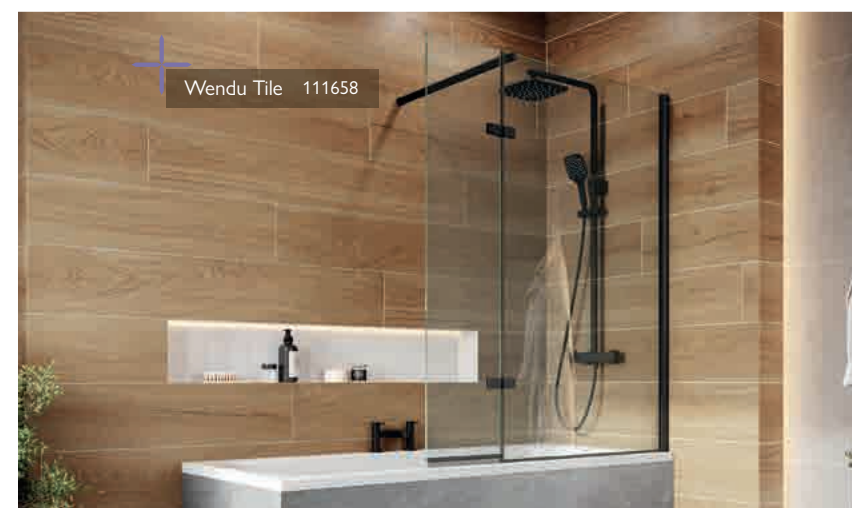

Wendu Tile 111658

ROMA

BATH SCREEN With Hinged Panel

Includes 1200mm support bar which can be cut down for use with narrower baths
– Easy Clean Glass
– 8mm Toughened Glass
– Solid Brass Hinges
– Aluminium Profile
– Universally handed

Chrome	14447	£605
Black	138913	£644