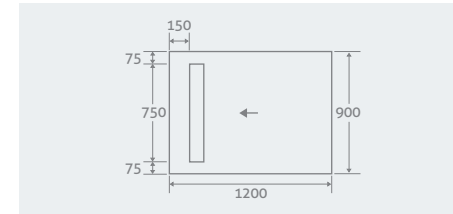

Single Fall
1200 x 900 x 40/25 37851 **£970**