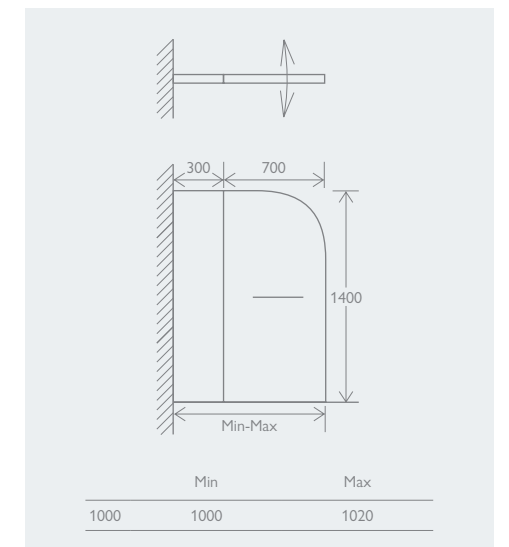

DOUBLE

	Chrome	
Without Towel Rail	12550	£340
With Towel Rail	12553	£365