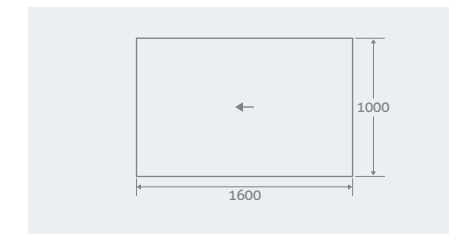

Single Fall

1600 x 1000 x 20 - 7   128494   **£429**