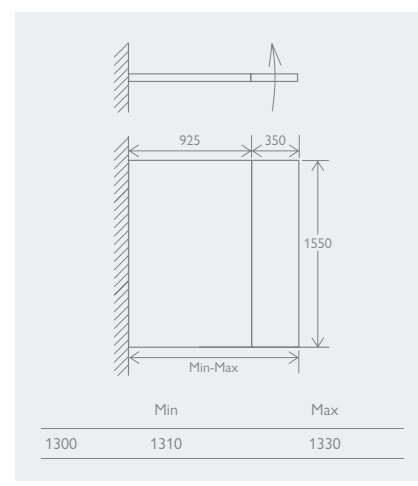

**10 YEAR
GUARANTEE**

Marble Bianco Tile 50560