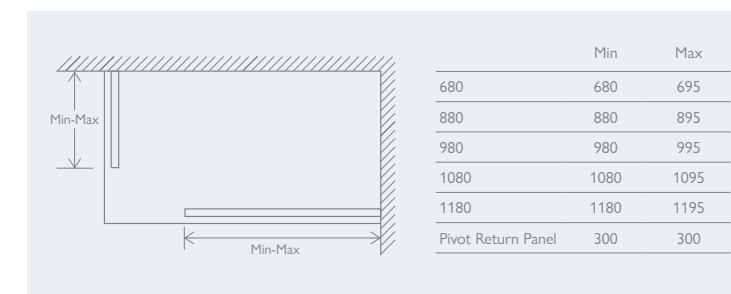

Matt Black	Gunmetal	Brushed Gold	Brushed Bronze	Brushed Nickel	
680	139933	139957	139945	175822	175823	£633
880	139934	139958	139946	175824	175825	£685
980	139935	139959	139947	175826	175827	£716
1080	139936	139960	139948	175828	175829	£751
1180	139937	139961	139949	175830	175831	£788
Pivot Return Panel*	167080	167082	167081	175834	175835	£253

*Optional

	Matt Black	Gunmetal	Brushed Gold	Brushed Bronze	Brushed Nickel	
680	139927	139951	139939	175812	175813	£541
880	139928	139952	139940	175814	175815	£593
980	139929	139953	139941	175816	175817	£623
1080	139930	139954	139942	175818	175819	£659
1180	139931	139955	139943	175820	175821	£695
Pivot Return Panel*	167077	167079	167078	175832	175833	£243

*Optional