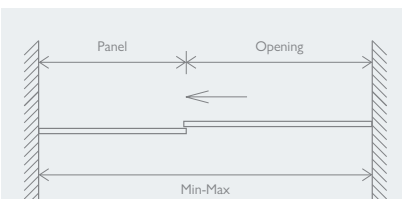

SLIDING DOOR

	Min	Max	Panel	Opening
1000	965	1000	396	375
1100	1065	1100	446	425
1200	1165	1200	496	475
1300	1265	1300	546	525
1400	1365	1400	596	575
1500	1465	1500	646	625
1600	1565	1600	696	675
1700	1665	1700	-	-

SIDE PANEL

	Min	Max
700	665	700
760	725	760
800	765	800
900	865	900

RIO

SLIDING DOOR

	Chrome
1000	12592 £510
1200	12595 £526

SIDE PANEL

760	12600 £269
800	12604 £278
900	12608 £288

SLIDING DOOR

	Min	Max	Panel	Opening
1000	965	995	400	375
1200	1165	1195	500	475

SIDE PANEL

	Min	Max
760	730	760
800	770	800
900	870	900