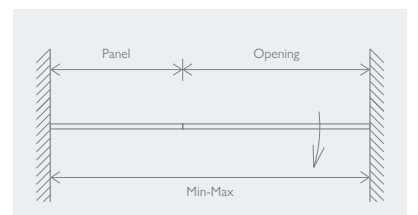

HINGED DOOR				
	Min	Max	Panel	Opening
800	765	790	-	665
900	865	890	-	765
1000	965	990	430	477
1200	1165	1190	530	577
1400	1365	1390	730	577
1500	1465	1490	830	577

SIDE PANEL		
	Min	Max
760	725	745
800	765	785
900	865	885

LAVA

HINGED DOOR

	Chrome	Black	Gunmetal	Brushed Gold	Brushed Bronze	Brushed Nickel		
800	69251	£731	175987	176015	176001	176008	175994	£872
900	69252	£761	175988	176016	176002	176009	175995	£908

HINGED DOOR WITH FIXED PANEL

1000	69926	£908	-	-	-	-	-	
1200	69927	£936	176415	176419	176417	176418	176416	£1119
1400	69929	£944	-	-	-	-	-	
1500	69928	£968	-	-	-	-	-	

SUPPORT BRACKETS

PAIR	69841	£118	175991	176019	176005	176012	175998	£141

SIDE PANEL

760	69259	£418	-	-	-	-	-	
800	69257	£453	175989	176017	176003	176010	175996	£541
900	69258	£484	175990	176018	176004	176011	175997	£578

2000
10mm

REQUIRES SUPPORT BRACKETS
WHEN PURCHASED WITH A SIDE PANEL

SUPPLIED WITH SUPPORT BRACKETS

REQUIRED FOR 800 & 900 DOORS
WHEN PURCHASED WITH A SIDE PANEL