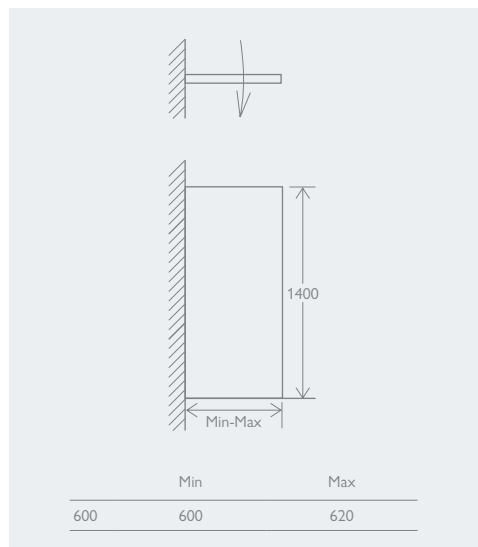

TRIPLE

	Chrome	
1200	12538	£617