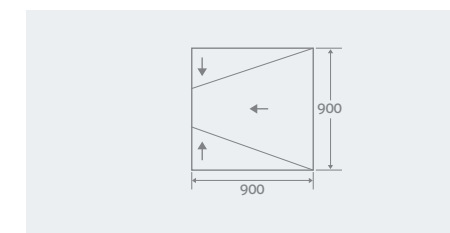

128449 **£123**

THREE FALL SLOPING BOARDS

Can be used instead of a tray simply tile on to our sloping wetroom boards. Boards can be easily trimmed to match the project size.

PLEASE NOTE, SUITABLE FOR TILES ONLY