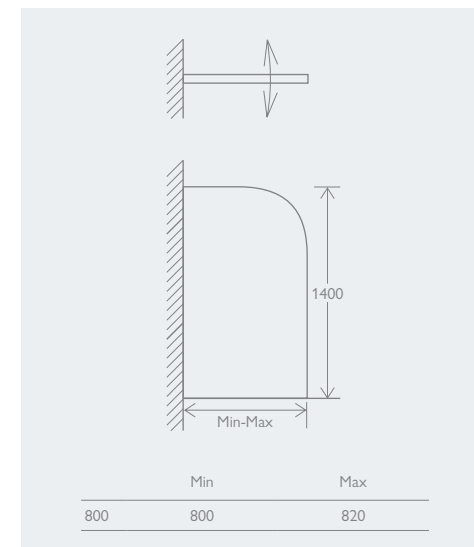

DOUBLE

	Chrome	
Without Towel Rail	12550	£340
With Towel Rail	12553	£365