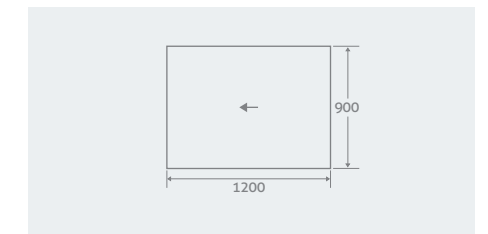

PLEASE NOTE, SUITABLE FOR TILES ONLY

Single Fall

1000 x 1000 x 20 - 7 128493 **£299**

Single Fall

1600 x 1000 x 20 - 7 128494 **£429**

Single Fall

1200 x 900 x 20 - 8 37830 **£299**

SINGLE FALL SLOPING BOARD LINEAR DRAIN