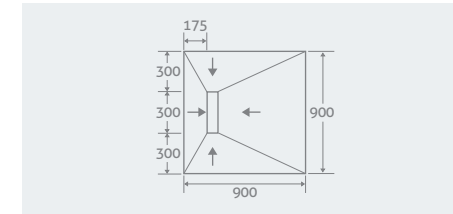

Four Falls
900 x 900 x 30 37846 **£789**