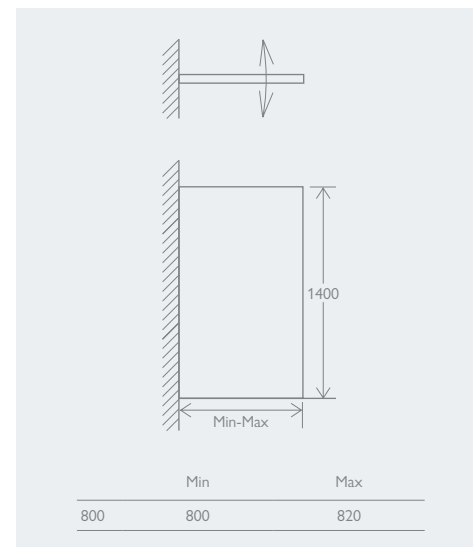

DOUBLE

	Chrome	
Without Towel Rail	12550	£340
With Towel Rail	12553	£365