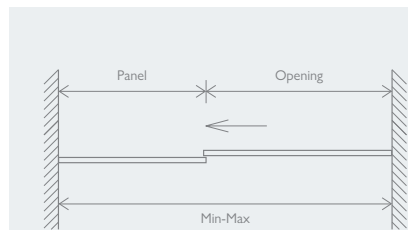

SLIDING DOOR

	Min	Max	Panel	Opening
1200	1165	1200	574	452
1400	1365	1400	674	552
1500	1465	1500	775	560
1600	1565	1600	875	560
1700	1665	1700	975	560

SIDE PANEL

	Min	Max
700	665	700
760	725	760
800	765	800
900	865	900

SHOWER TRAYS

Pages 24-29

NAPLES

- 8mm Toughened Glass
- Sleek Frameless Design
- Solid Brass Handle
- Aluminium Profile
- Universally Handed

SLIDING DOOR

Chrome		
1200	12583	£965