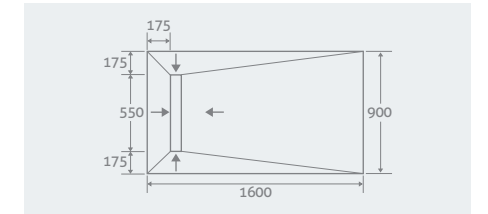

Four Falls
1600 x 900 x 30 37849 **£958**