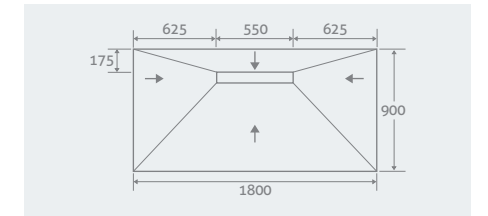

Four Falls
1800 x 900 x 30 37850 **£992**