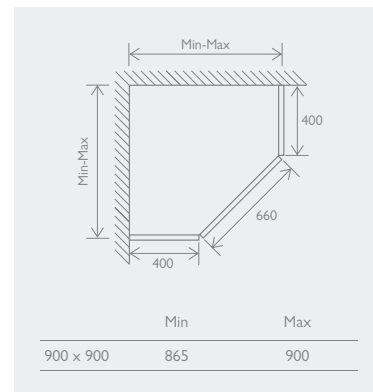

FAST FLOW SHOWER WASTE

90mm fitting for rapid drainage. With easy accessible bottle trap for easy cleaning.

- Includes ABS plastic chrome cover

Chrome	147000	£29

UPGRADE TO COLOURED BRASS WASTE COVER

Page 328