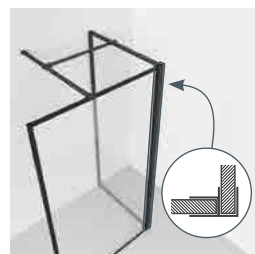

SUPPORT BARS

Made from aluminum, resistant to rust.

Using 2 bars can turn the fixed screen into a double entry shower enclosure.

1200mm STRAIGHT

800mm CEILING ARM

480mm ANGLED

T-JUNCTION EXTENSION

CORNER POST