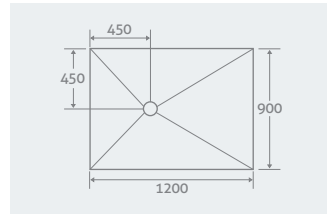

128449 **£123**

WETROOM INSTALLATION WITH A TRAY

STANDARD TRAYS

Can be ordered as Tray + Installation Kit or Tray + Drain + Sealing Kit

PLEASE NOTE, SUITABLE FOR TILES ONLY

Offset Drain
1000 x 1000 x 20 12853 **£330**