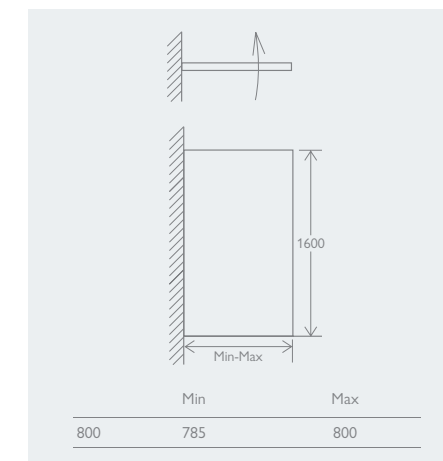

Chrome	
Without Towel Rail	92507	£435
With Towel Rail	92508	£483