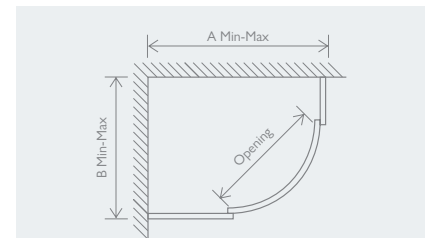

A Min	A Max	B Min	B Max	Opening
800 x 800	765	785	765	785	435
900 x 760	865	885	725	745	415
900 x 900	865	885	865	885	485
1000 x 800	965	985	765	785	435
1000 x 900	965	985	865	885	485
1100 x 760	1065	1085	725	745	415
1200 x 800	1165	1185	765	785	435
1200 x 900	1165	1185	865	885	490
1300 x 760	1265	1285	725	745	415
1400 x 800	1365	1385	765	785	435

SHOWER TRAYS Pages 24-29