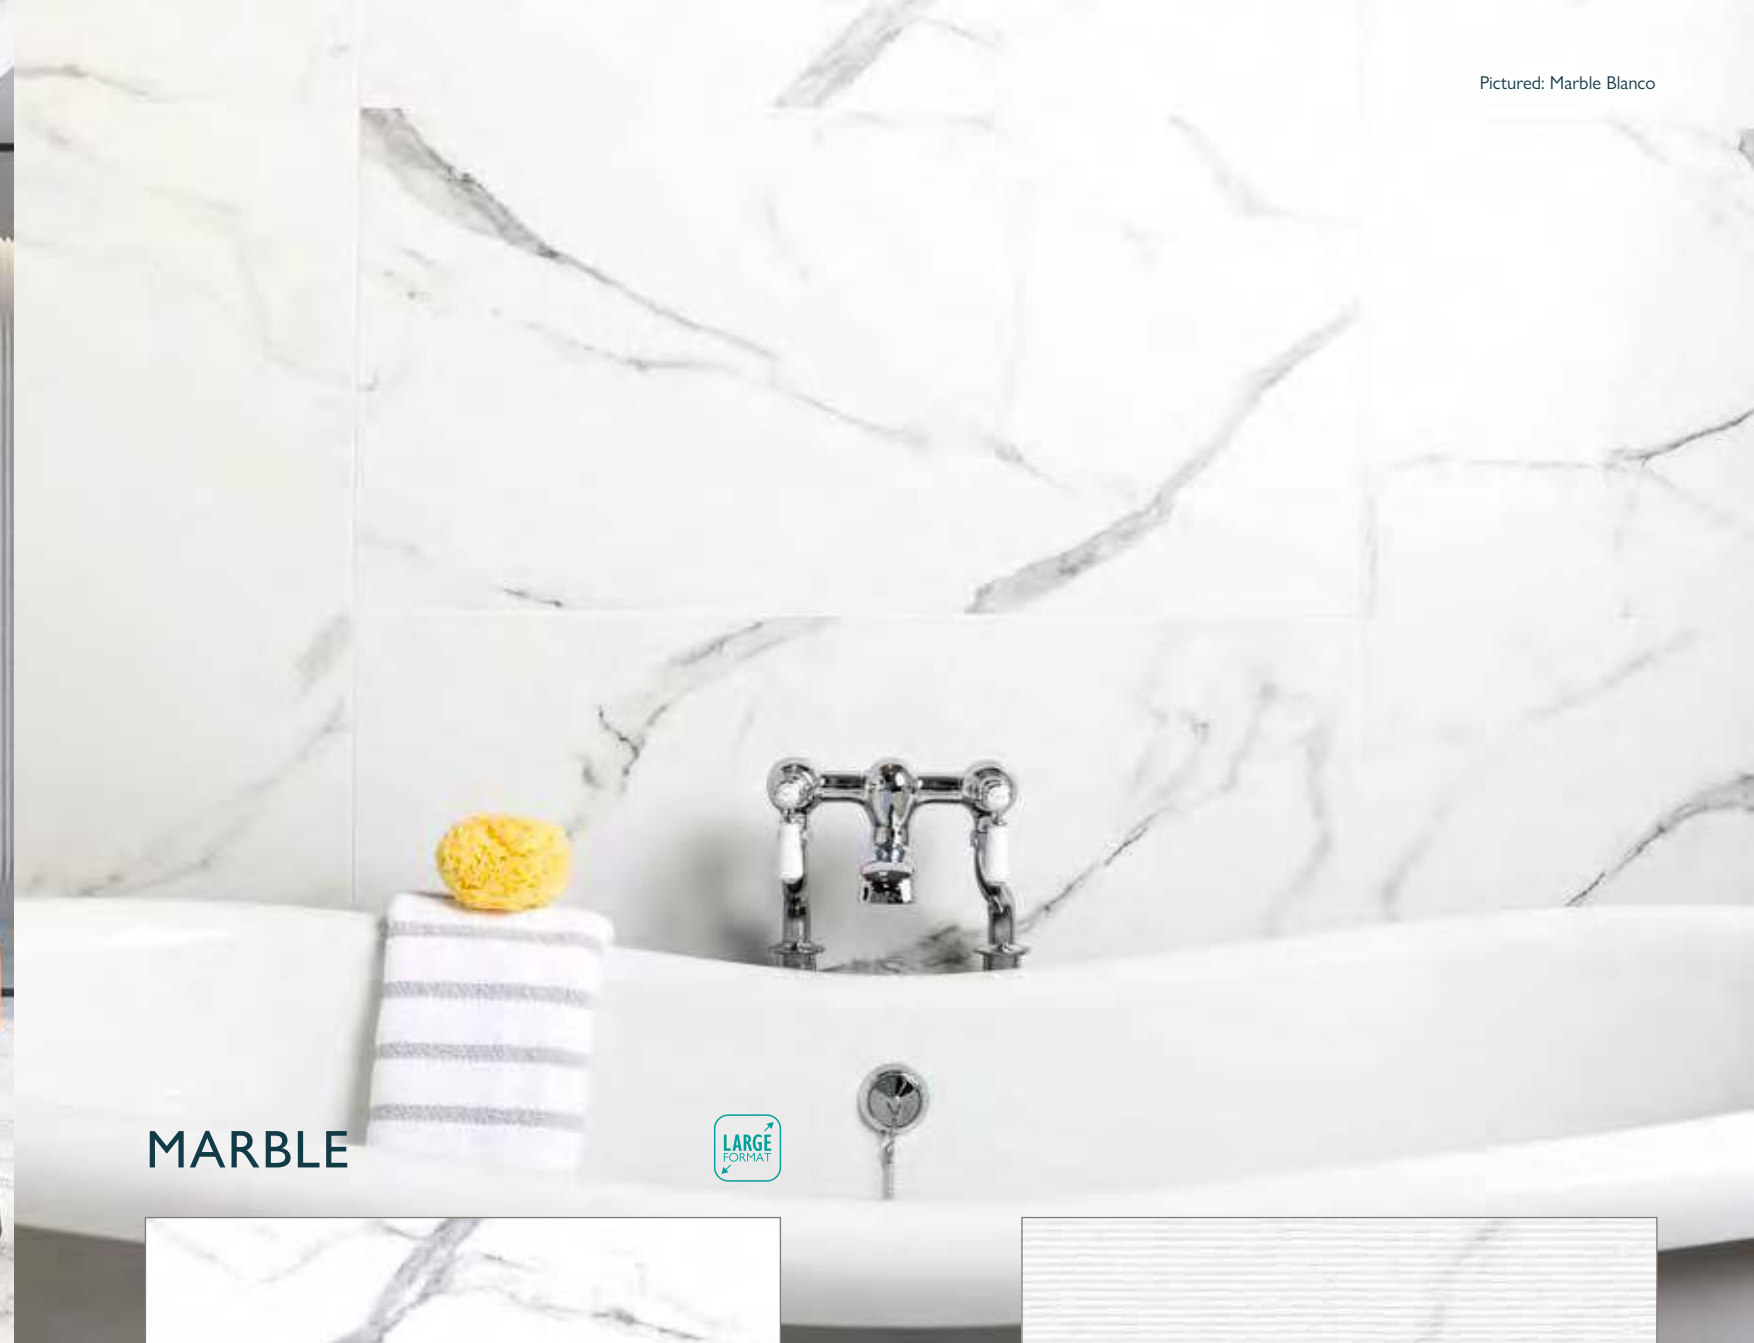

KENDRICK

BLANCO

Size (mm)	Code	Price per Tile	Price per m²
1200 x 1200	165454	£131.04	£91.00
1200 x 600	165453	£58.32	£81.00
600 x 600	166837	£18.00	£50.00
600 x 300	166835	£9.00	£50.00

SKY

Size (mm)	Code	Price per Tile	Price per m²
1200 x 1200	165456	£131.04	£91.00
1200 x 600	165455	£58.32	£81.00
600 x 600	166838	£18.00	£50.00
600 x 300	166836	£9.00	£50.00

Size (mm)	Suitable For	Finish	Material	Tile Thickness	Quantity per m²	Slip Rating	Rectified
1200 x 1200	Wall/Floor	Lappato	Porcelain	10.2mm	0.69	-	•
1200 x 600	Wall/Floor	Lappato	Porcelain	10.5mm	1.39	-	•
600 x 600	Wall/Floor	Lappato	Porcelain	9.5mm	2.78	-	•
600 x 300	Wall/Floor	Lappato	Porcelain	9.5mm	5.56	-	•

MARBLE

BLANCO

Size (mm)	Code	Price per Tile	Price per m²
500 x 200	50273	£3.40	£34.00

BLANCO LINE

Size (mm)	Code	Price per Tile	Price per m²
500 x 200	50274	£3.60	£36.00

Size (mm)	Suitable For	Finish	Material	Tile Thickness	Quantity per m²	Slip Rating	Rectified
500 x 200	Wall	Lappato	Ceramic	9.3mm	10	-	-