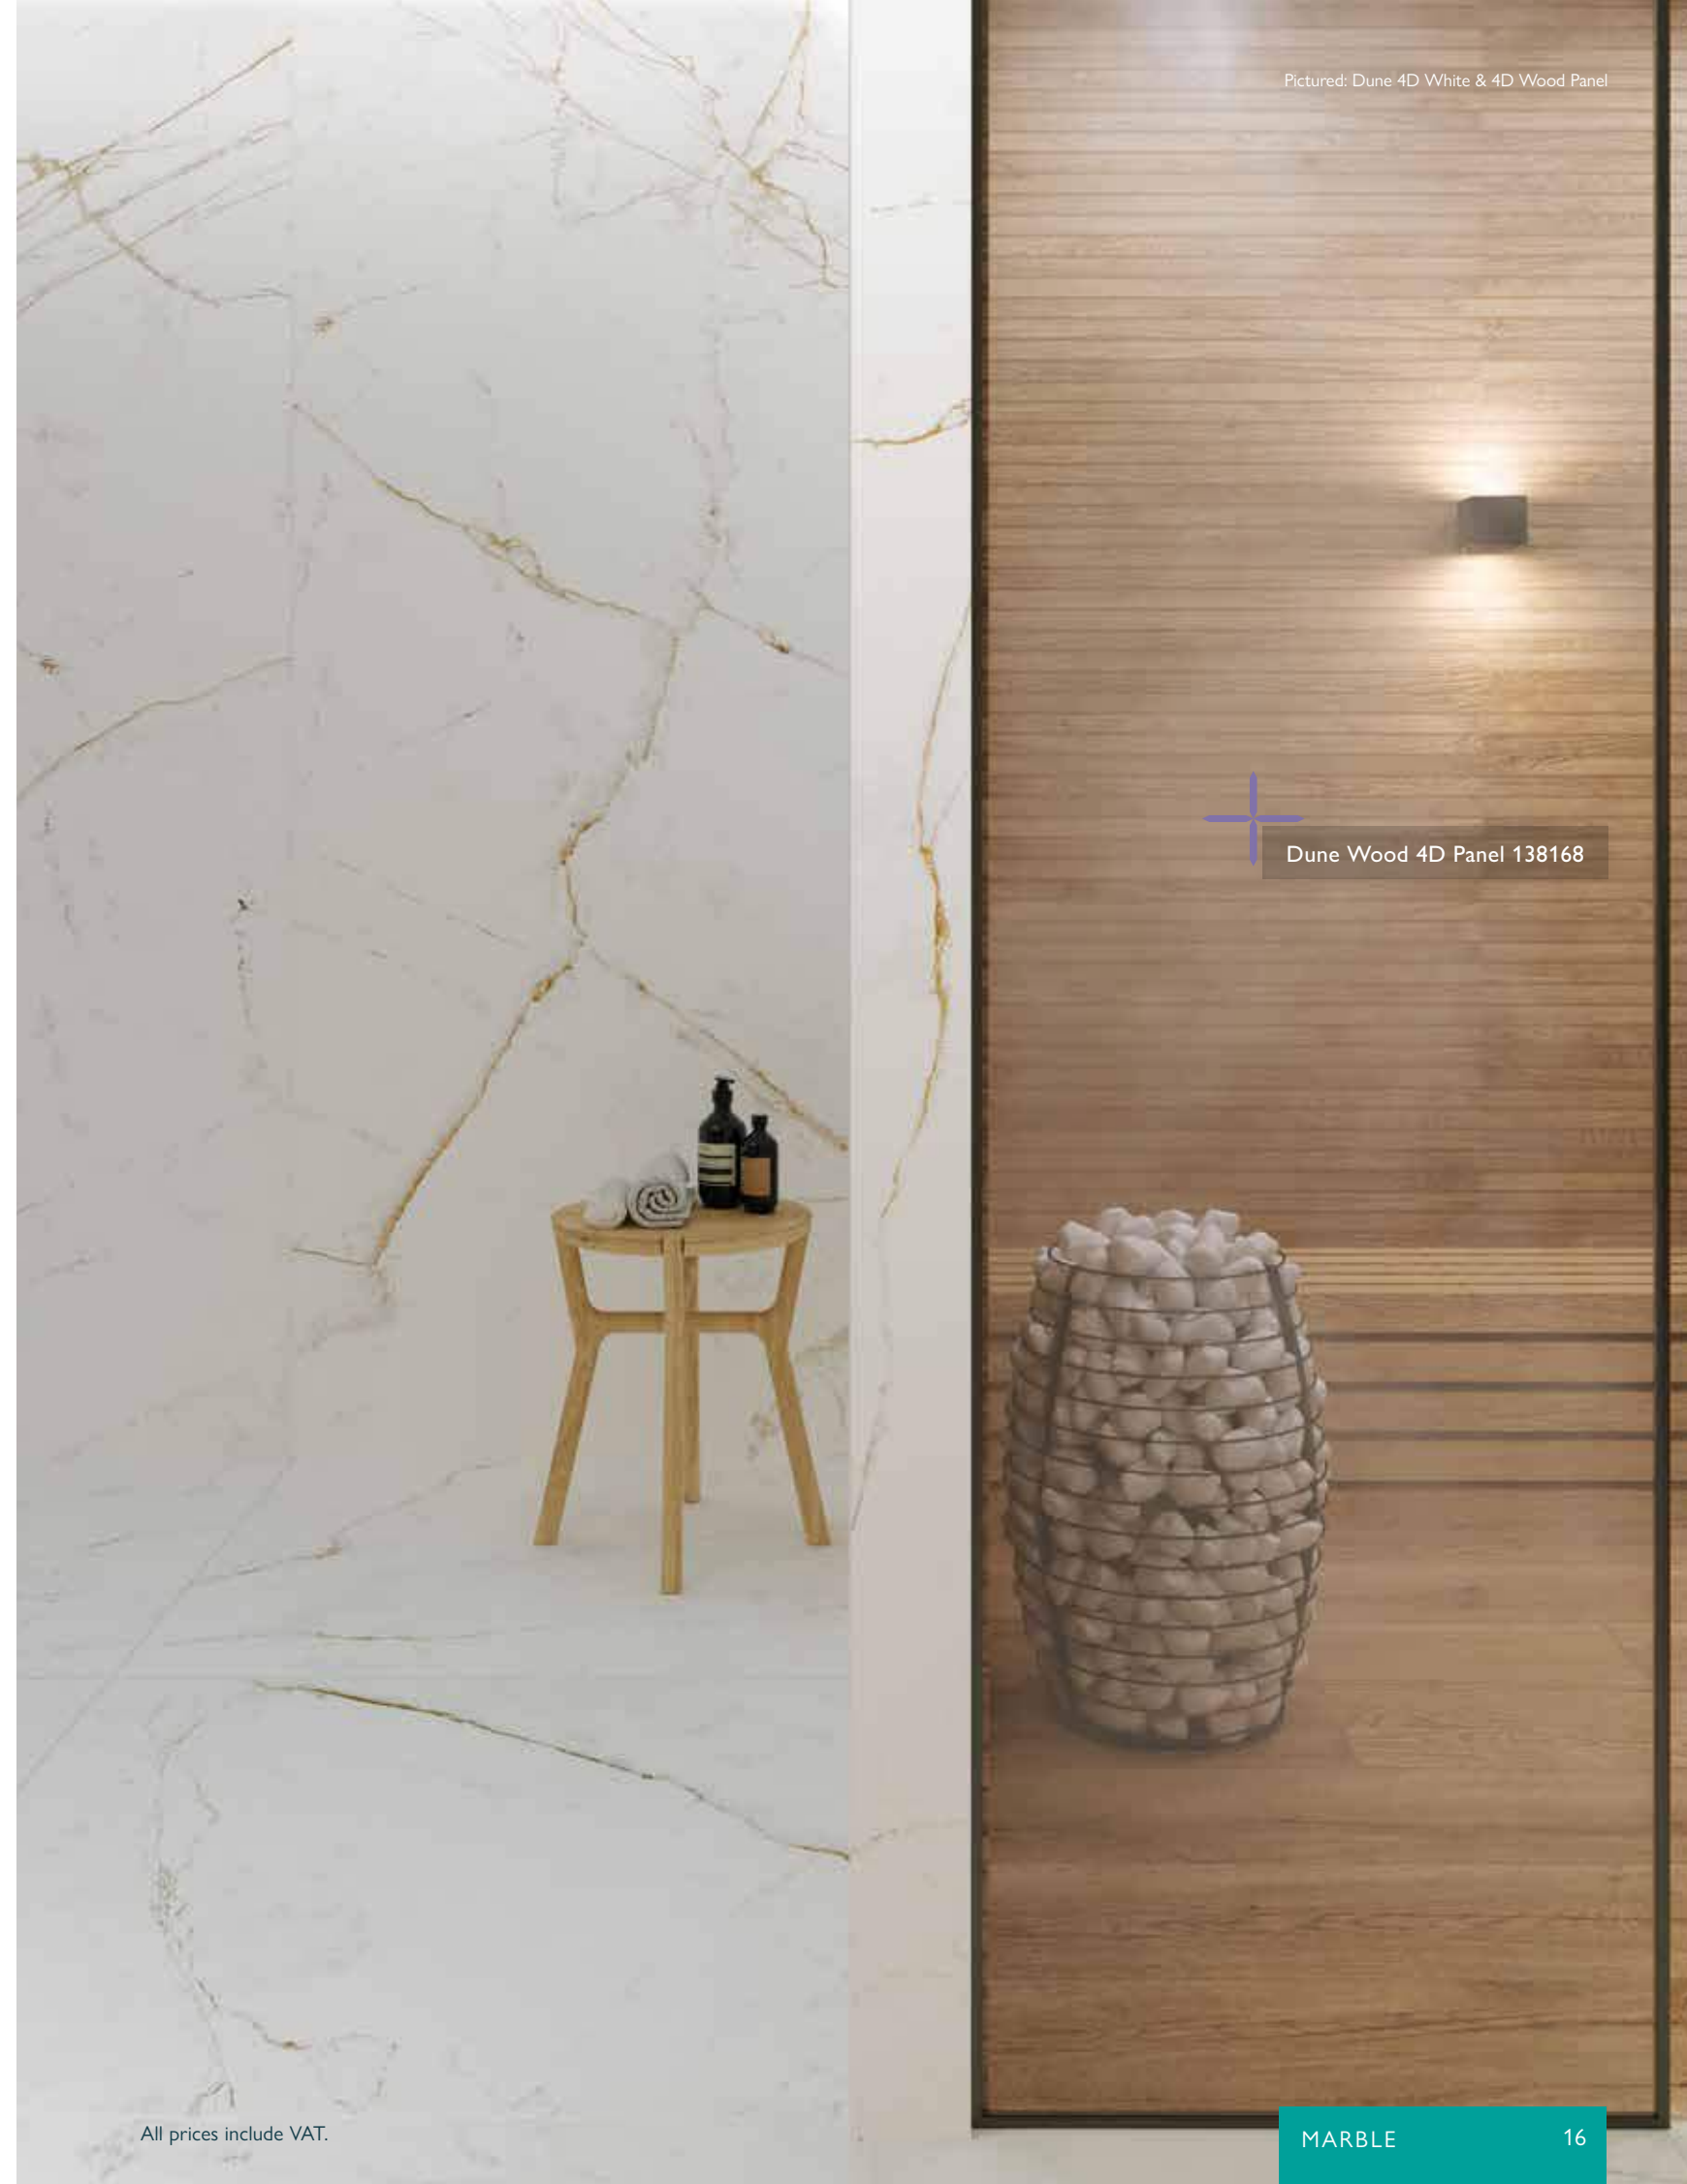

4D WOOD

Size (mm)	Code	Price per Tile	Price per m ²
1510 x 240	138166	£28.99	£80.00

MATCHING WOOD TILE

Page 242

	Size (mm)	Suitable For	Finish	Material	Tile Thickness	Quantity per m ²	Slip Rating	Rectified
4D	1510 x 240	Wall/Floor	Matt	Porcelain	10mm	2.76	R10	•
4D	1000 x 1000	Wall/Floor	Matt	Porcelain	8mm	1.00	-	•
4D	1000 x 333	Wall	Matt	Ceramic	13.5mm	3.00	-	•
4D	1000 x 330	Wall	Matt	Ceramic	10.5mm	3.03	-	•