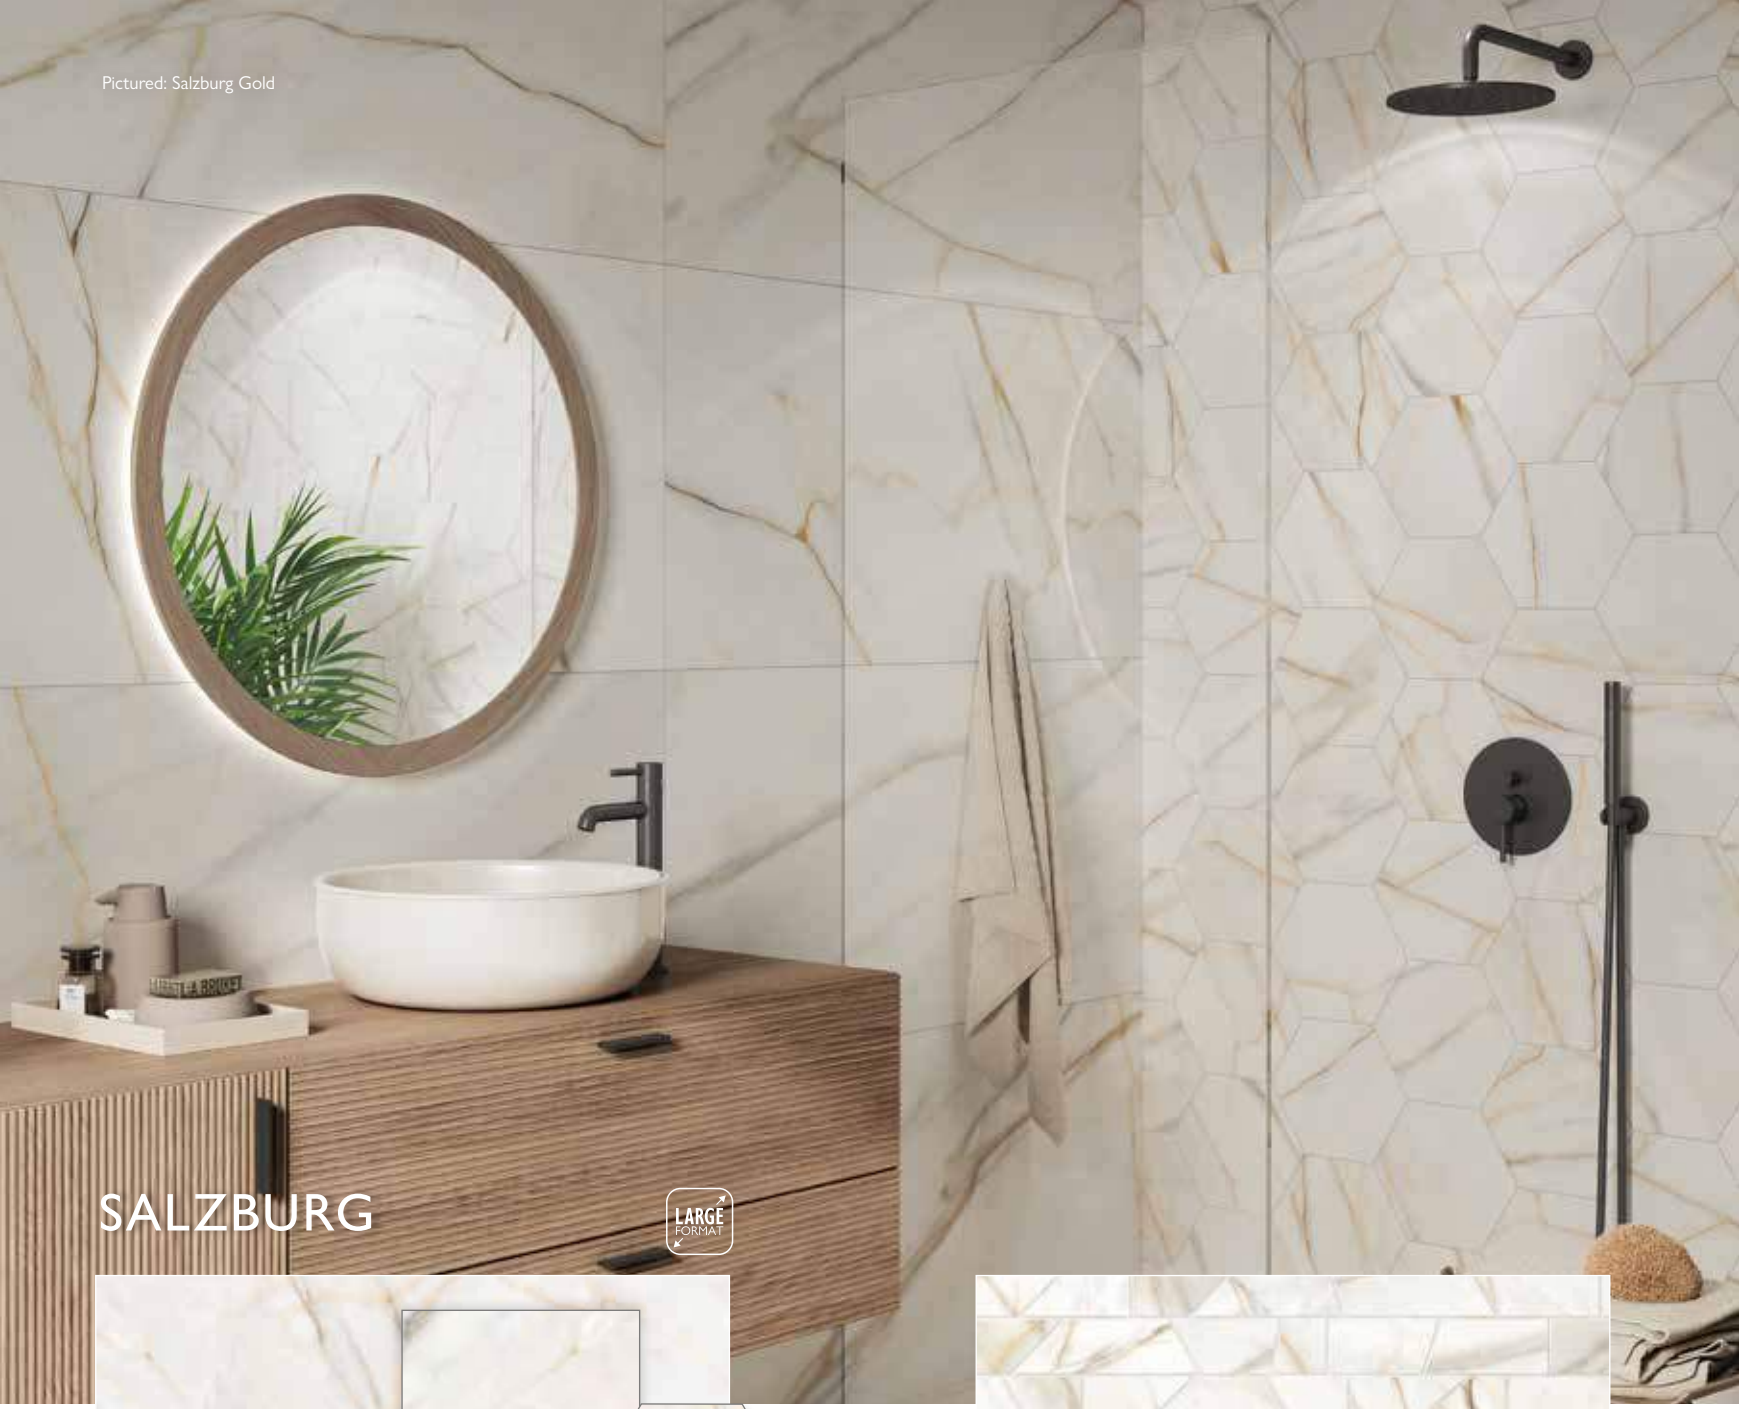

SALZBURG

GOLD

Size (mm)	Code	Price per Tile	Price per m ²
1200 x 400	163244	£33.60	£70.00
900 x 900	163243	£59.94	£74.00
HEX	163242	£3.56	£76.00

BRICK GOLD

Size (mm)	Code	Price per Tile	Price per m ²
1200 x 400	163241	£35.52	£74.00