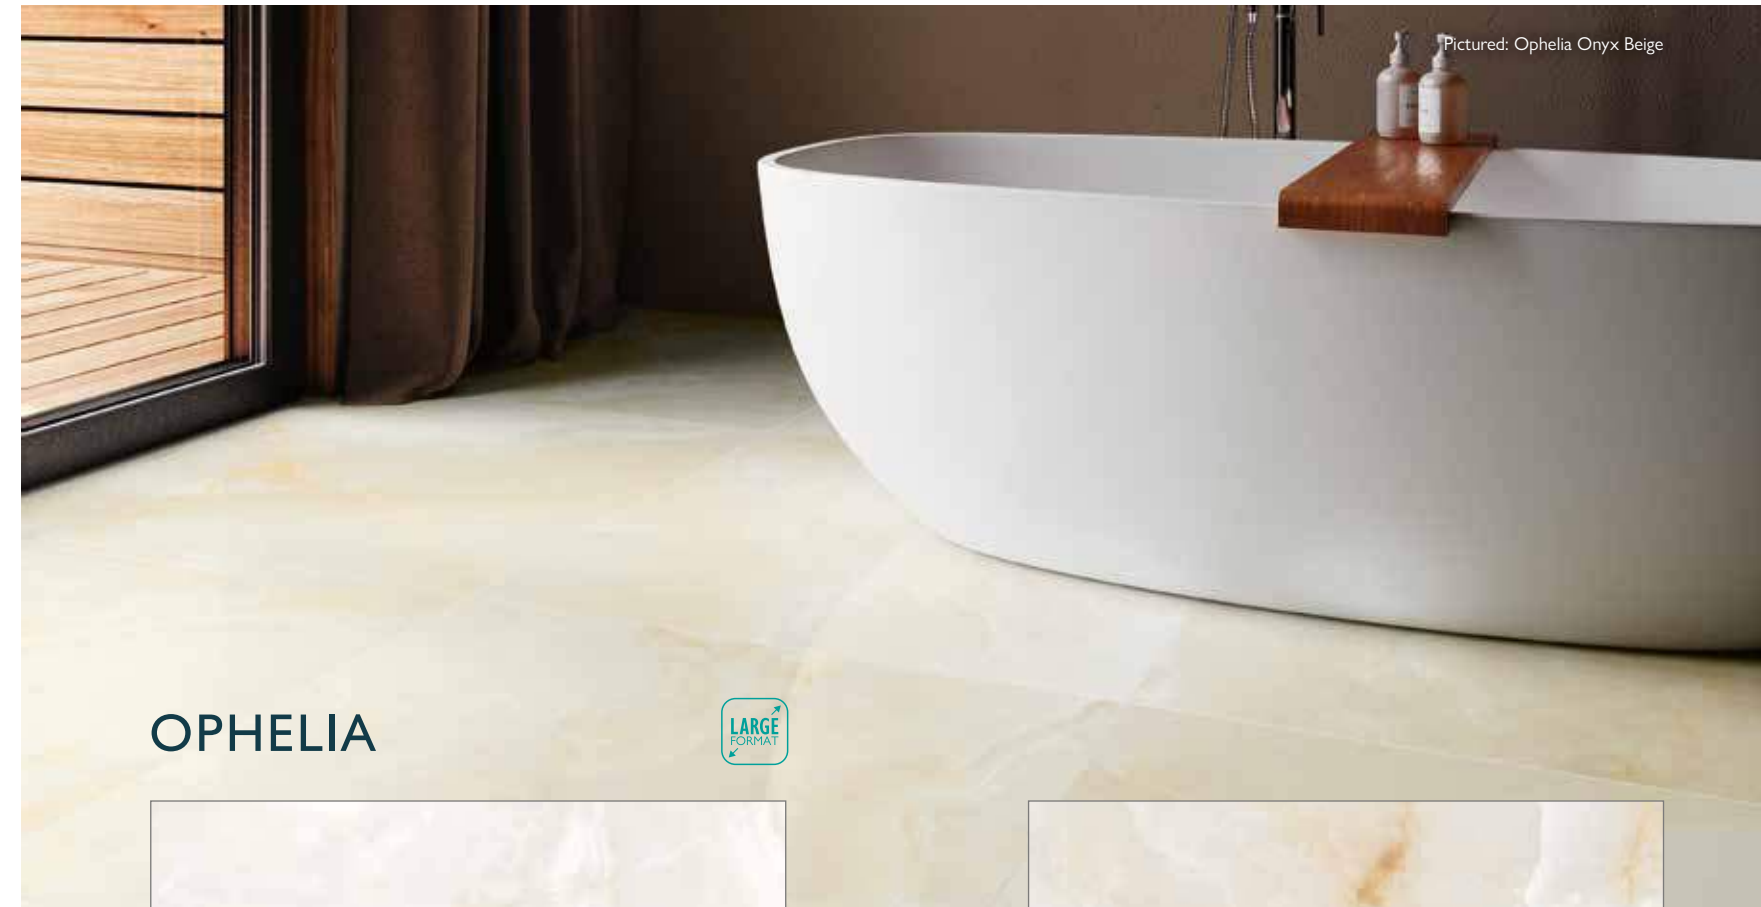

MARBELLA

MARRON

Size (mm)	Code	Price per Tile	Price per m ²
900 x 300	82433	£16.20	£60.00
600 x 600	82434	£18.72	£52.00
300 x 100	135784	£1.44	£48.00

Size (mm)	Suitable For	Finish	Material	Tile Thickness	Quantity per m ²	Slip Rating	Rectified
900 x 300	Wall	Gloss	Ceramic	10mm	3.70	-	-
600 x 600	Wall/Floor	Matt	Porcelain	8mm	2.78	-	-
300 x 100	Wall/Floor	Gloss	Porcelain	8mm	33.33	-	-