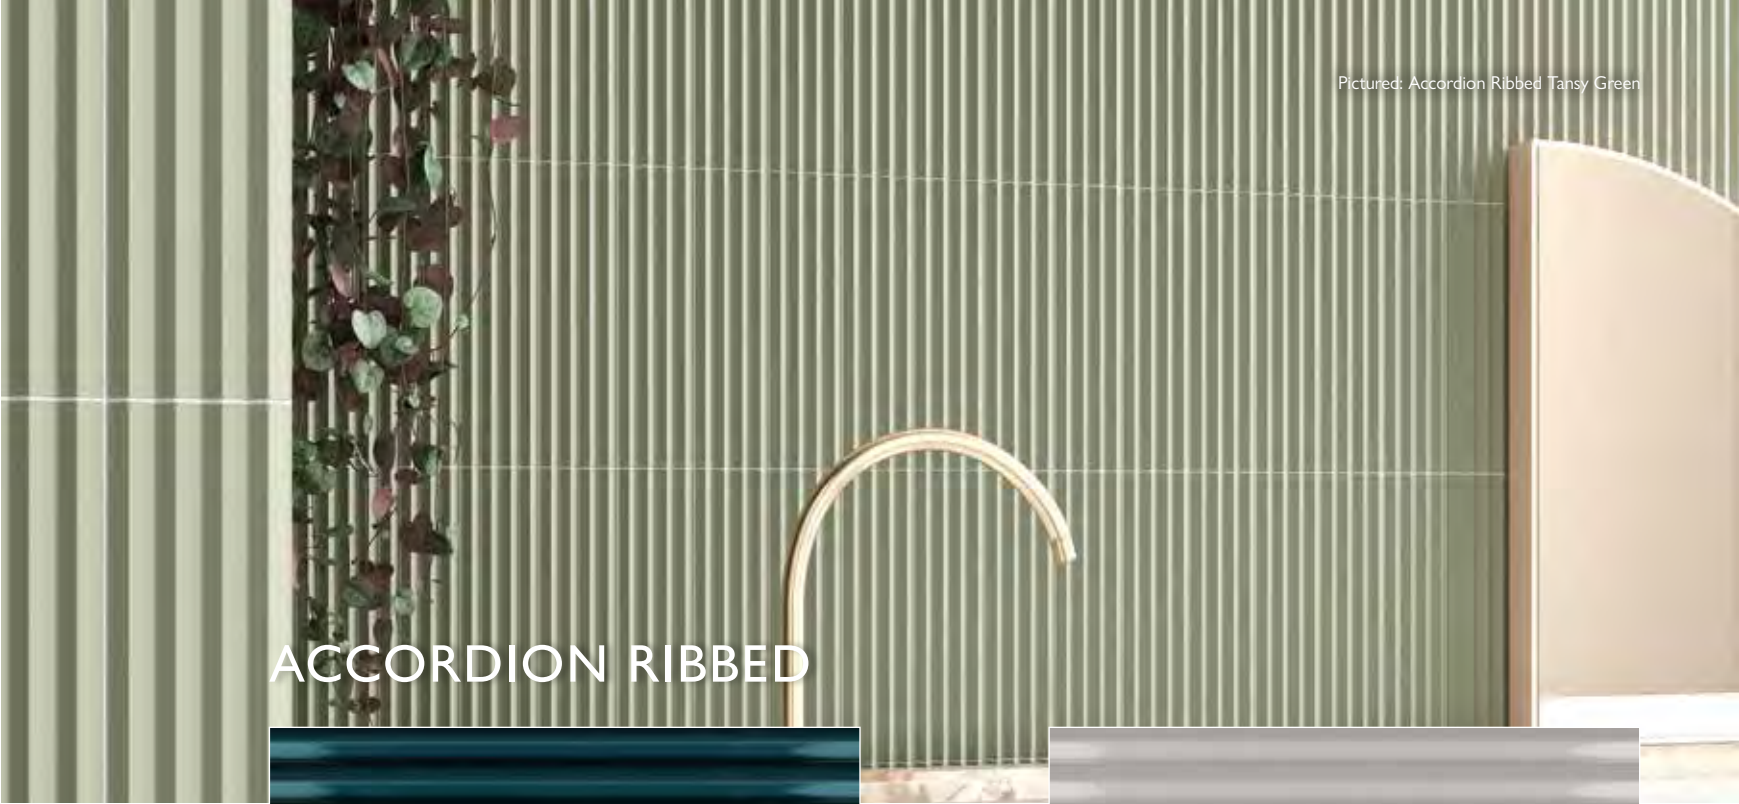

ACCORDION

GLACIER
163102

ALOE
163100

LAUREN GREEN
163104

WHITE
163107

Size (mm)	Price per Tile	Price per m ²
200 x 50	£0.64	£64.00

Size (mm)	Suitable For	Finish	Material	Tile Thickness	Quantity per m ²	Slip Rating	Rectified
200 x 50	Wall	Matt	Ceramic	8mm	100	-	-