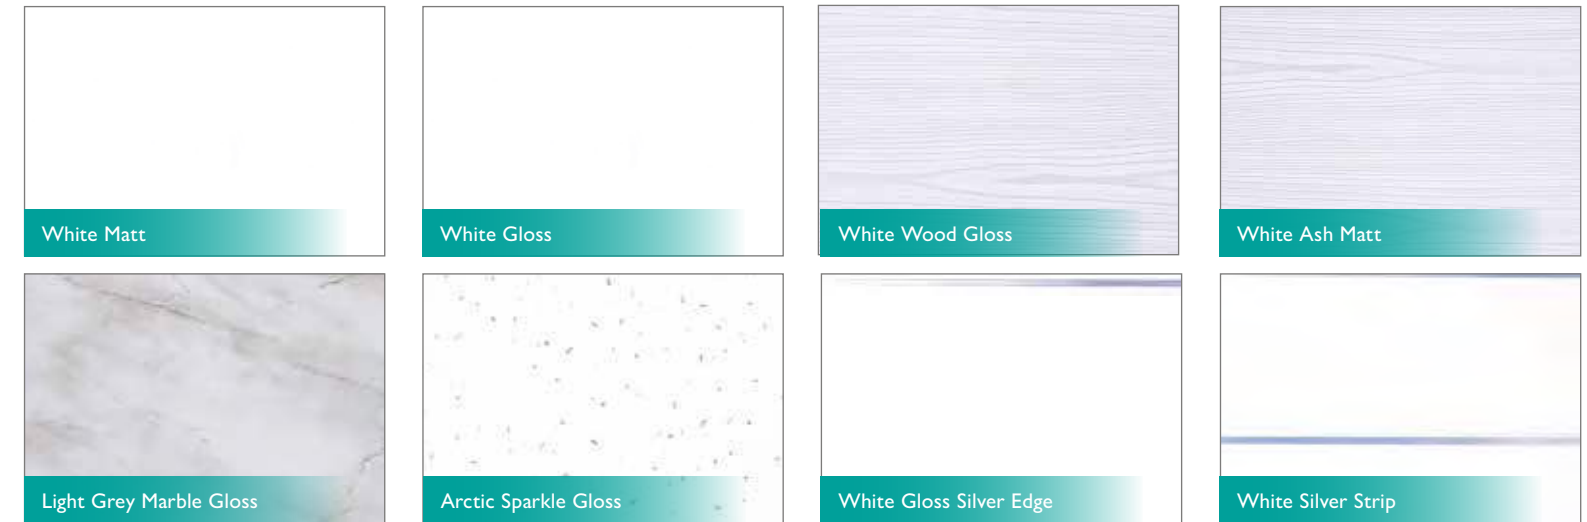

ATLANTIS RIGID SPC VINYL CLICK WOODPLANK RANGE

H 1220 x W 180mm x D 5.35mm Thick planks, pack of 10 covers 2.2m²

Sold As	Black Oak	Medium Oak	Light Oak	Grey Oak	White Oak	American Oak	Walnut	Pack of 10
10 Pack	111729	111731	173675	111730	111732	139825	139826	£118.00

WATERPROOF PVC CEILING & WALL PANELS

H 2.7m x W 250mm x D 5mm & H 2.7m x W 200mm x D 6mm

ATLANTIS PVC 5MM CEILING PANELS

Tongue & Groove Panel - H 2.7m x W 250mm x D 5mm

Finish	Code	Price per Pack of 4
Light Grey Marble	111702	£60.00
White Ash Matt	111703	£60.00
White Gloss	111704	£60.00
Arctic Sparkle	111701	£63.00
Matt White	111705	£63.00
White Wood Gloss	111706	£63.00
White Gloss Silver Edge	139816	£63.00

Pictured: White Silver Strip

Pictured: White Gloss Silver Edge

PVC 6MM CEILING PANELS

Tongue & Groove Panel - H 2.7m x W 200mm x D 6mm

Finish	Code	Price per Pack of 5
White Silver Strip	111707	£63.00