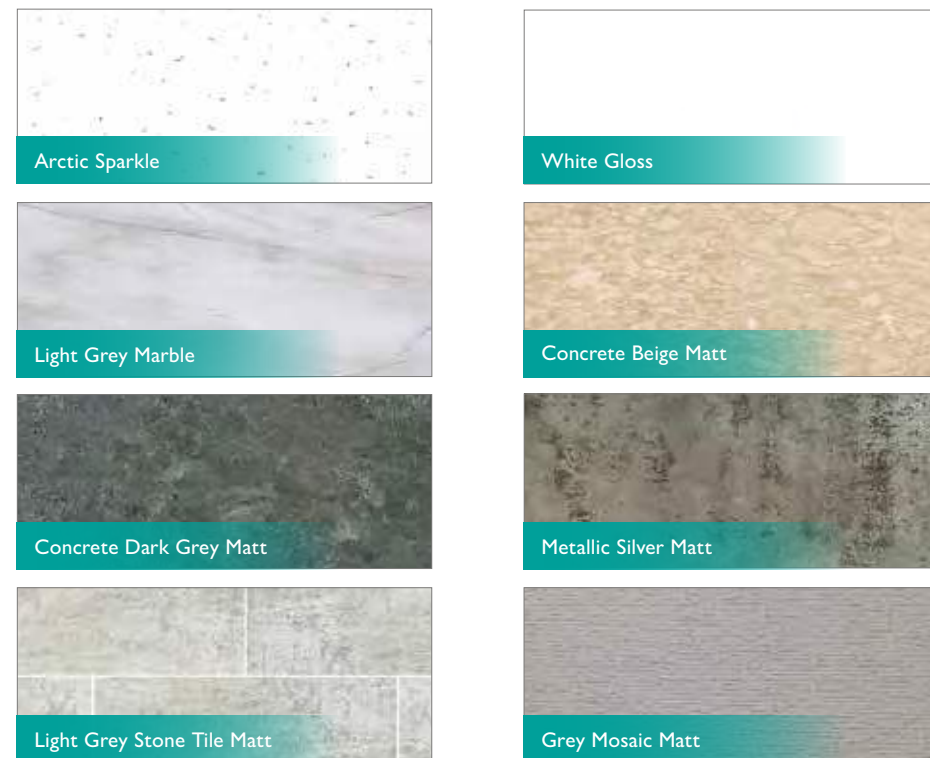

Finish	Code	Price per Board
Onyx Nacre Matt	171073	£459.00
Rust Stucco	171074	£459.00
Bagnara Texture Cosmos	171075	£459.00
Ultra Super Matt Nero	171077	£459.00
Golden Marble Gloss	186578	£459.00
Alton Techno	186579	£459.00
Aurum Velur	186580	£459.00

ATLANTIS PVC 600MM WIDEPANEL

Tongue & Groove Panel - H 2.4m x W 600mm x D 7mm

Finish	Code	Price per Pack of 2
Arctic Sparkle	111692	£142.00
Concrete Beige Matt	111693	£142.00
Concrete Dark Grey Matt	111694	£142.00
Grey Mosaic Matt	111695	£142.00
Light Grey Marble	111696	£142.00
Metallic Silver Matt	111697	£142.00
White Gloss	111698	£142.00
Light Grey Stone Tile Matt	111700	£142.00