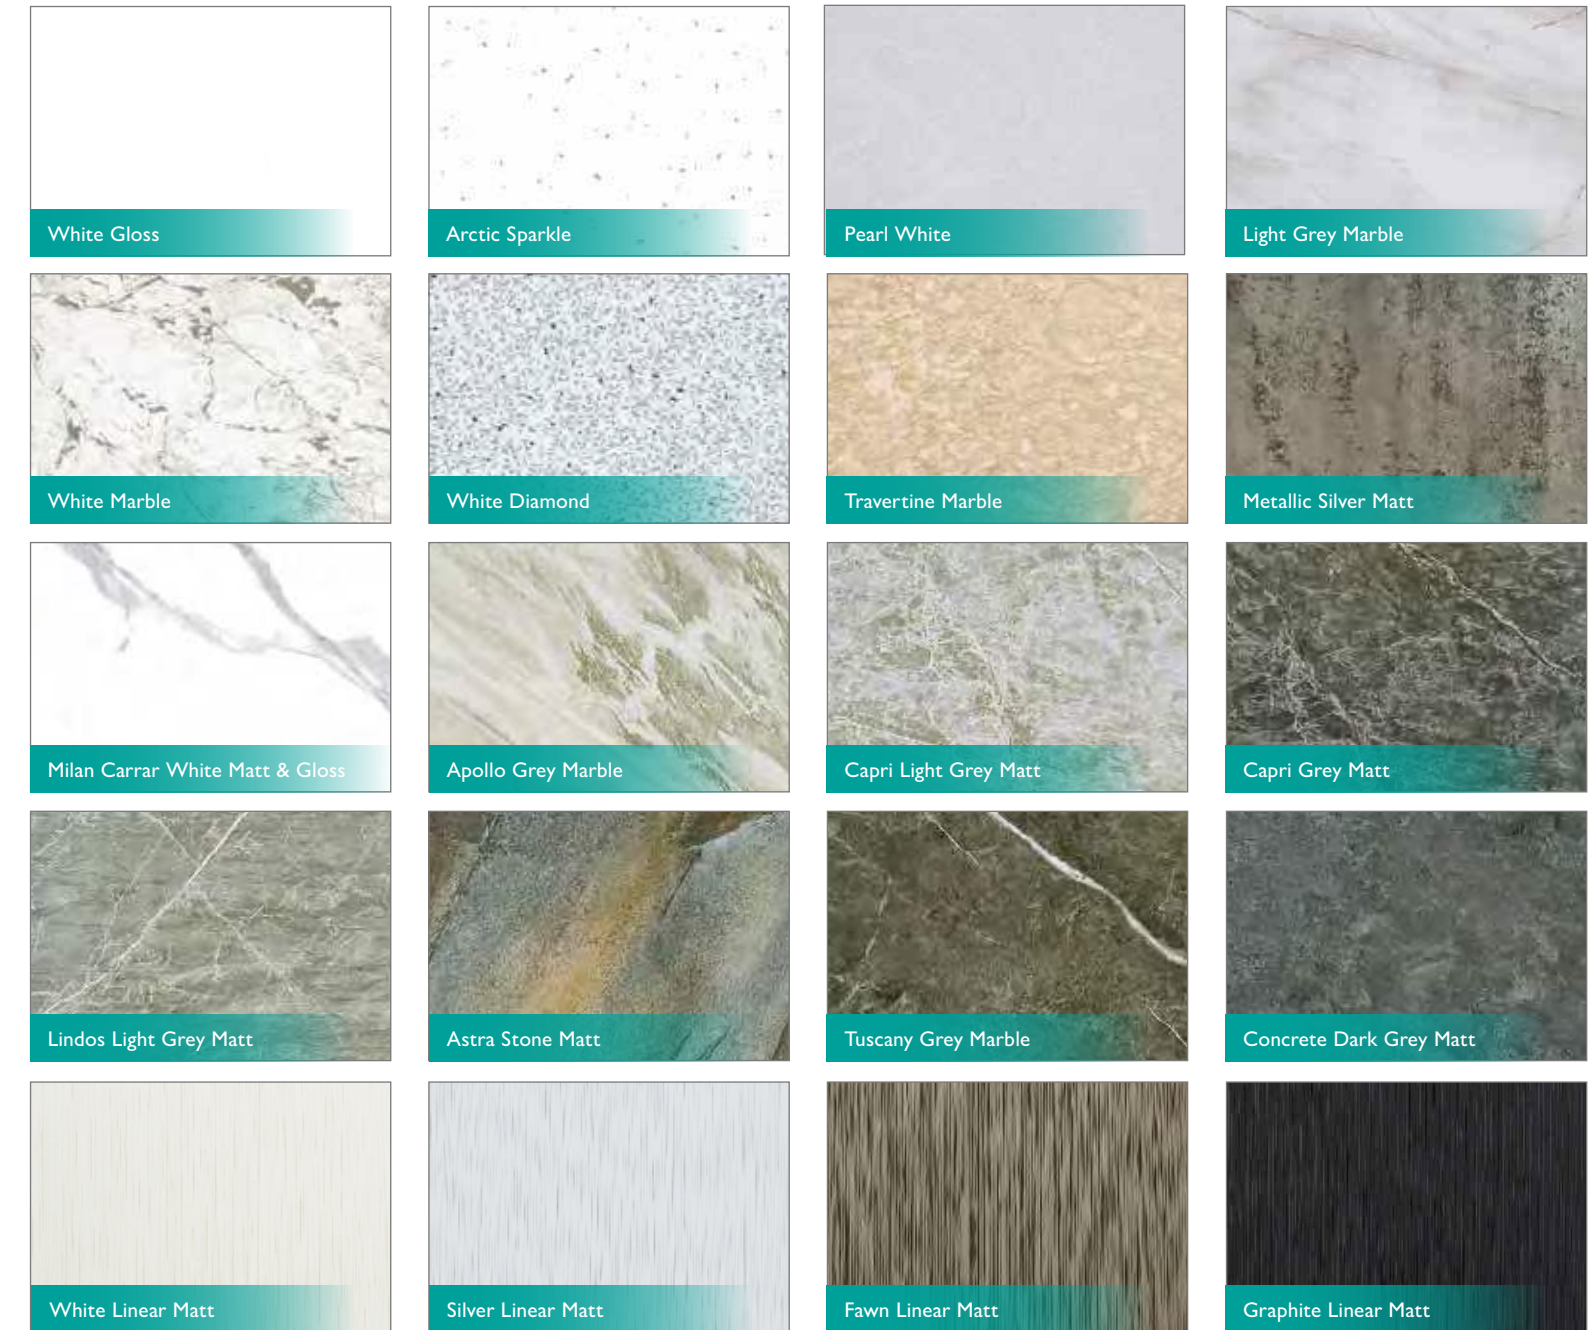

End	External Corner	Internal Corner	Scotia	Finishing L-Shape	H Joint	Base Seal
Silver	111708 / 111713	111711 / 111716	111710 / 111715	135839	111712	111709 / 111714	152514 / 152515
Black	176292		176293		176291		

ATLANTIS PVC 600MM WIDEPANEL

Tongue & Groove Panel - H 2.4m x W 600mm x D 7mm

Finish	Code	Price per Pack of 2
Arctic Sparkle	111692	£142.00
Concrete Beige Matt	111693	£142.00
Concrete Dark Grey Matt	111694	£142.00
Grey Mosaic Matt	111695	£142.00
Light Grey Marble	111696	£142.00
Metallic Silver Matt	111697	£142.00
White Gloss	111698	£142.00
Light Grey Stone Tile Matt	111700	£142.00