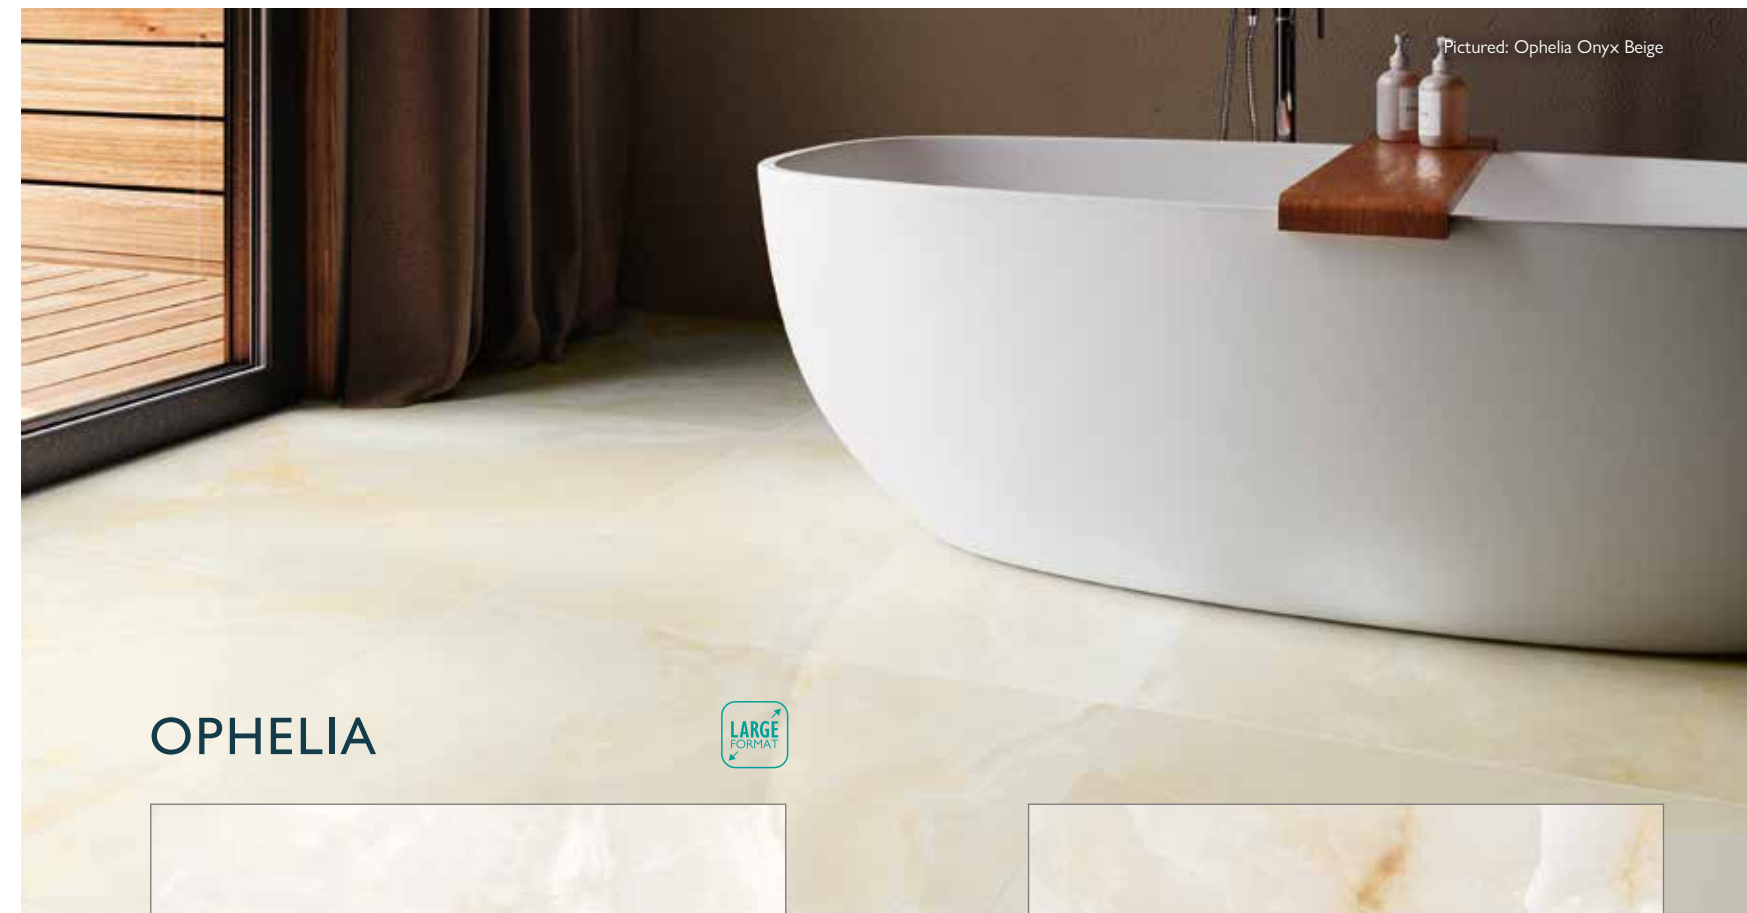

SALERNO

BLACK CHEVRON

Size (mm)	Code	Price per Tile	Price per m²
400 x 80	138793	£2.43	£76.00

Black Chevron - Sold per box only - Box comprises of 15 x Left & 15 x Right tiles

BLACK

Size (mm)	Code	Price per Tile	Price per m²
900 x 150	138794	£7.16	£53.00
228 x 198	138673	£2.54	£69.00

Size (mm)	Suitable For	Finish	Material	Tile Thickness	Quantity per m²	Slip Rating	Rectified
900 x 150	Wall/Floor	Matt	Porcelain	9mm	7.41	R9	-
400 x 80	Wall/Floor	Matt	Porcelain	9mm	31.25	R9	-
228 x 198	Wall/Floor	Matt	Porcelain	9mm	27.17	R9	-

CALCUTTA

MAJESTIC CHEVRON

Size (mm)	Code	Price per Tile	Price per m²
400 x 80	138795	£2.43	£76.00

Majestic Chevron - Sold per box only - Box comprises of 15 x Left & 15 x Right tiles

MAJESTIC

Size (mm)	Code	Price per Tile	Price per m²
900 x 150	138796	£7.16	£53.00
228 x 198	138674	£2.54	£69.00

Size (mm)	Suitable For	Finish	Material	Tile Thickness	Quantity per m²	Slip Rating	Rectified
900 x 150	Wall/Floor	Matt	Porcelain	9mm	7.41	R9	-
400 x 80	Wall/Floor	Matt	Porcelain	9mm	31.25	R9	-
228 x 198	Wall/Floor	Matt	Porcelain	9mm	27.17	R9	-

SUMMERVILLE

PEARL

Size (mm)	Code	Price per Tile	Price per m²	Finish
1200 x 600	165444	£63.36	£88.00	Polished
1200 x 600	165445	£56.16	£76.00	Matt

Size (mm)	Suitable For	Finish	Material	Tile Thickness	Quantity per m²	Slip Rating	Rectified
1200 x 600	Wall/Floor	Polished	Porcelain	10.5mm	1.39	-	•
1200 x 600	Wall/Floor	Matt	Porcelain	10.5mm	1.39	-	•

OPHELIA

ONYX BLANCO

Size (mm)	Code	Price per Tile	Price per m²
1200 x 600	131438	£59.04	£82.00

ONYX BEIGE

Size (mm)	Code	Price per Tile	Price per m²
1200 x 600	135840	£59.04	£82.00

Size (mm)	Suitable For	Finish	Material	Tile Thickness	Quantity per m²	Slip Rating	Rectified
1200 x 600	Wall/Floor	Polished	Porcelain	9.8mm	1.39	-	•