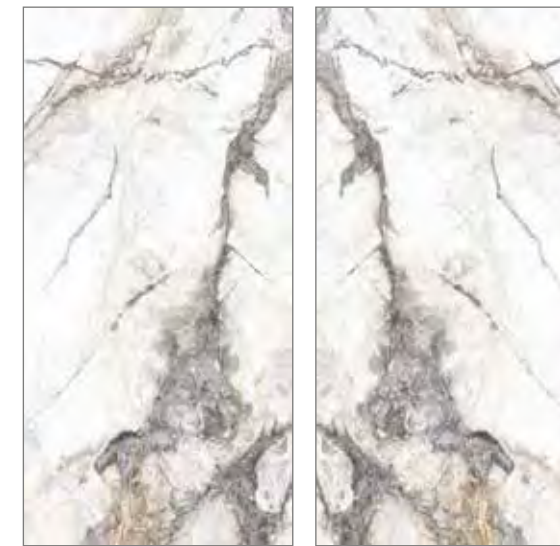

FABULOSA BOOK