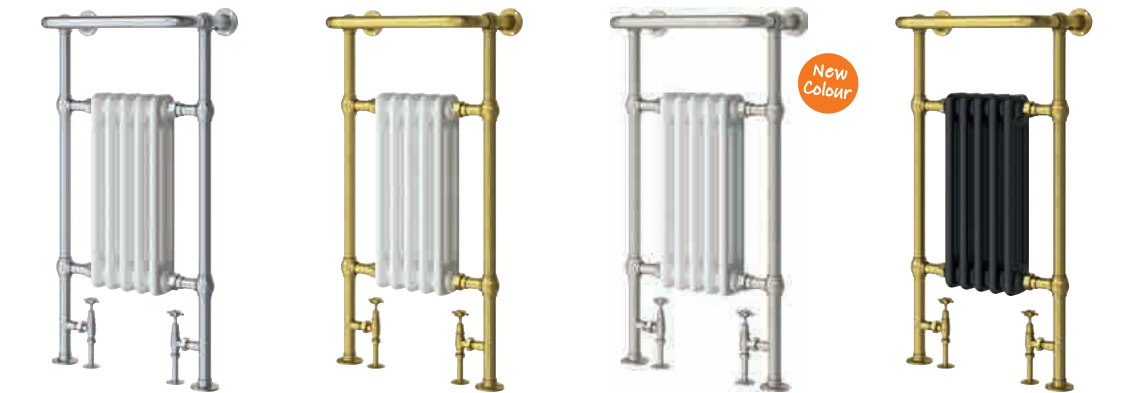

SMALL HEATED TOWEL WARMER

Pipe centres 358mm plus valves

	BTU	Chrome/White	Brushed Gold/White	Brushed Nickel/White	Brushed Gold/Black
H 938 x W 500	1448	12682	138789	186115	138790
		£670	£770	£791