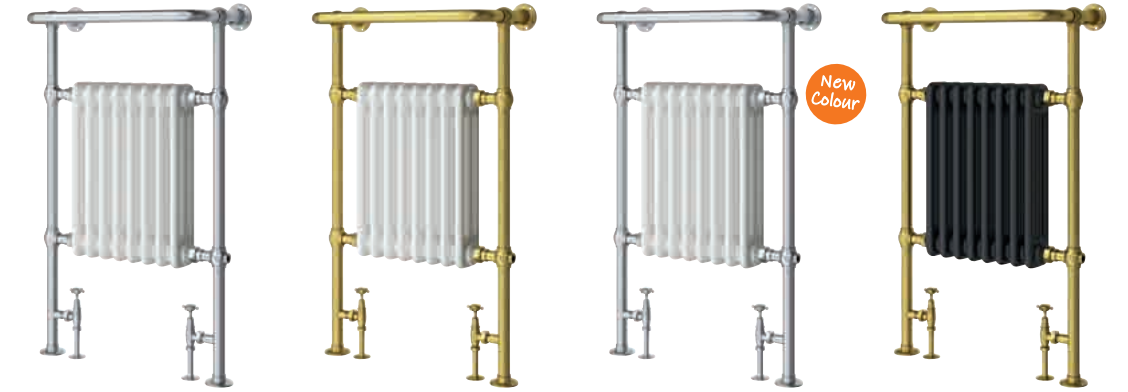

HILTON

HEATED TOWEL WARMER

Pipe centres 454mm plus valves

	BTU	Chrome/White	Brushed Gold/White	Brushed Nickel/White	Brushed Gold/Black
H 940 x W 600	1696	12683	138787	186114	138788
		£670	£770	£791