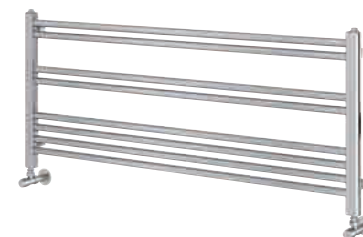

HEATED TOWEL RAILS

– Optional element kit for dual fuel operation page 311

	Pipe Centres	BTU	Chrome	Element Kit
H 500 x W 980	940	990	24153 £214	300W
H 500 x W 1180	1140	1162	24152 £245	300W