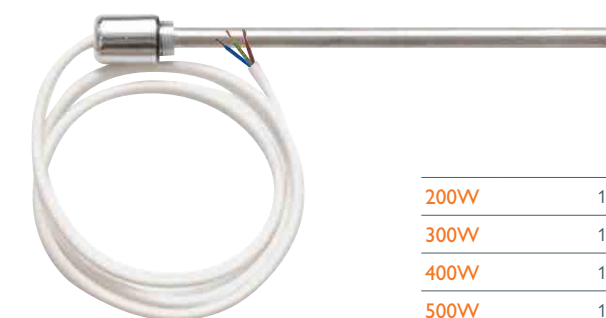

RADIATOR VALVE PAIRS

ROUND

	Chrome	Anthracite	Black	White	Brushed Gold	Brushed Bronze
Straight	12676	82011	139275	185219	163283	182407
Angled (shown)	12675	82010	139276	185218	163282	182406
Corner	185230	185231	185232	185229	185233	-

SQUARE

	Chrome	Anthracite	Black	White	Brushed Gold	Brushed Bronze
Straight	12678	82013	139277	185221	163285	182409
Angled (shown)	12677	82012	139278	185220	163284	182408

THERMOSTATIC

	Chrome	Anthracite	Black	White	Brushed Gold	Brushed Bronze
Straight (shown)	24604	82015	139280	185223	163288	185586
Angled	24603	82014	139279	185222	163287	185585

WOODEN HEAD THERMOSTATIC

	Chrome	Black Nickel	Satin Nickel	Antique Brass	Antique Copper
Corner (shown)	33106	£102	176220	176221	176222
Angled	33105	£74	176214	176215	176216

METAL HEAD THERMOSTATIC

	Chrome	Black Nickel	Satin Nickel	Antique Brass	Antique Copper
Angled	33104	£102	176217	176218	176219

CROSSHEAD

	Chrome	Brushed Gold
	14973	163286
	£47	£66

PIPE CONNECTOR & COLLAR

Complete your room with 15mm copper pipe connector finished to match

	Chrome	Anthracite	Black	Brushed Gold
200mm	173700	173702	173701	173703
	£24			£29

PIPE SLEEVE KITS

18mm pipe cover & collar

	Chrome	Black Nickel	Satin Nickel	Antique Brass	Antique Copper
130mm	176223	176224	176225	176226	185227
300mm	176227	176228	176229	176230	185228
	£20				£24
	£29				£35

RADIATOR DUAL FUEL CONVERSION

ELEMENT KIT

Converts a radiator to dual fuel operation

RADIATOR T-PIECE & ELBOW

The T-piece enables a radiator to be connected to a heating element and your central heating system at the same time.

The Elbow gives a more symmetrical look to your radiator.

	Chrome	Black	Anthracite	White	Metallic Brown	Brushed Gold
T-PIECE	144631	144632	144633	144634	144635	167781
ELBOW	144636	144637	144638	144639	144640	167782
					£19	£26
					£17	£23

3 YEAR GUARANTEE